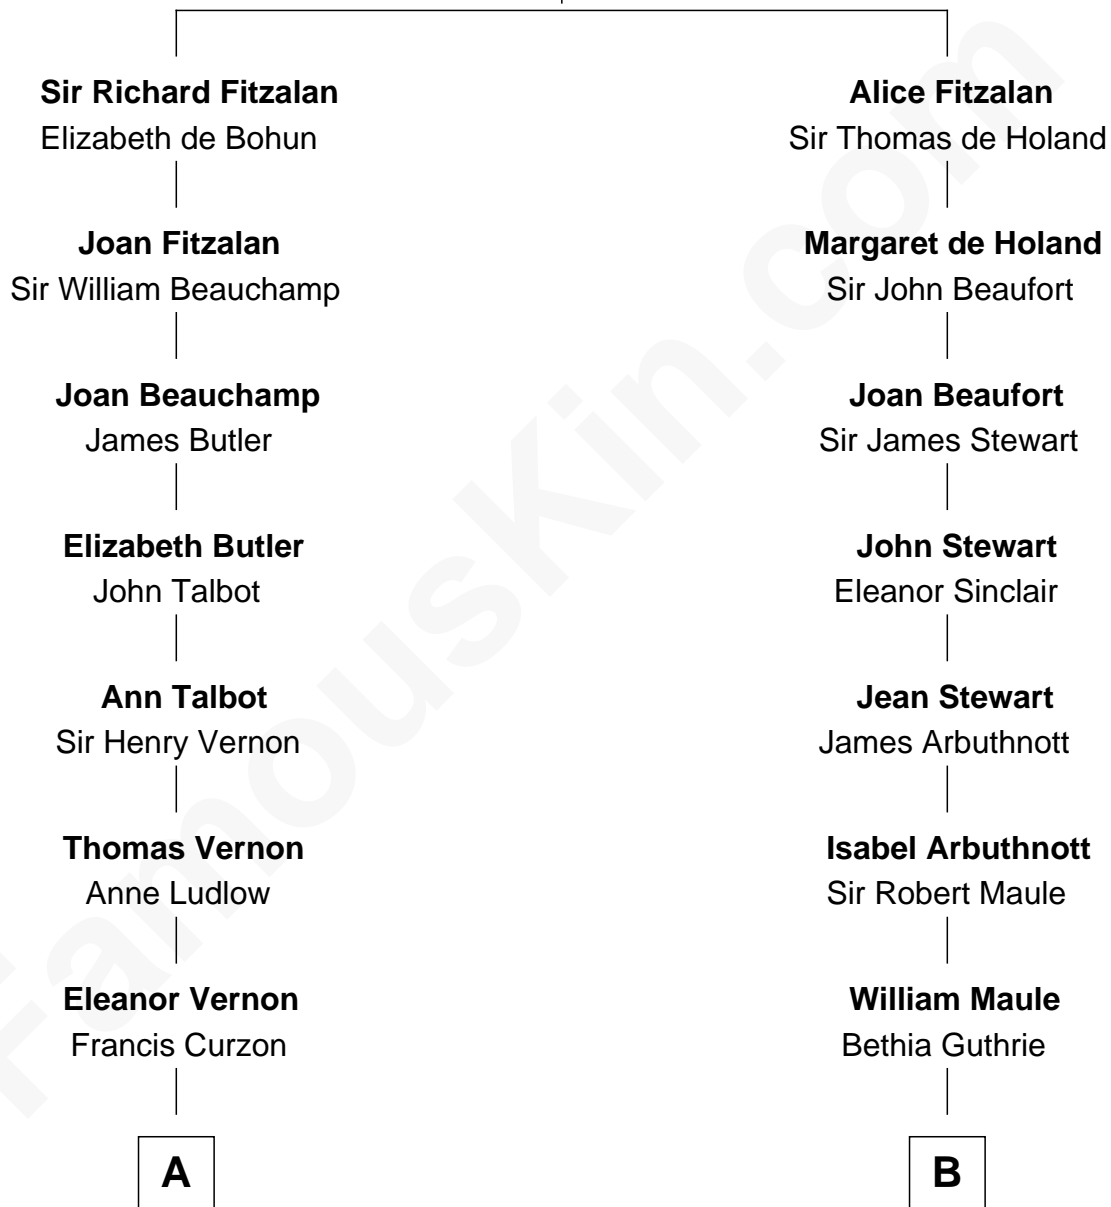

FamousKin.com Relationship Chart of

Oliver Platt

Movie Actor

15th cousin 5 times removed of

Helen Keller

Author and Activist

Richard Fitzalan
Eleanor Plantagenet

C

—
Cynthia Burke Roche

Arthur Scott Burden

—
Eileen Burden

Walter Maynard

—
Sheila Maynard

Nicholas Platt

—
Oliver Platt

Movie Actor