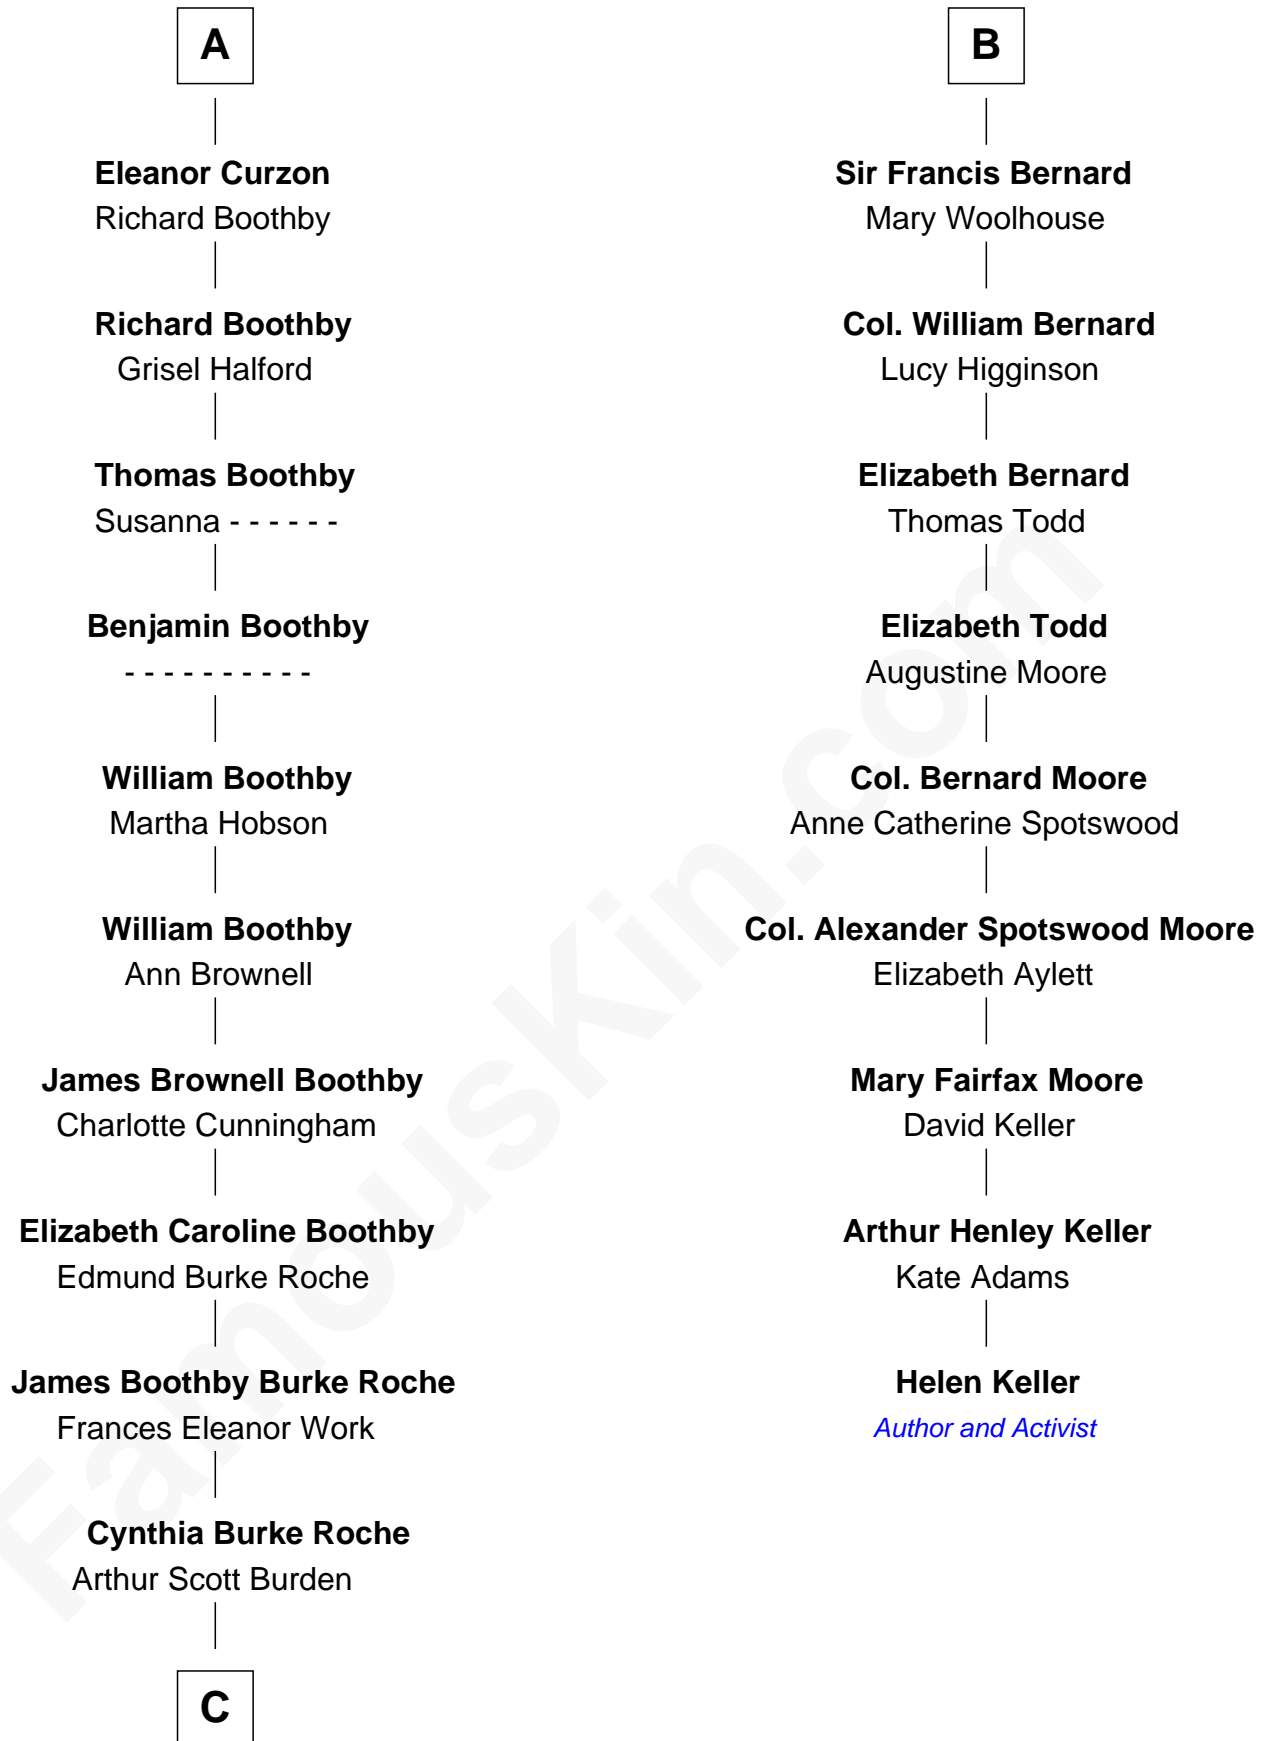

FamousKin.com Relationship Chart of

Oliver Platt

Movie Actor

15th cousin 4 times removed of

Helen Keller

Author and Activist

John de Welles

Maud de Roos

Margaret Daundelyn

John Bernard

Cecily Muscote

Francis Bernard

Alice Hazlewood

B

C

Eileen Burden
Walter Maynard