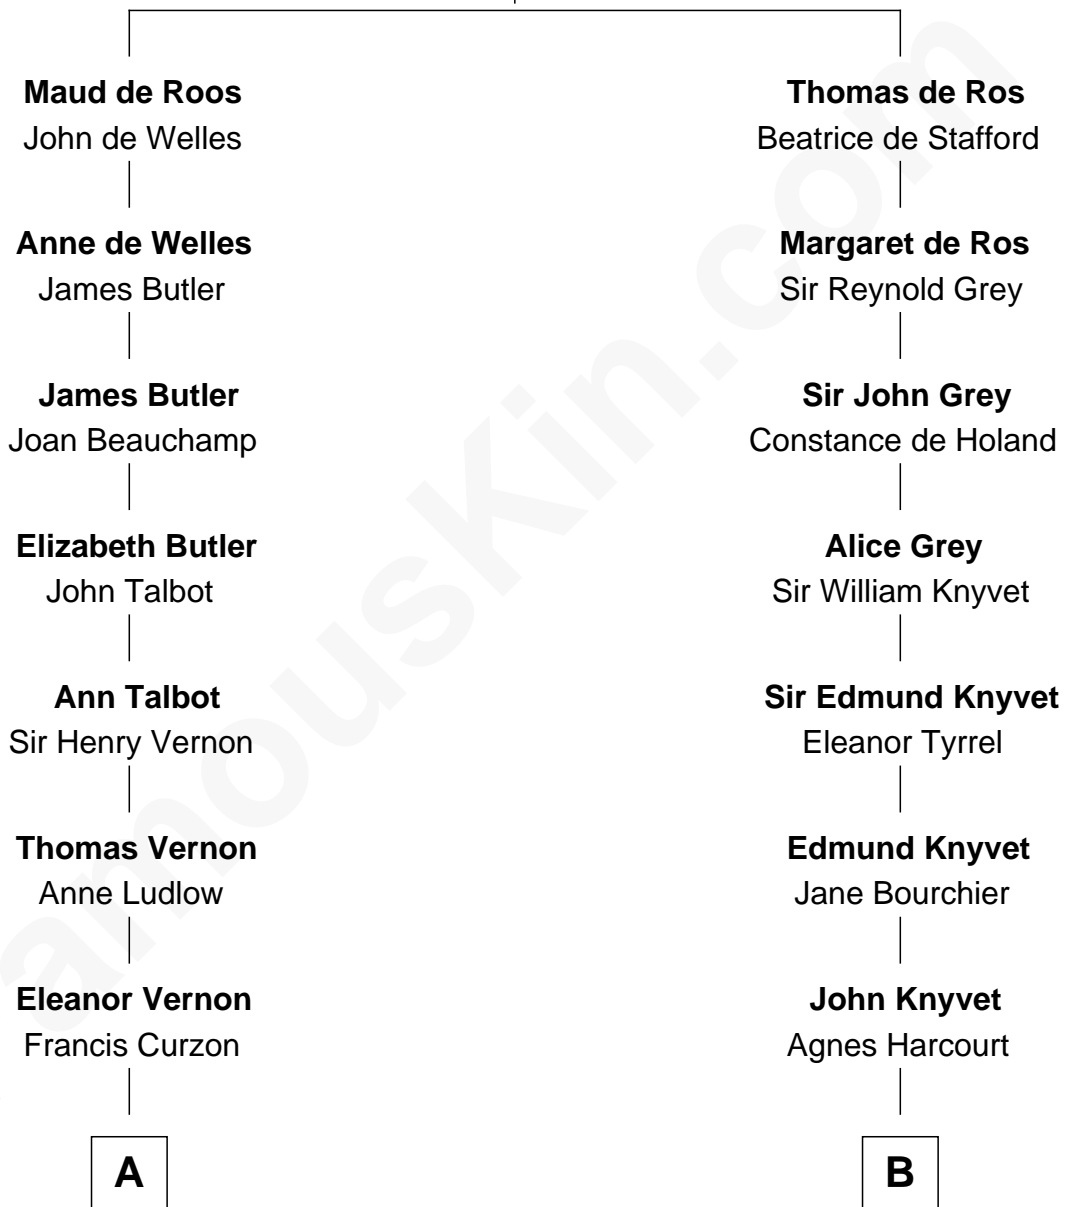

# FamousKin.com Relationship Chart of

**Oliver Platt**  
*Movie Actor*

17th cousin 3 times removed of

**Leverett Saltonstall**  
*55th Governor of Massachusetts*

**Sir William de Ros**  
Margery de Badlesmere

**C**

—  
**Cynthia Burke Roche**

Arthur Scott Burden

—  
**Eileen Burden**

Walter Maynard

—  
**Sheila Maynard**

Nicholas Platt

—  
**Oliver Platt**

*Movie Actor*