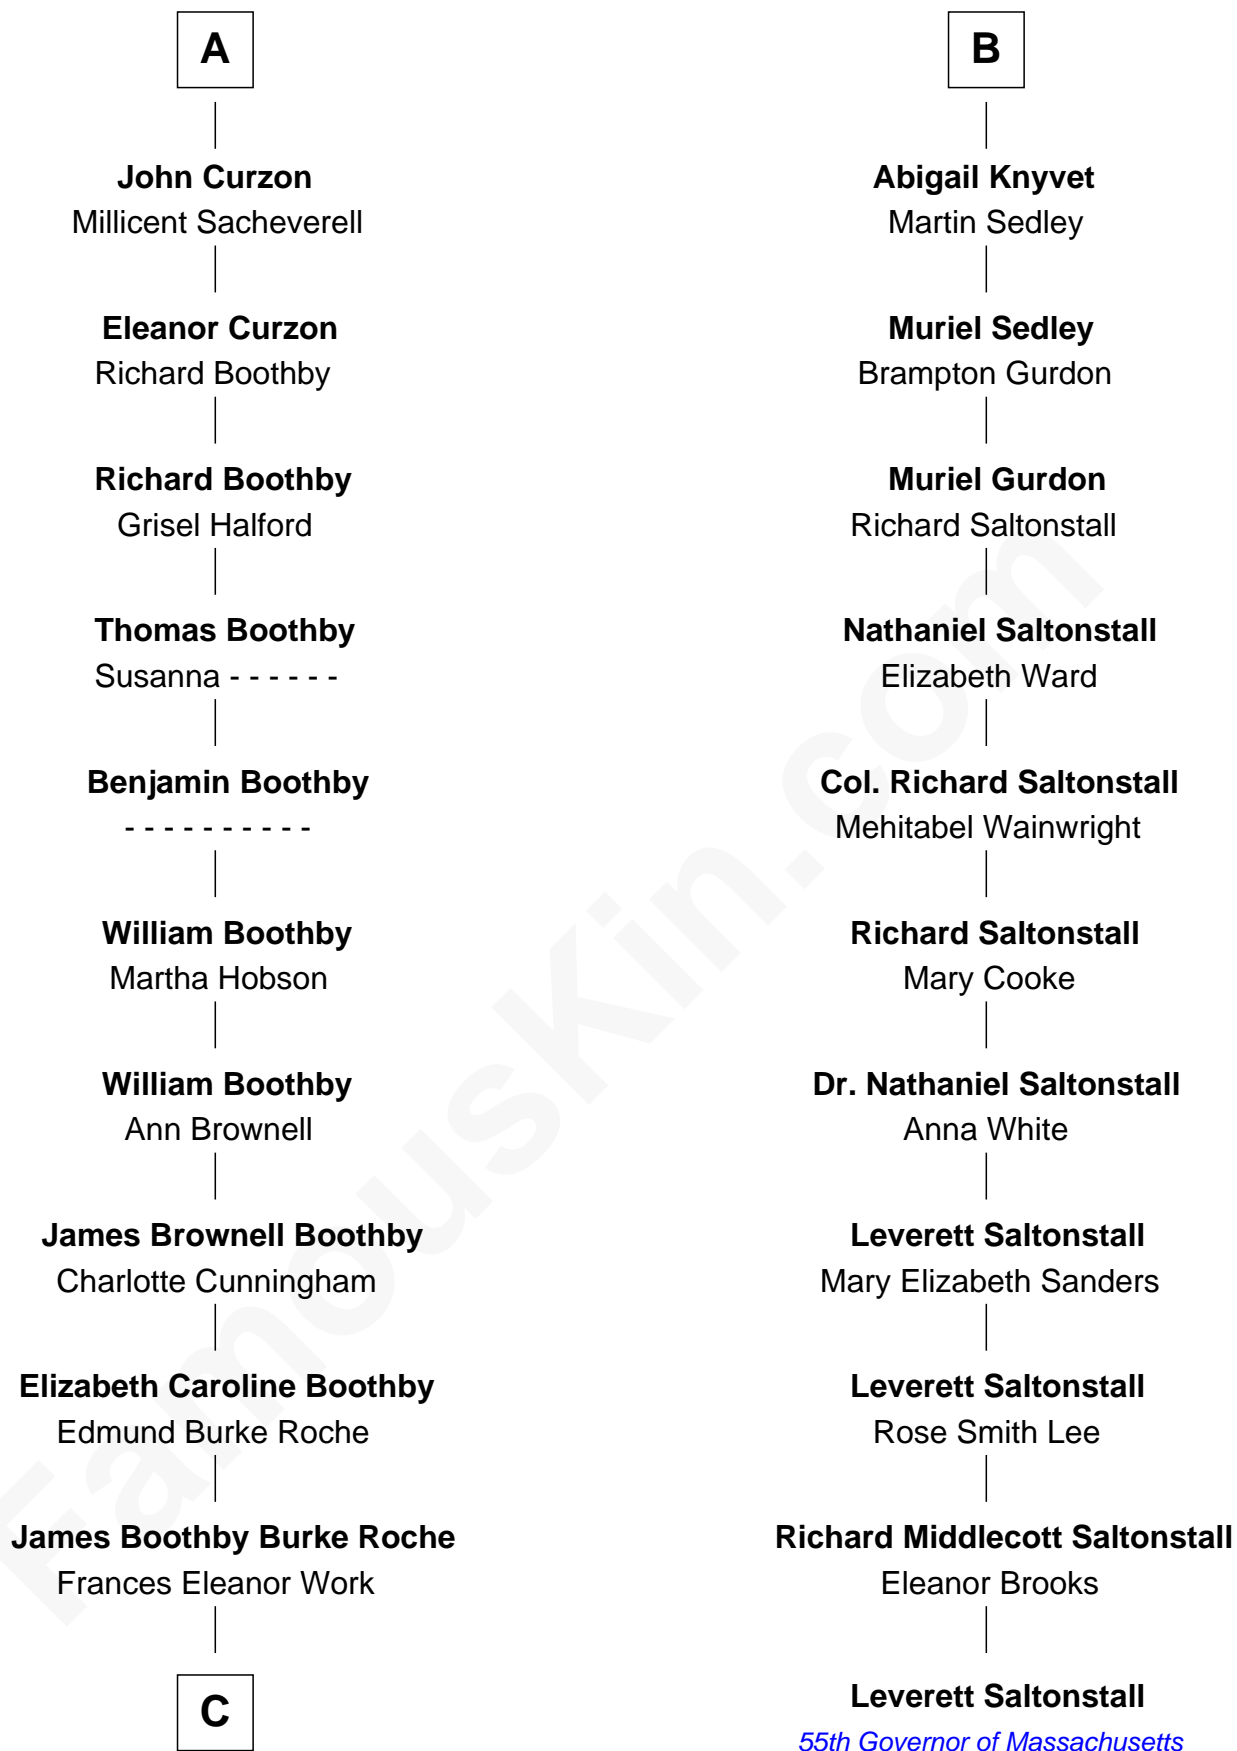

# FamousKin.com Relationship Chart of

**Oliver Platt**  
*Movie Actor*

17th cousin 3 times removed of

**Leverett Saltonstall**  
*55th Governor of Massachusetts*

**Sir William de Ros**  
Margery de Badlesmere

**C**

—  
**Cynthia Burke Roche**

Arthur Scott Burden

—  
**Eileen Burden**

Walter Maynard

—  
**Sheila Maynard**

Nicholas Platt

—  
**Oliver Platt**