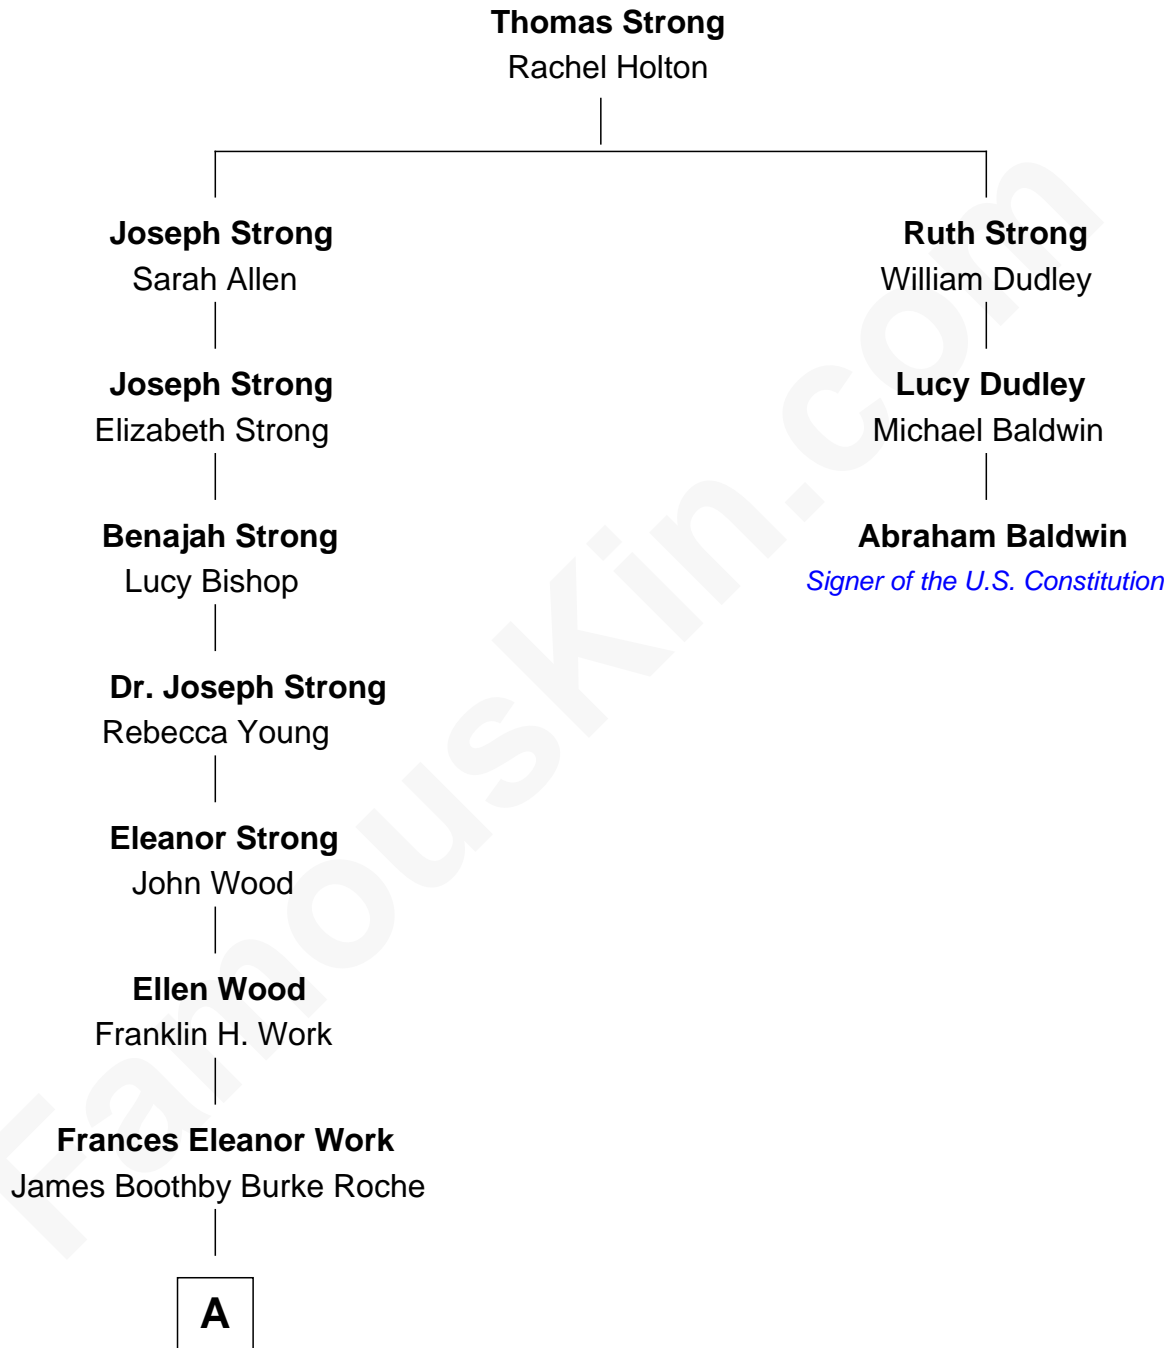

FamousKin.com Relationship Chart of

Oliver Platt

Movie Actor

2nd cousin 8 times removed of

Abraham Baldwin

Signer of the U.S. Constitution

A

—
Cynthia Burke Roche

Arthur Scott Burden

—
Eileen Burden

Walter Maynard

—
Sheila Maynard

Nicholas Platt

—
Oliver Platt

Movie Actor

FamousKin.com