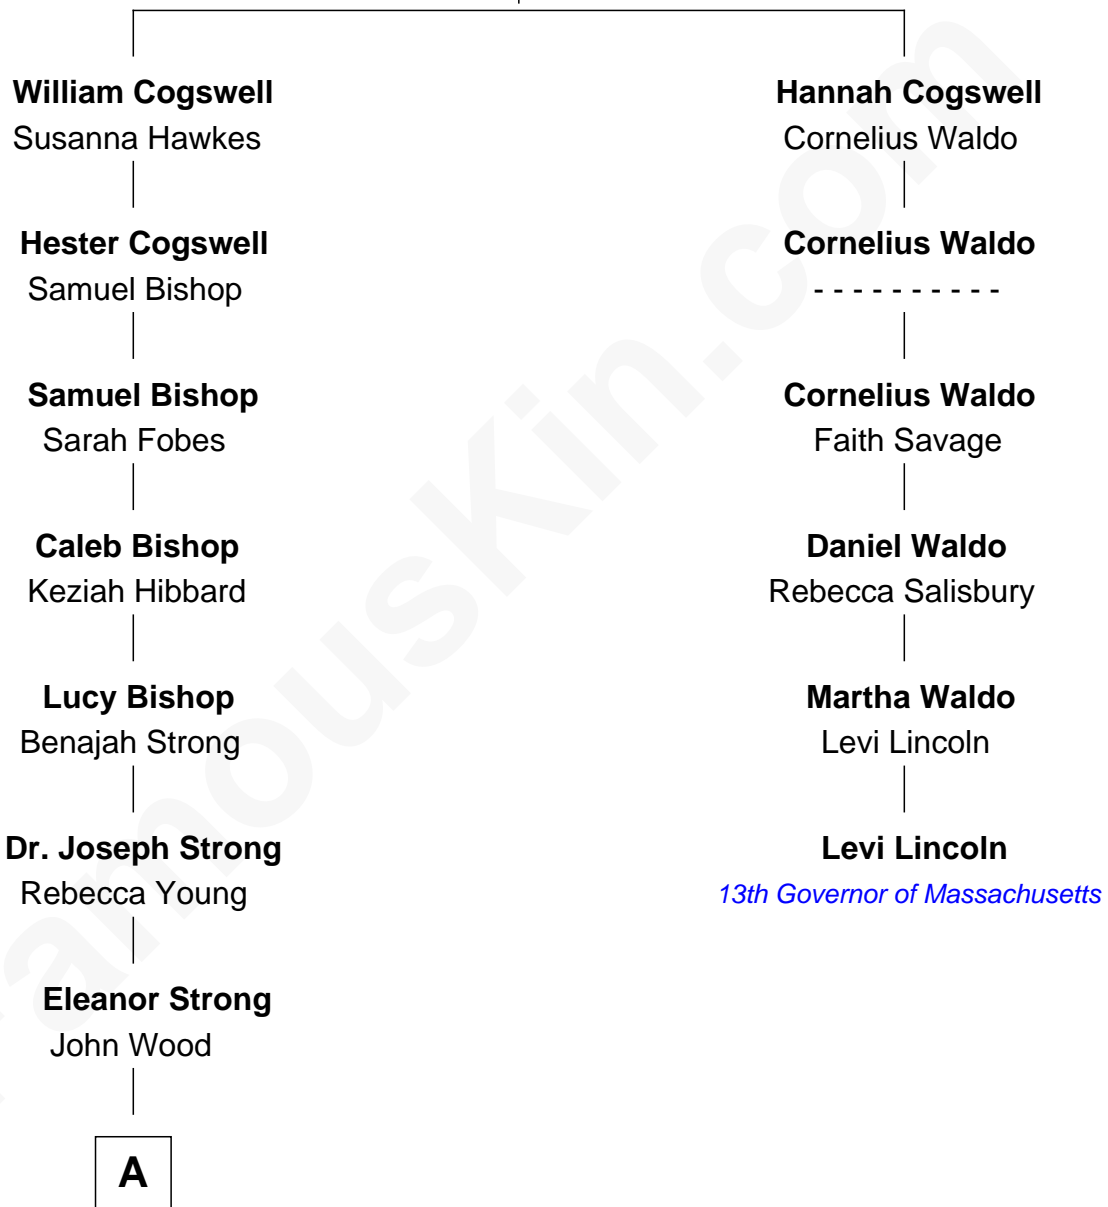

# FamousKin.com Relationship Chart of

**Oliver Platt**

*Movie Actor*

5th cousin 7 times removed of

**Levi Lincoln**

*13th Governor of Massachusetts*

**John Cogswell**  
Elizabeth Thomson

**A**

—  
**Ellen Wood**

Franklin H. Work

—  
**Frances Eleanor Work**

James Boothby Burke Roche

—  
**Cynthia Burke Roche**

Arthur Scott Burden

—  
**Eileen Burden**

Walter Maynard

—  
**Sheila Maynard**

Nicholas Platt

—  
**Oliver Platt**

*Movie Actor*