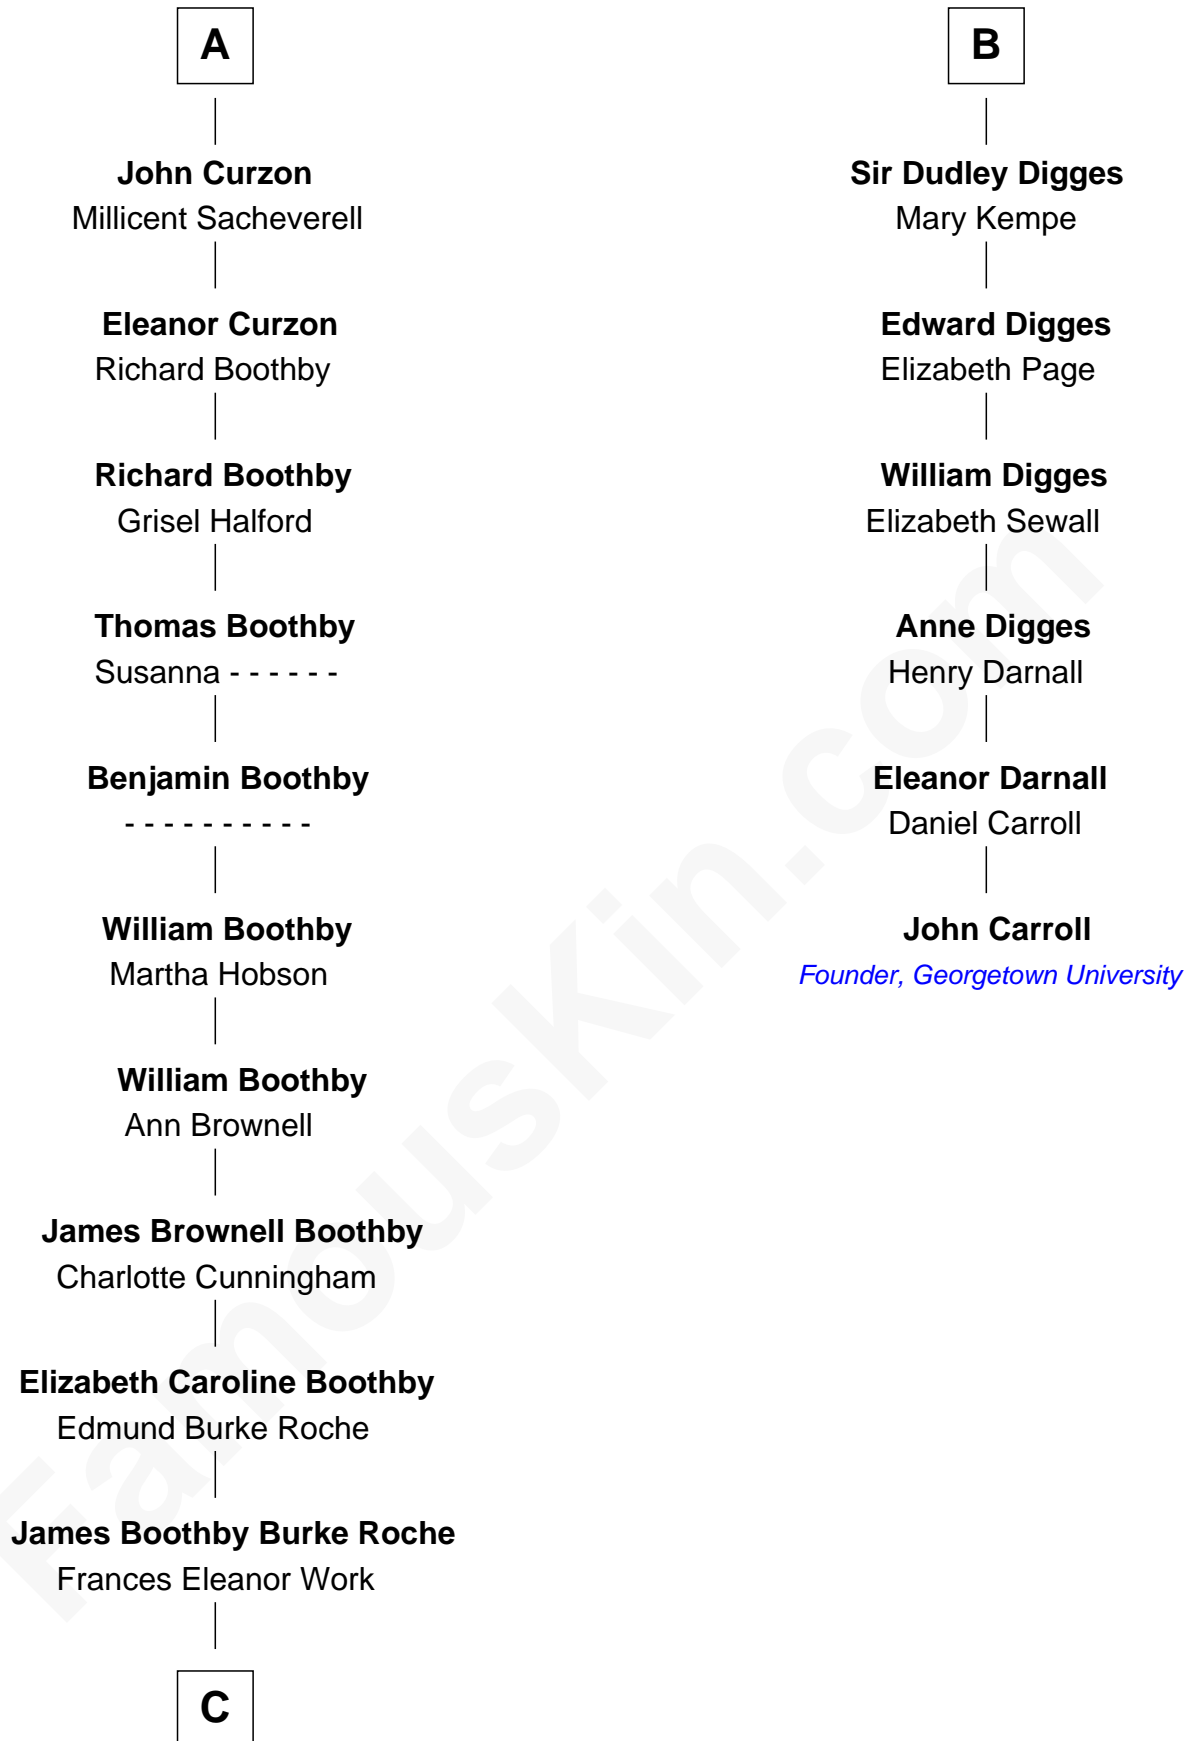

FamousKin.com Relationship Chart of

Oliver Platt

Movie Actor

12th cousin 8 times removed of

John Carroll

Founder of Georgetown University

Edward III, King of England

Philippa of Hainault

C

—
Cynthia Burke Roche

Arthur Scott Burden

—
Eileen Burden

Walter Maynard

—
Sheila Maynard

Nicholas Platt

—
Oliver Platt