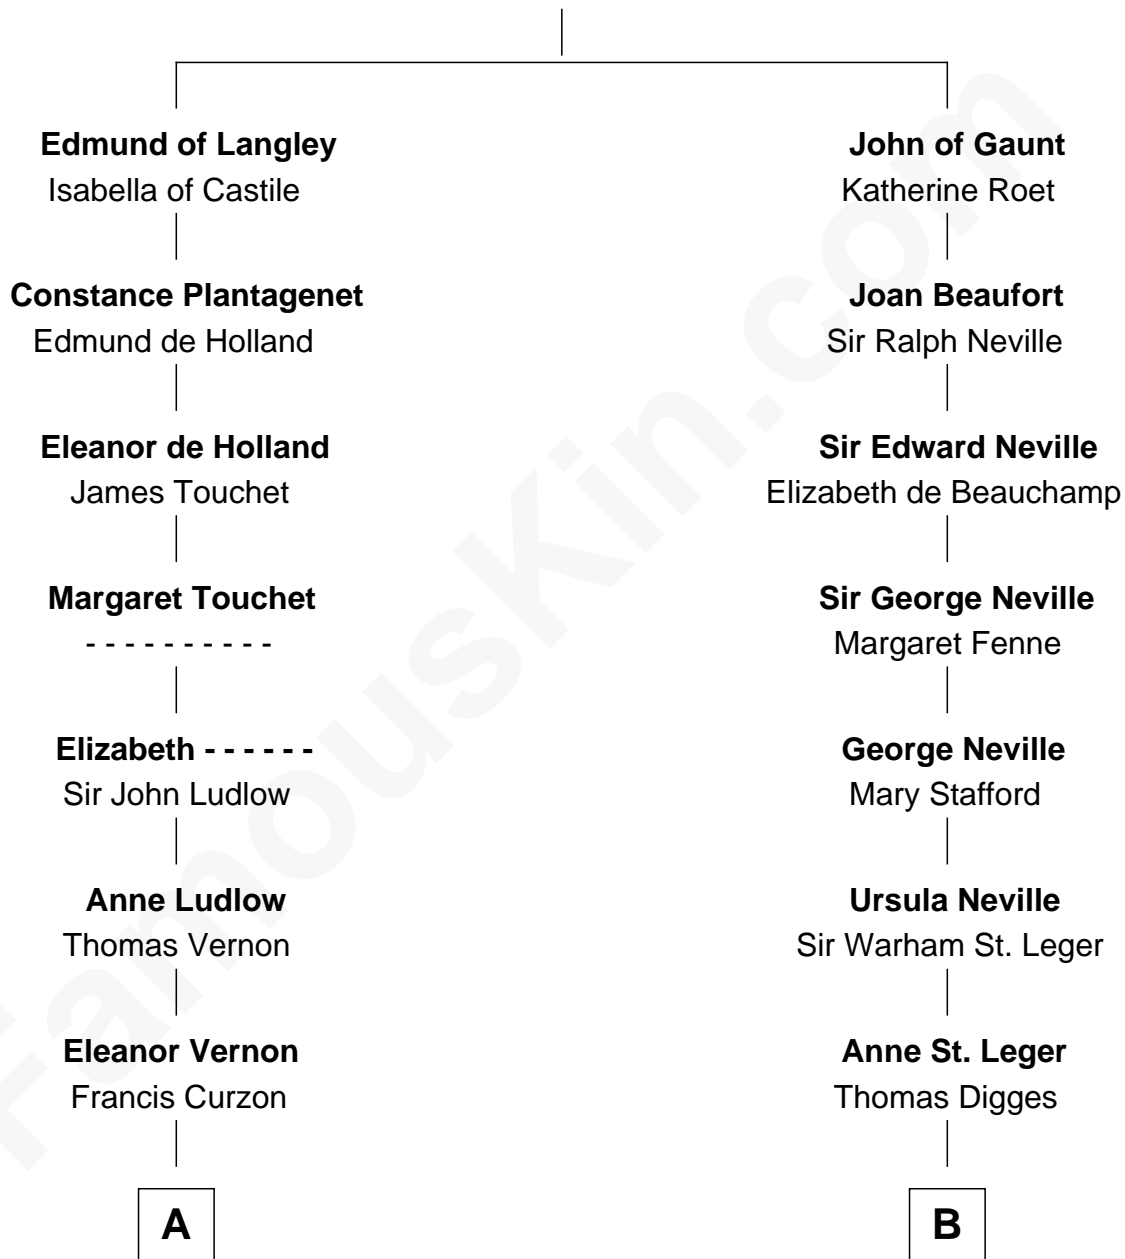

FamousKin.com Relationship Chart of

Oliver Platt

Movie Actor

12th cousin 8 times removed of

John Carroll

Founder of Georgetown University

Edward III, King of England

Philippa of Hainault