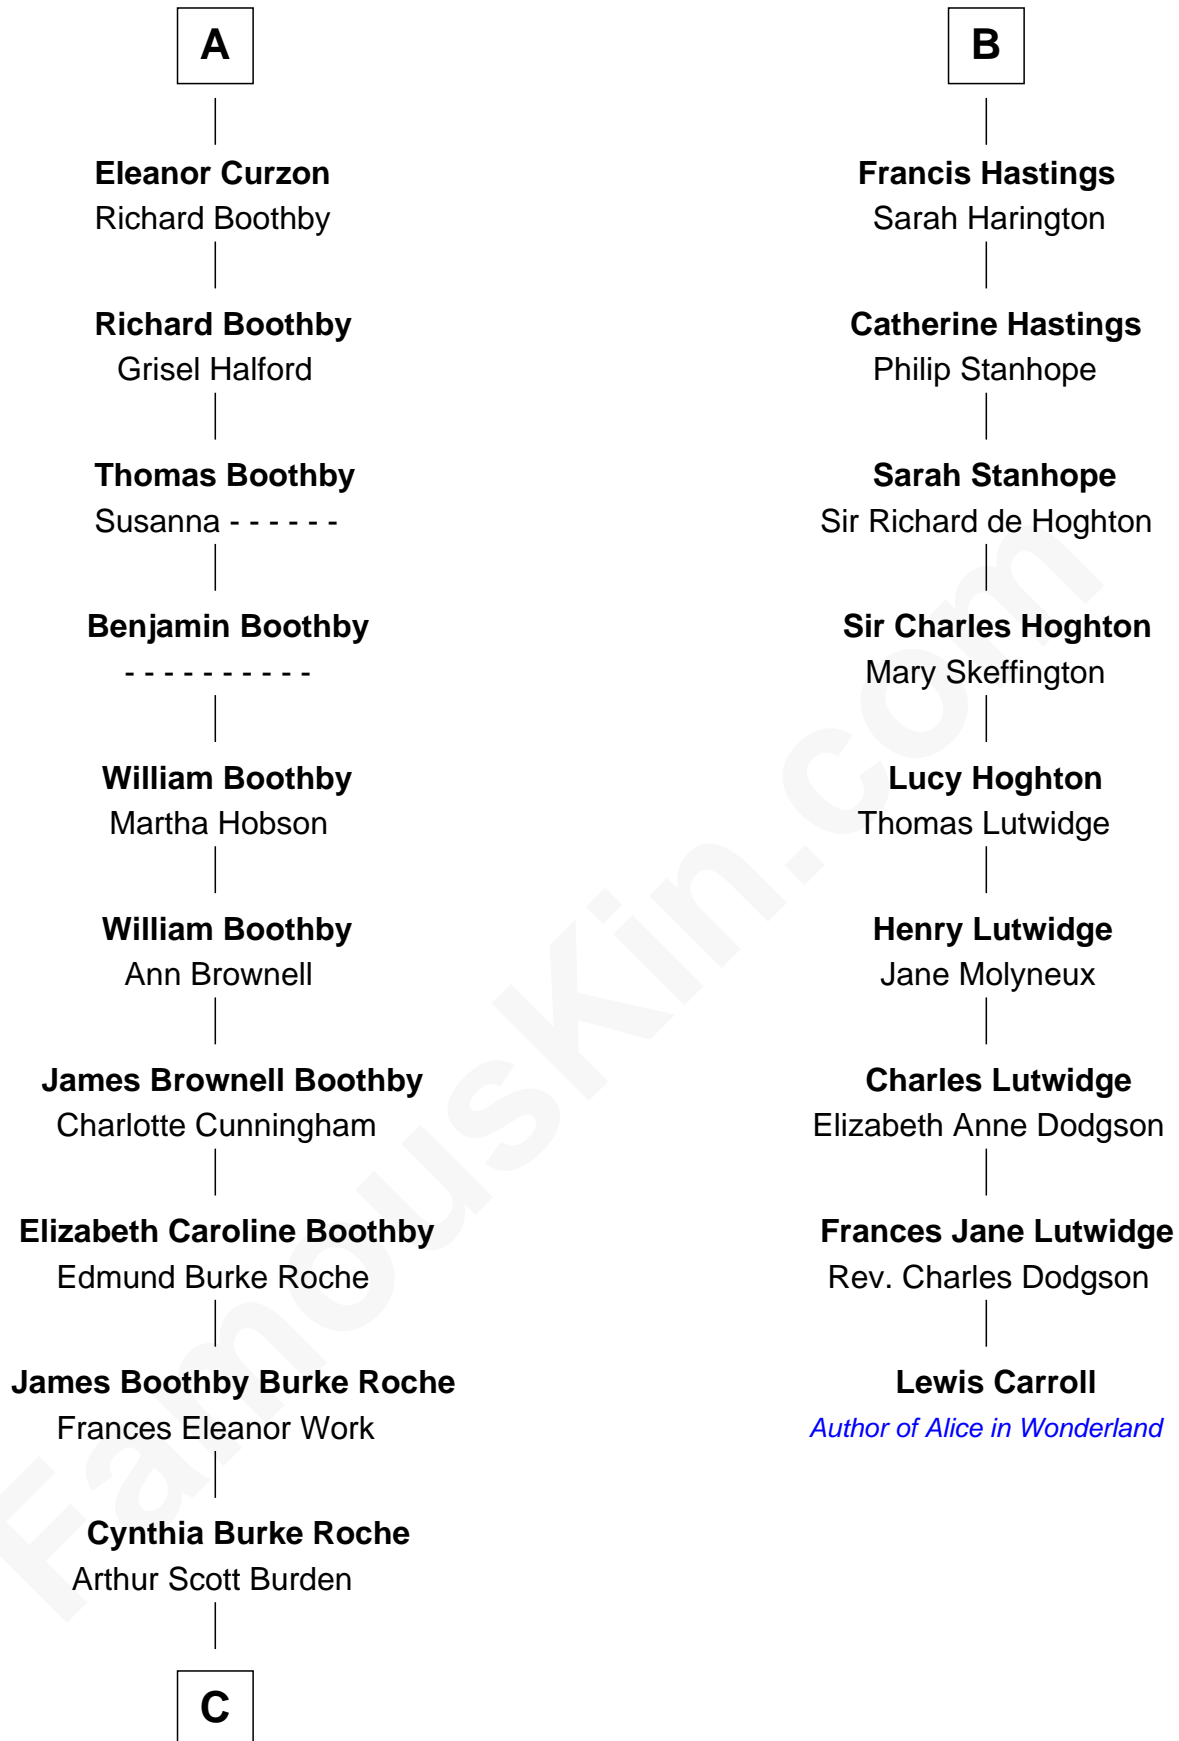

FamousKin.com Relationship Chart of

Oliver Platt
Movie Actor

15th cousin 4 times removed of

Lewis Carroll
Author of Alice in Wonderland

C

Eileen Burden
Walter Maynard

Sheila Maynard
Nicholas Platt

Oliver Platt
Movie Actor

FamousKin.com