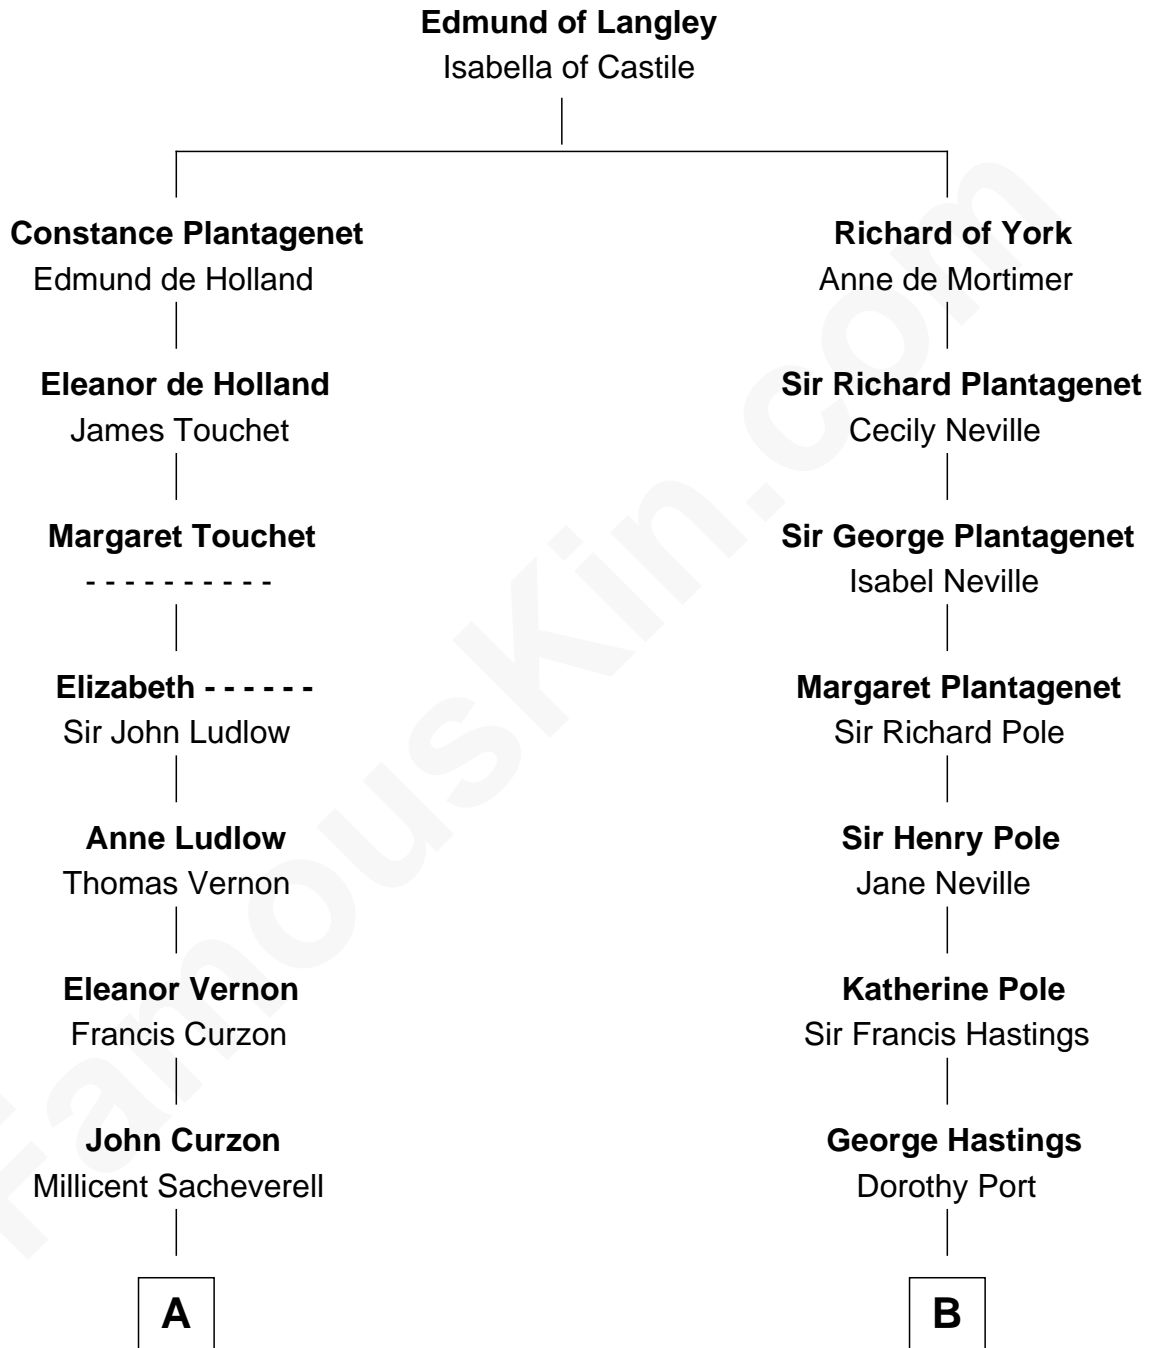

FamousKin.com Relationship Chart of

Oliver Platt
Movie Actor

15th cousin 4 times removed of

Lewis Carroll
Author of Alice in Wonderland

C

Eileen Burden
Walter Maynard

Sheila Maynard
Nicholas Platt

Oliver Platt
Movie Actor

FamousKin.com