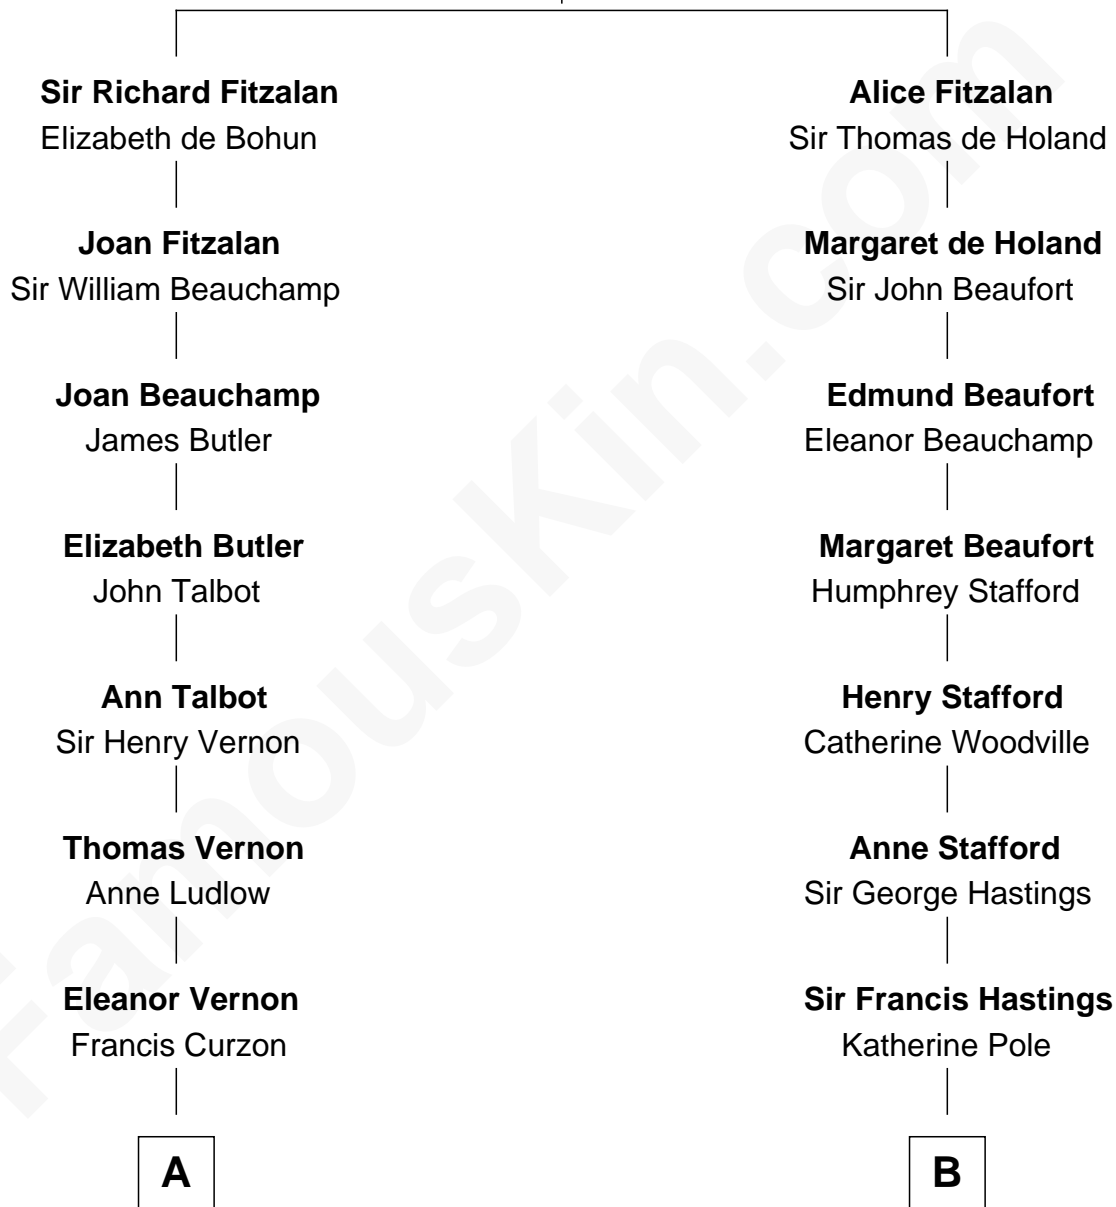

FamousKin.com

Relationship Chart of

Oliver Platt

Movie Actor

17th cousin 3 times removed of

E. M. Forster

English Novelist

Richard Fitzalan
Eleanor Plantagenet

C

—
Cynthia Burke Roche

Arthur Scott Burden

—
Eileen Burden

Walter Maynard

—
Sheila Maynard

Nicholas Platt

—
Oliver Platt