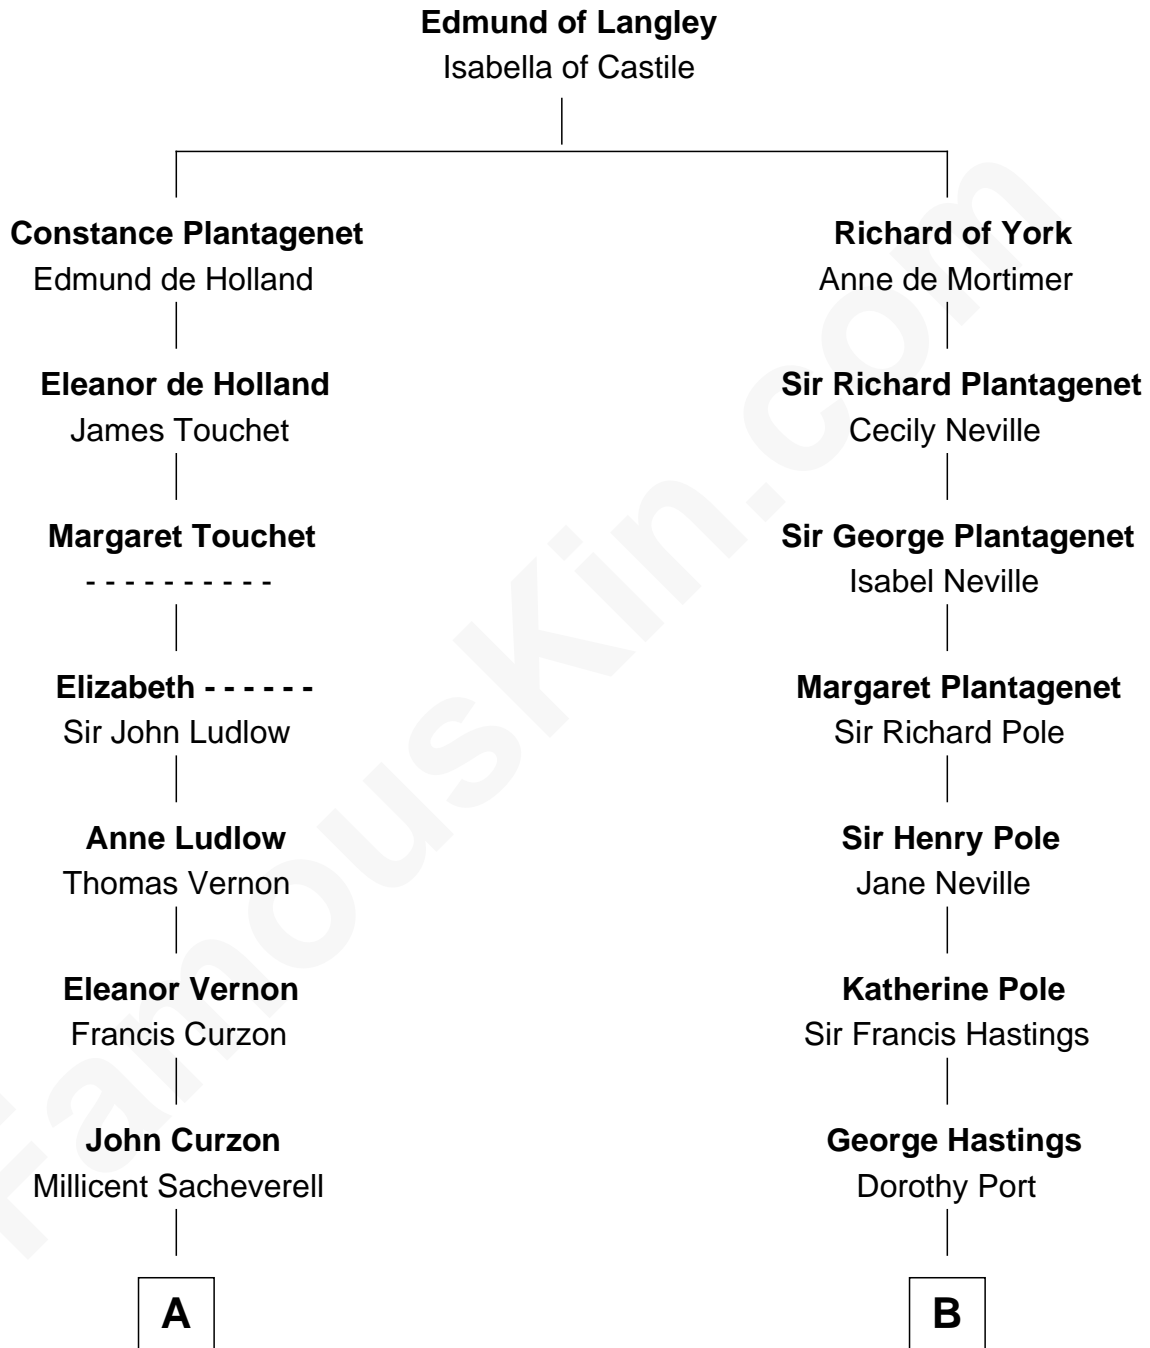

FamousKin.com Relationship Chart of

Oliver Platt

Movie Actor

16th cousin 3 times removed of

E. M. Forster

English Novelist

C

Eileen Burden
Walter Maynard

Sheila Maynard
Nicholas Platt

Oliver Platt
Movie Actor

FamousKin.com