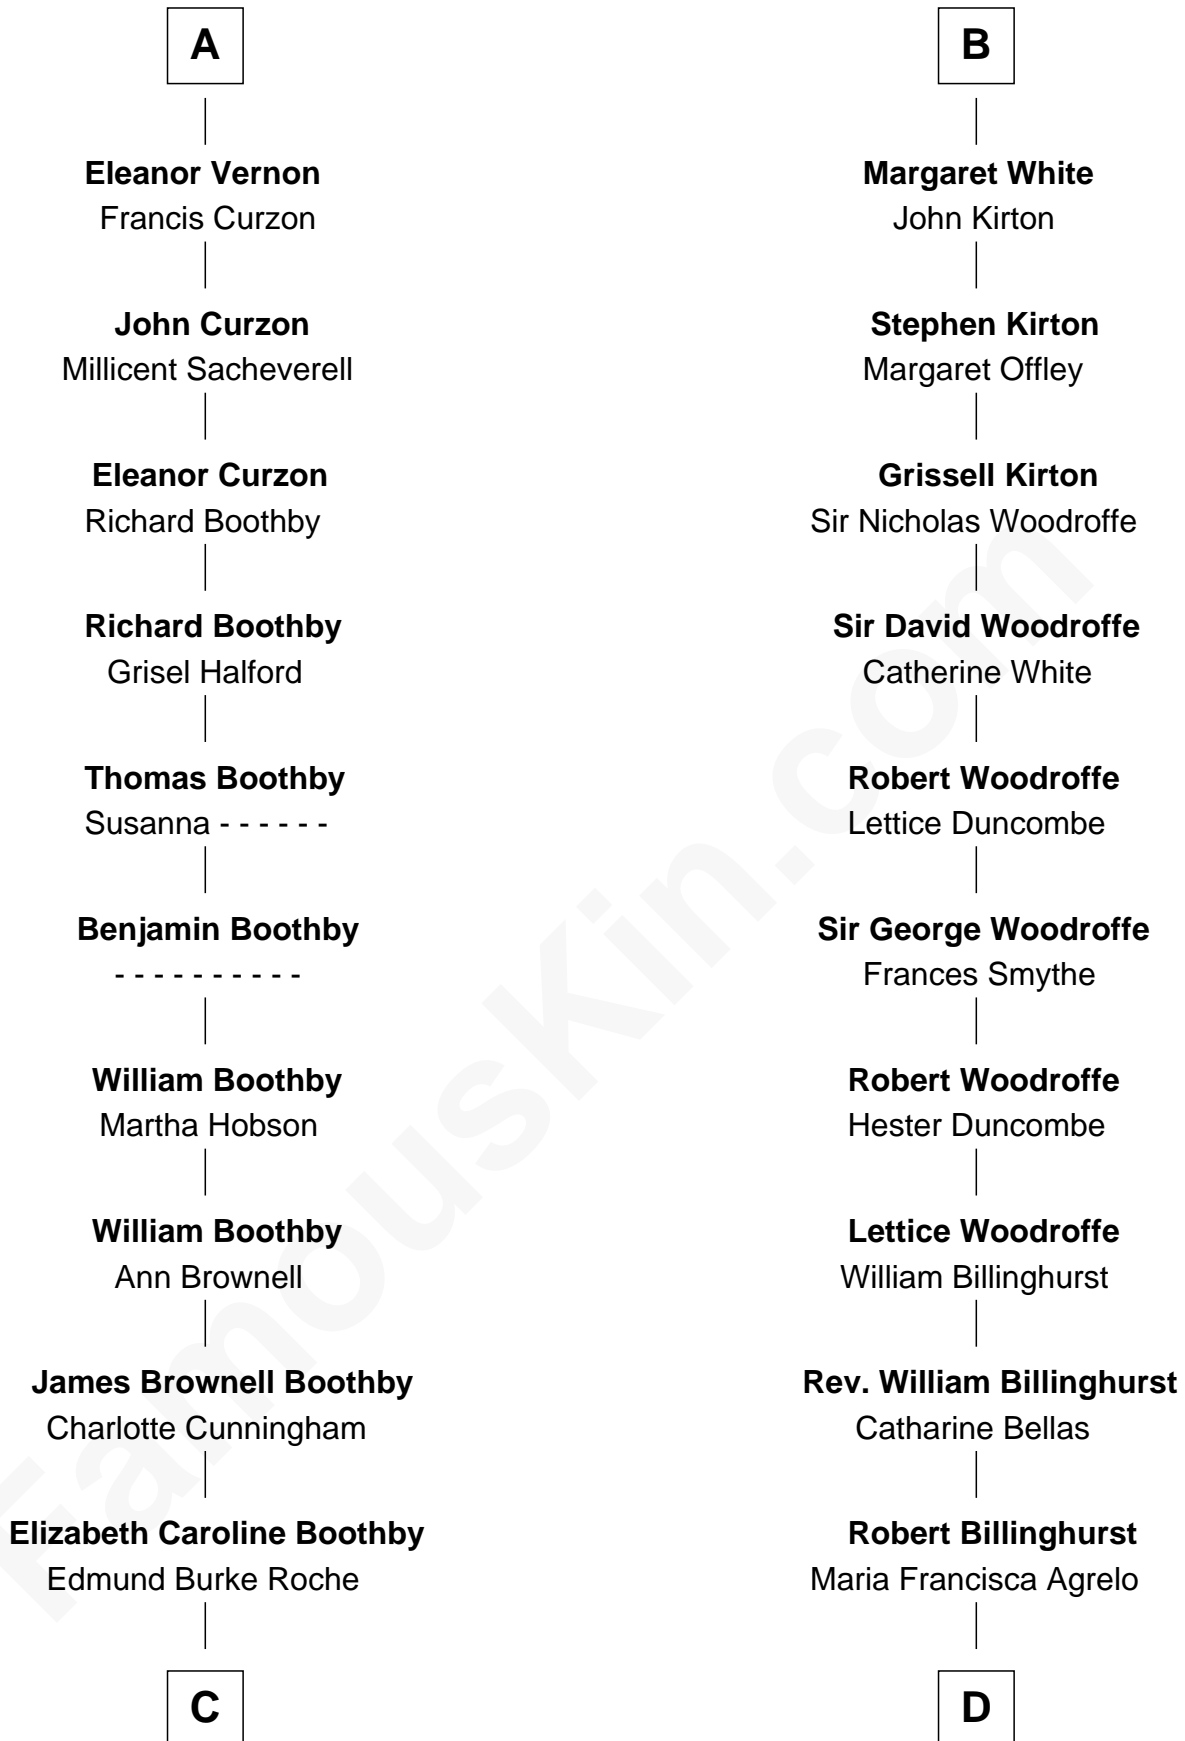

FamousKin.com Relationship Chart of

Oliver Platt
Movie Actor

18th cousin 3 times removed of

Guillermo Billinghurst
31st President of Peru

Bartholomew de Badlesmere
Margaret de Clare

Margery de Badlesmere

Sir William de Ros

Ann Talbot

Sir Henry Vernon

Thomas Vernon

Anne Ludlow

A

Maud de Badlesmere

John de Vere

Margaret de Vere

Henry de Beaumont

Sir John de Beaumont

Katherine de Everingham

Elizabeth Beaumont

Sir William Botreaux

Margaret Botreaux

Sir Robert Hungerford

Eleanor Hungerford

Sir John White

Robert White

Margaret Gainsford

B

C

James Boothby Burke Roche

Frances Eleanor Work

Cynthia Burke Roche