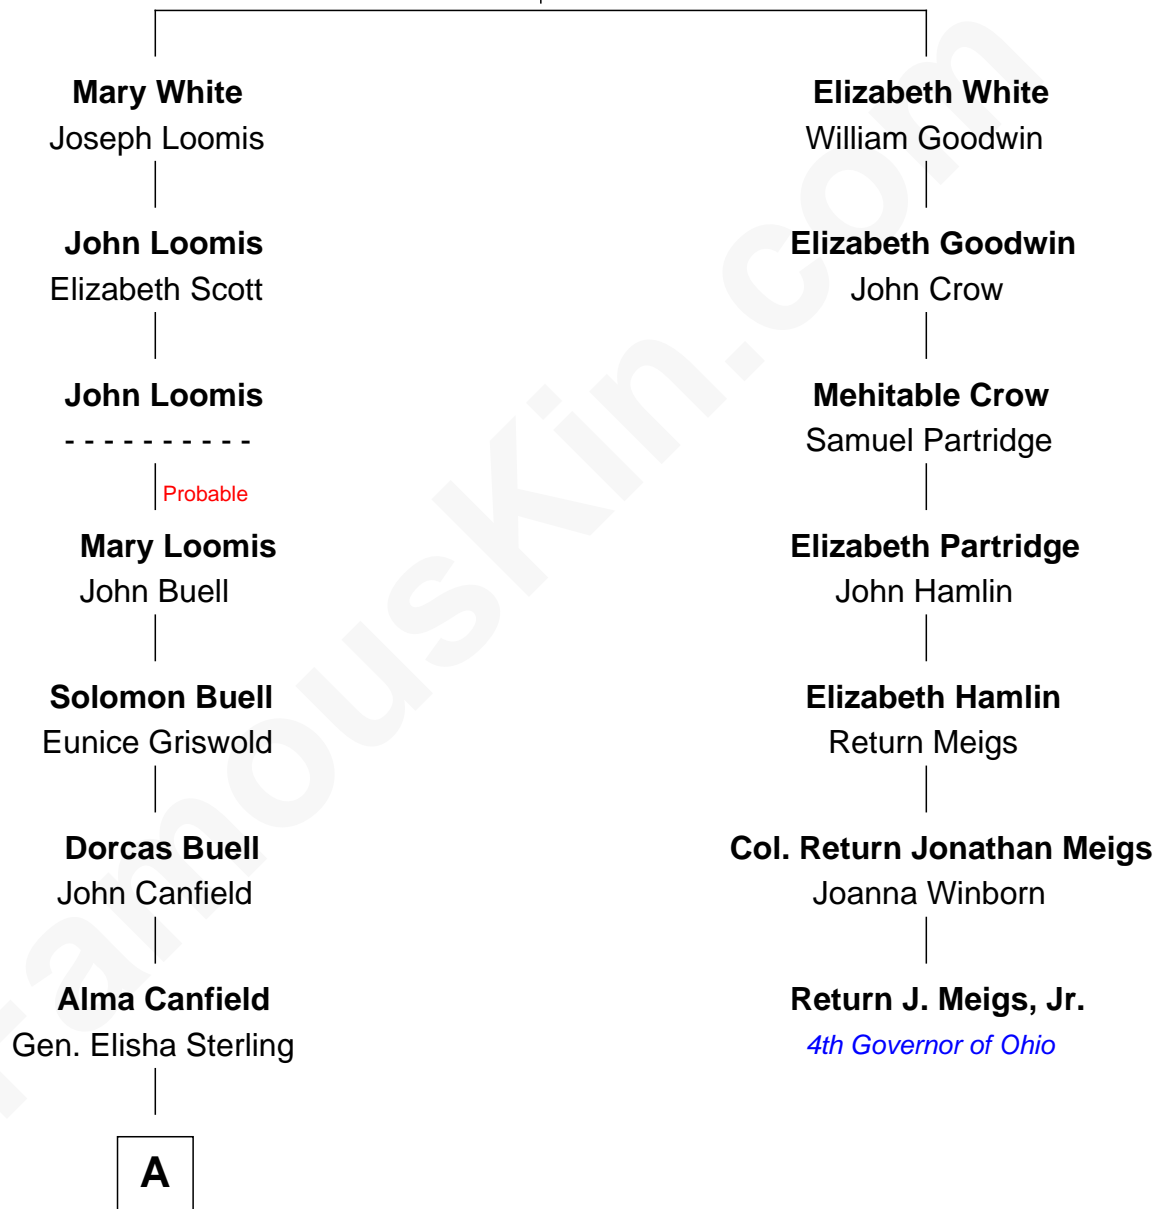

FamousKin.com Relationship Chart of

Oliver Platt

Movie Actor

6th cousin 6 times removed of

Return J. Meigs, Jr.

4th Governor of Ohio

Robert White

Bridget Allgar

A

—
Frederick Augustine Sterling

Caroline May Dutcher

—
Caroline Dutcher Sterling

Joseph Hodges Choate

—
Joseph Hodges Choate

Cora Lyman Oliver

—
Helen Choate