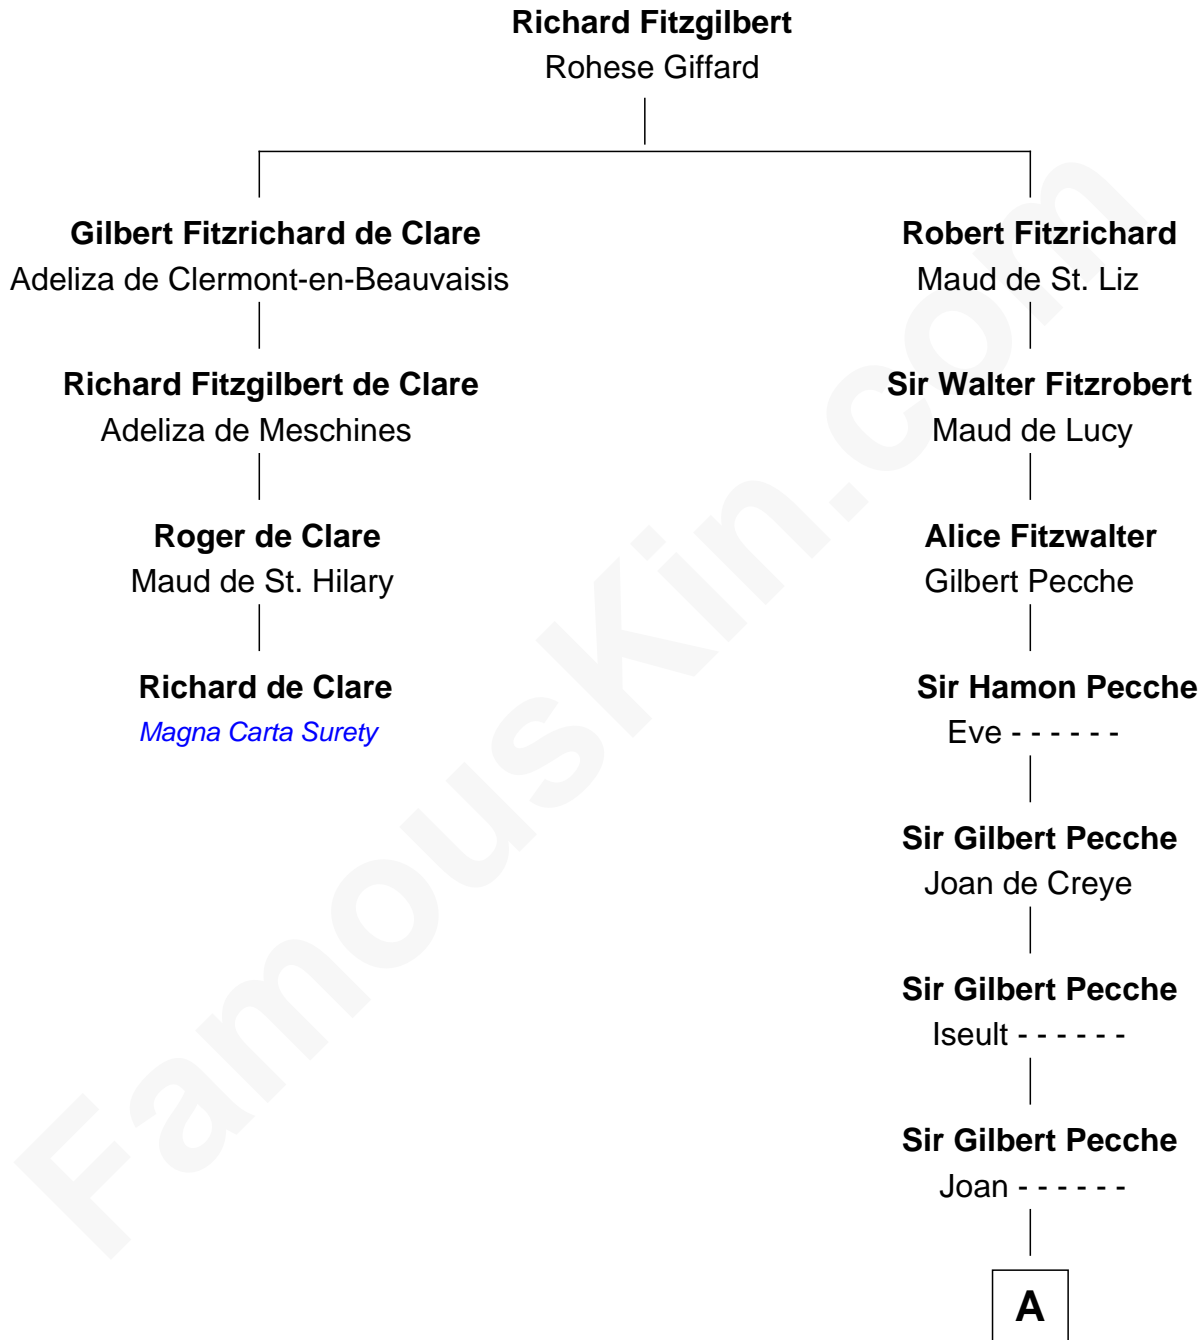

FamousKin.com Relationship Chart of

Richard de Clare

Magna Carta Surety

3rd cousin 13 times removed of

Thomas Lawrence

(c1619/20 - c1703) Planter passenger 1635

A

Katherine Pecche
Sir Thomas Notbeme

Thomas Lawrence
Joanna Antrobus

Thomas Lawrence
Planter passenger 1635