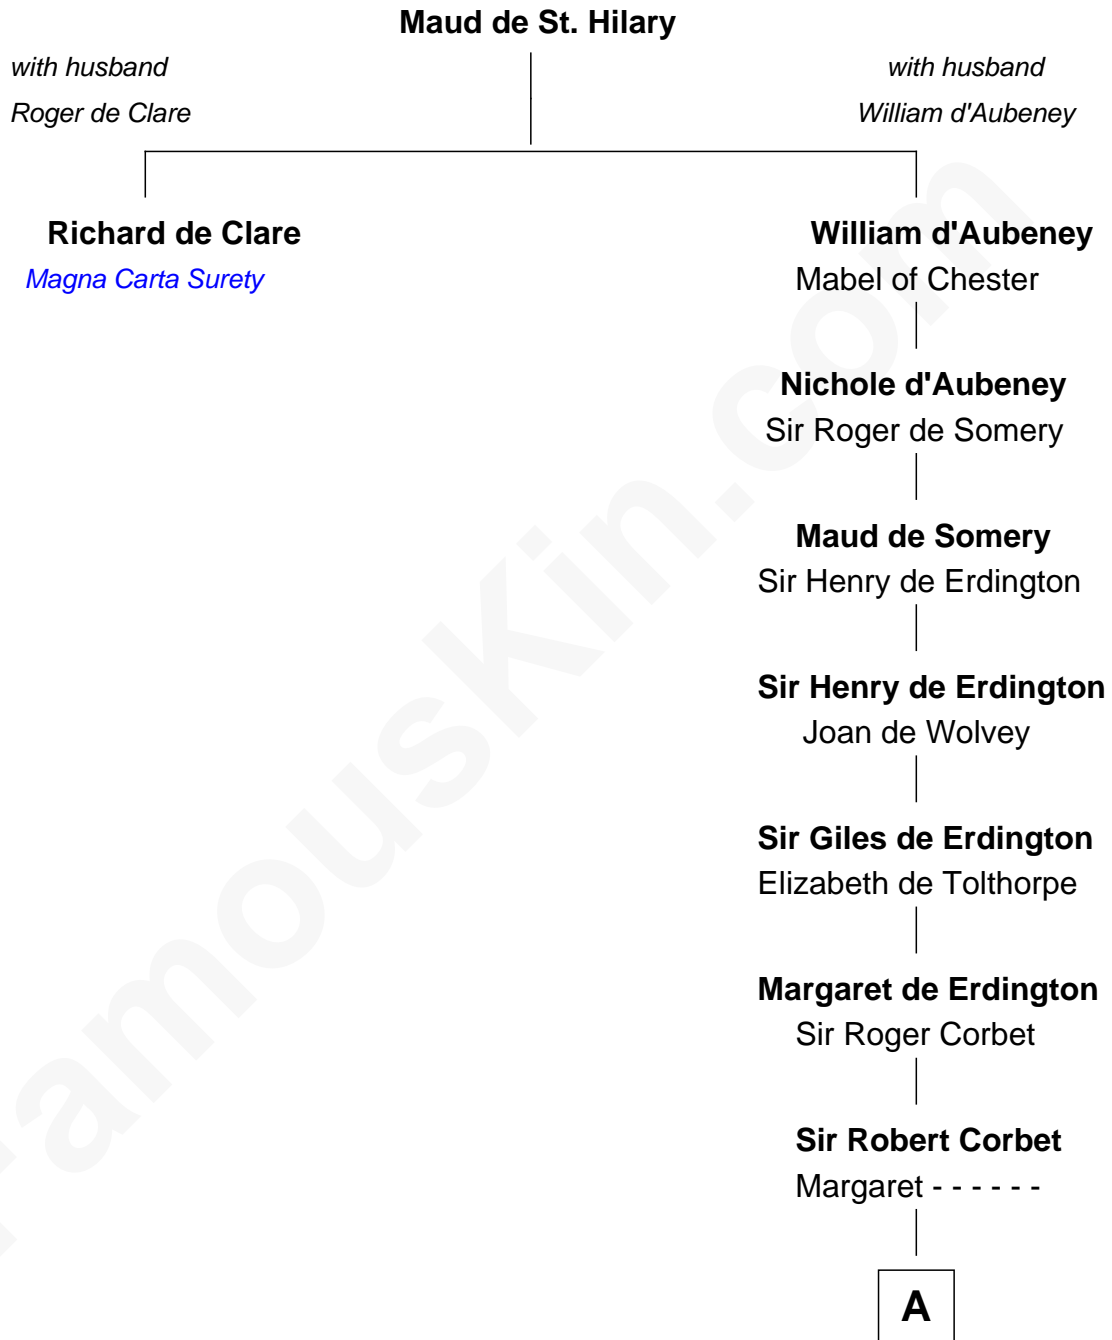

# FamousKin.com Relationship Chart of

**Richard de Clare**

*Magna Carta Surety*

19th great-granduncle of

**John Davis Long**

*32nd Governor of Massachusetts*

**A**

**Mary Corbet**  
Robert Charlton