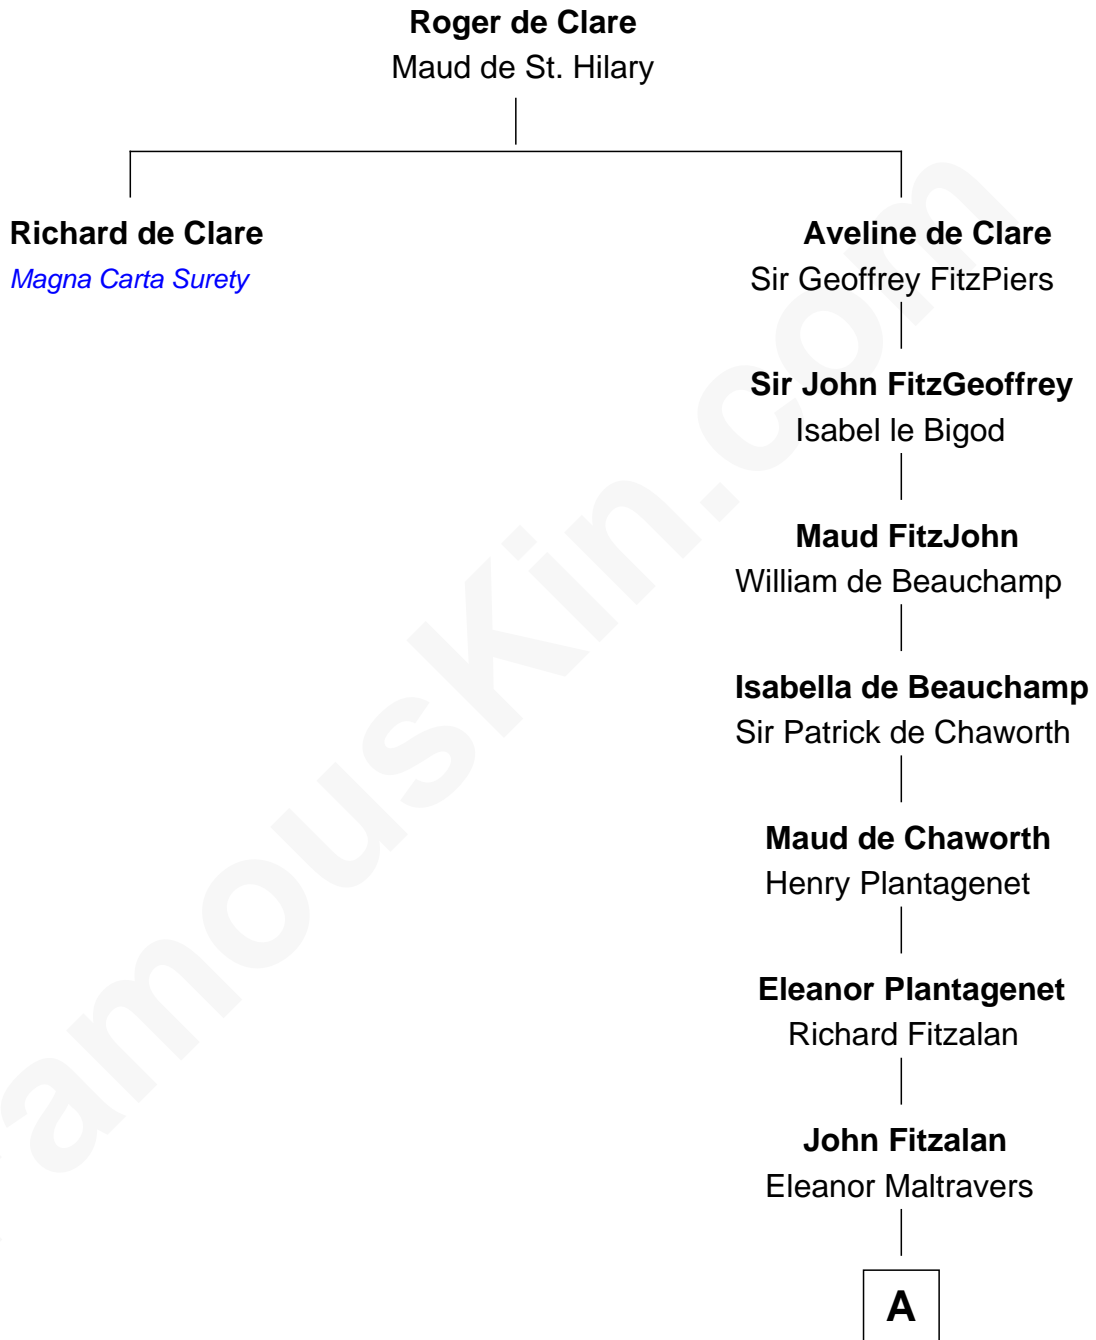

FamousKin.com Relationship Chart of

Richard de Clare

Magna Carta Surety

18th great-granduncle of

Samuel Cony

31st Governor of Maine

A

Joan Fitzalan
Sir William Echyngam

Joan Echyngam
Sir John Bayntun

Henry Bayntun

Jane Bayntun
Thomas Prowse

Mary Prowse
John Gye

Robert Gye
Grace Dowrish

Mary Gye
Rev. John Maverick

Moses Maverick
Remember Allerton

Elizabeth Maverick
Thomas Skinner