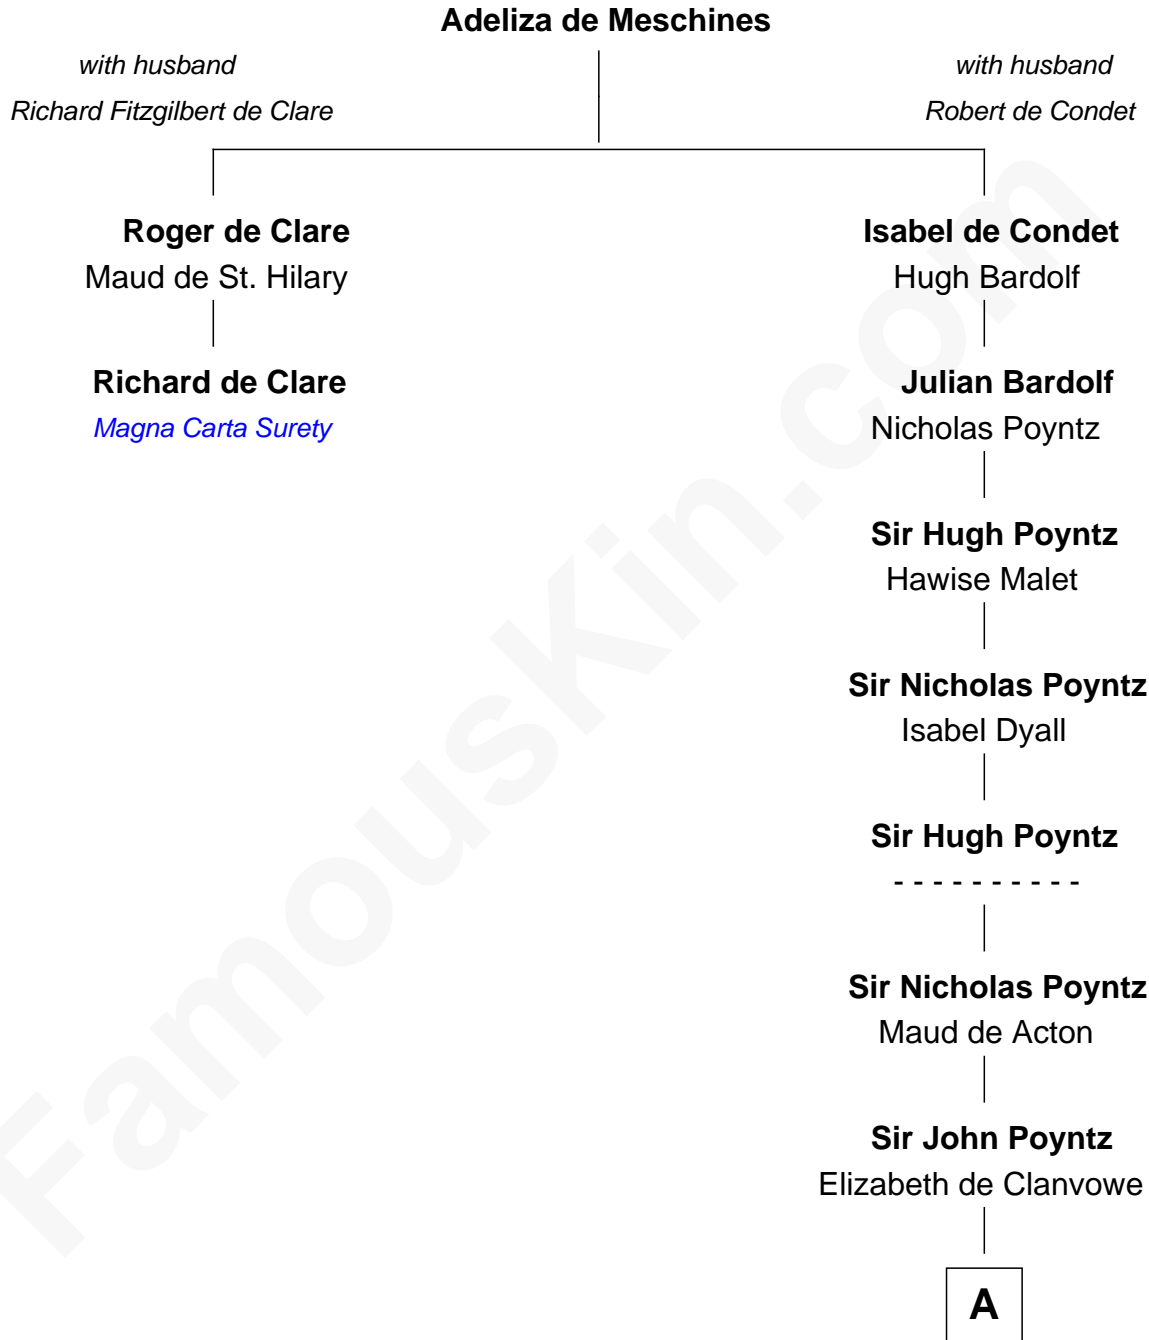

FamousKin.com Relationship Chart of

Richard de Clare

Magna Carta Surety

1st cousin 18 times removed of

William Ellery

Signer of the Declaration of Independence

A

Robert Poyntz
Katherine FitzNichol