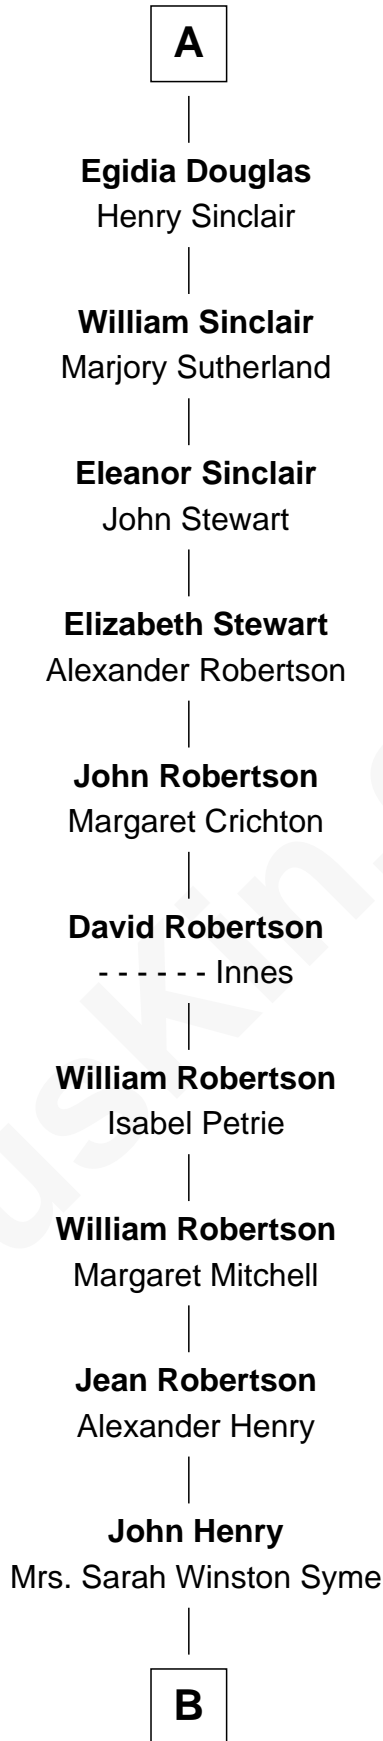

# FamousKin.com Relationship Chart of

**Richard de Clare**

*Magna Carta Surety*

23rd Great-grandfather of

**Mike Castle**

*69th Governor of Delaware*

**Richard de Clare**

Amice of Gloucester

**Sir Gilbert de Clare**

Isabel Marshal

**Isabella de Clare**

Robert de Bruce

**Sir Robert de Brus**

Marjorie of Carrick

**Robert I, King of Scotland**

Isabella of Mar

**Marjorie Bruce**

Walter Stewart

**Robert II, King of Scotland**

Euphemia of Ross

**Egidia Stewart**

Sir William Douglas

**A**

**B**

|  
**Lucy Henry**  
Valentine Wood

|  
**Mary Wood**  
Peter Johnston

|  
**Dr. John Warfield Johnston**  
Louisa - - - - -

|  
**John Warfield Johnston**  
Nicketti Buchanan Floyd

|  
**Louisa Johnston**  
Daniel Trigg