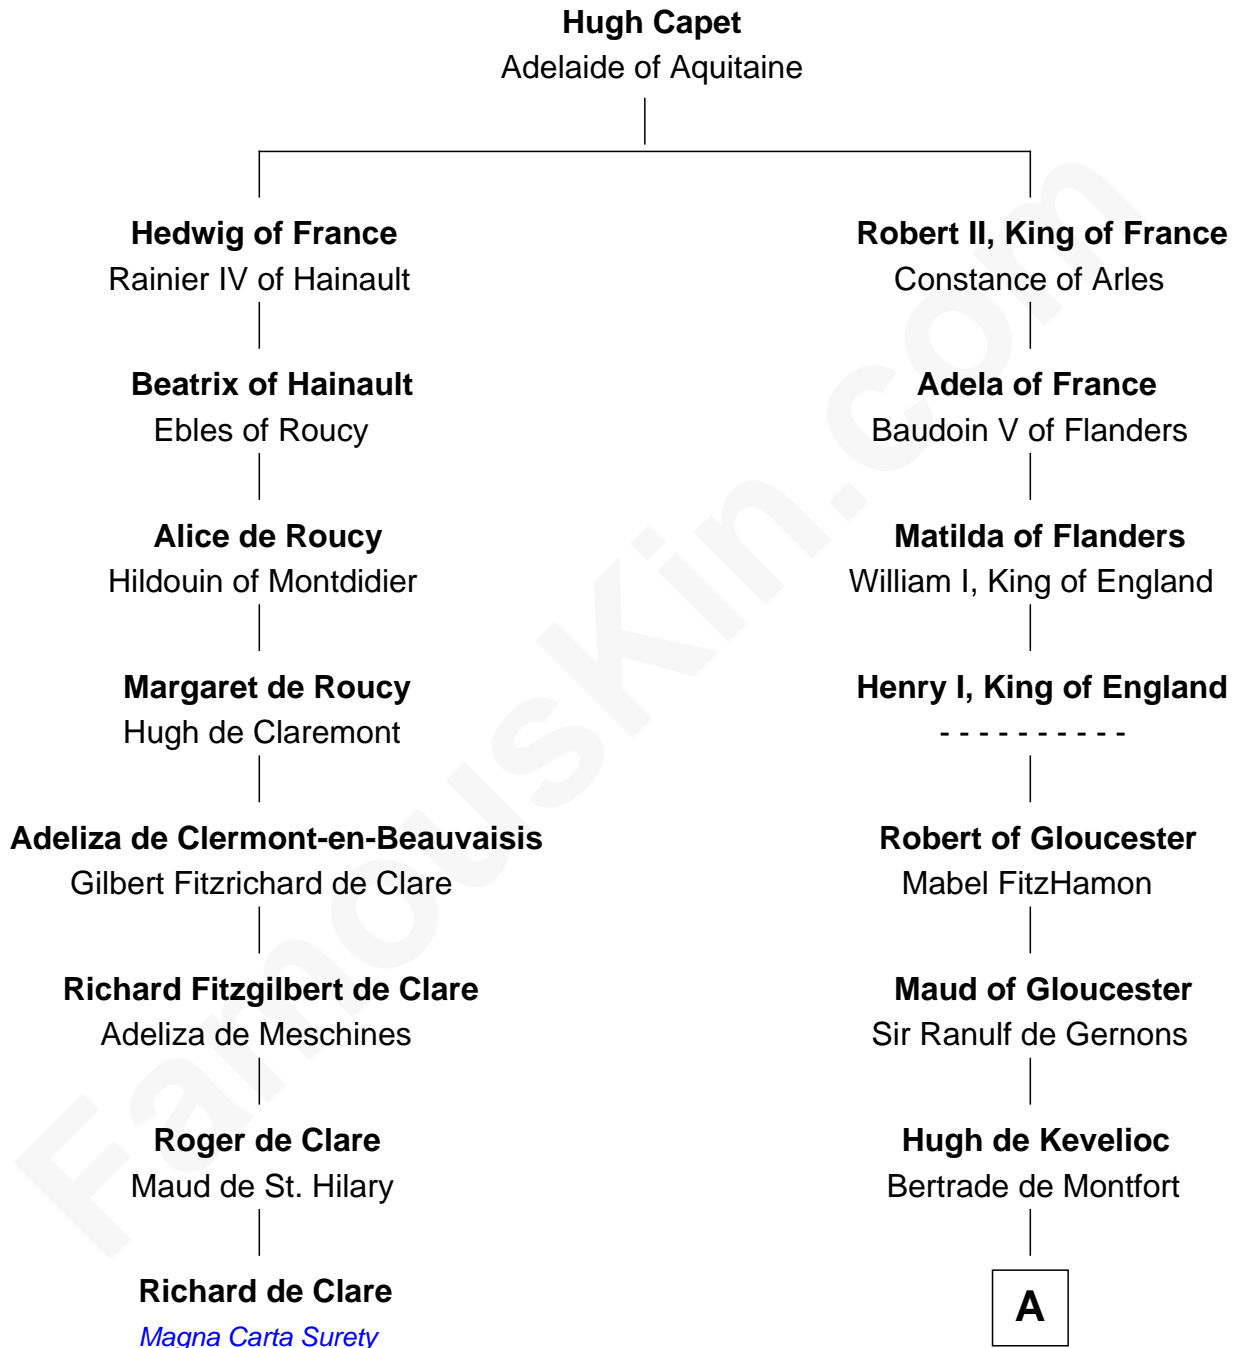

# FamousKin.com Relationship Chart of

**Richard de Clare**

*Magna Carta Surety*

7th cousin 13 times removed of

**Rev. John Whittingham**

(c1616 - 1639) Great Migration Immigrant 1637

**A**

**Mabel of Chester**

William d'Aubenev

**Nichole d'Aubenev**

Sir Roger de Somery

**Maud de Somery**

Sir Henry de Erdington

**Sir Henry de Erdington**

Joan de Wolvey

**Sir Giles de Erdington**