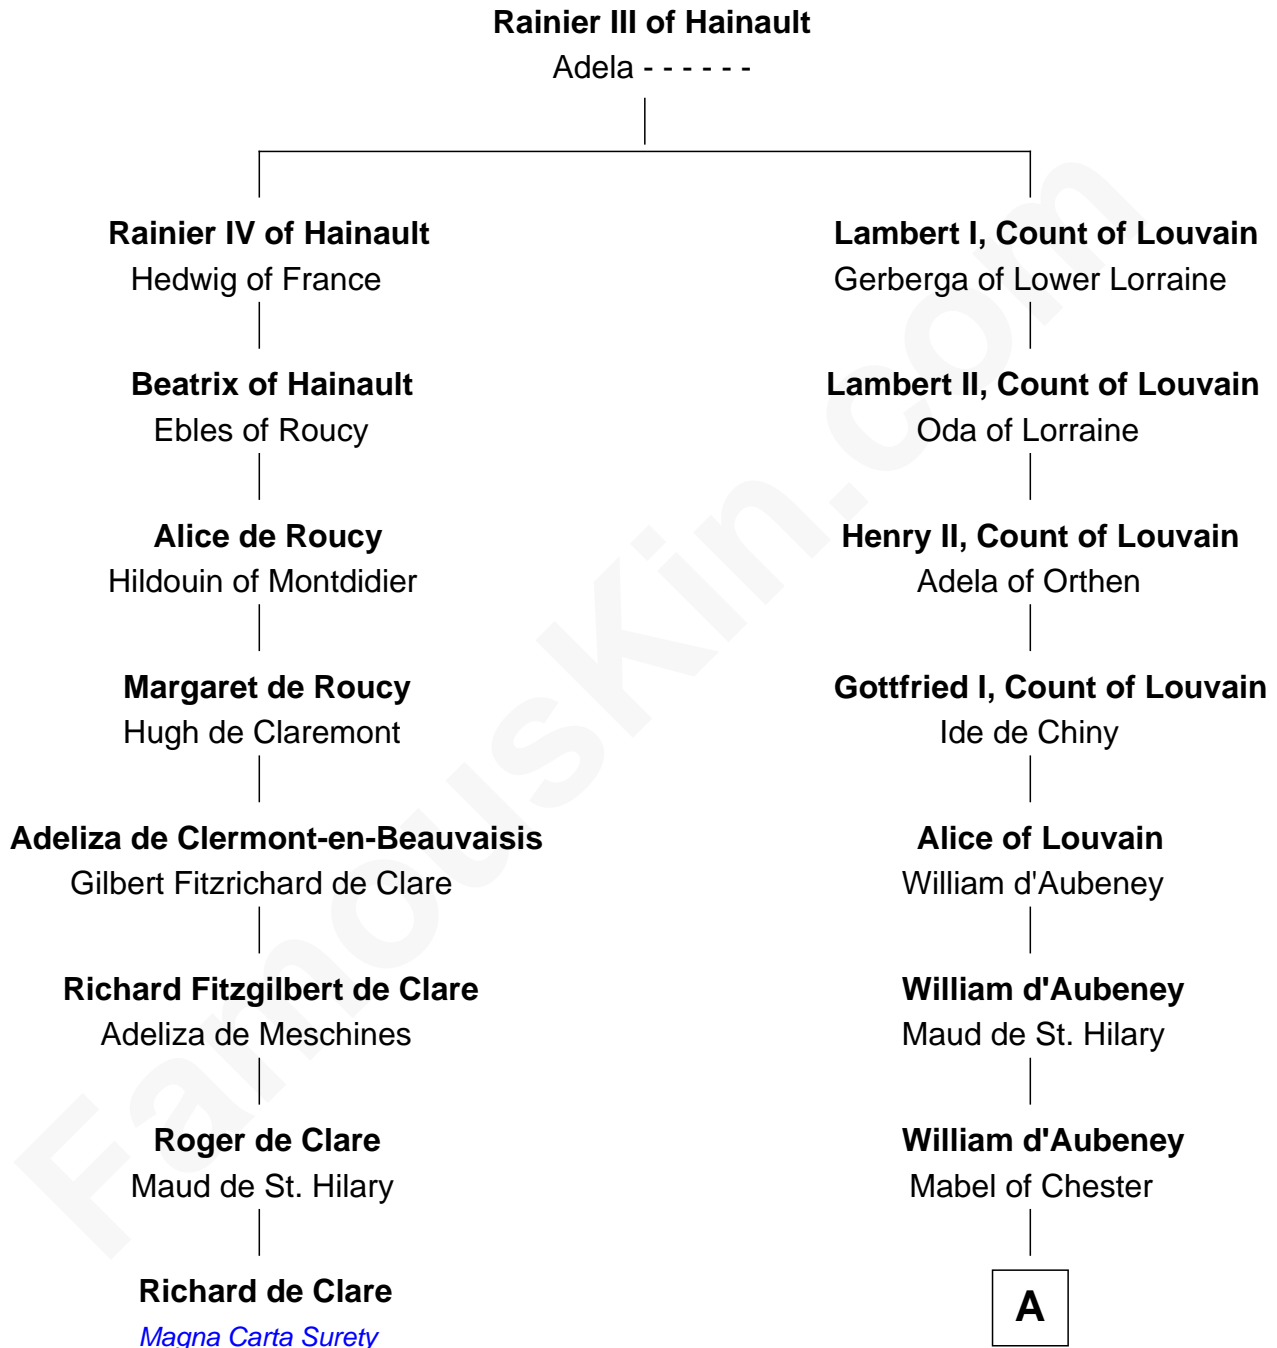

FamousKin.com Relationship Chart of

Richard de Clare

Magna Carta Surety

7th cousin 12 times removed of

Rev. John Whittingham

(c1616 - 1639) *Great Migration Immigrant 1637*

A

Nichole d'Aubenev
Sir Roger de Somery

Maud de Somery
Sir Henry de Erdington

Sir Henry de Erdington
Joan de Wolvey

Sir Giles de Erdington
Elizabeth de Tolthorpe

Margaret de Erdington
Sir Roger Corbet

Sir Robert Corbet
Margaret - - - - -

Mary Corbet
Robert Charlton