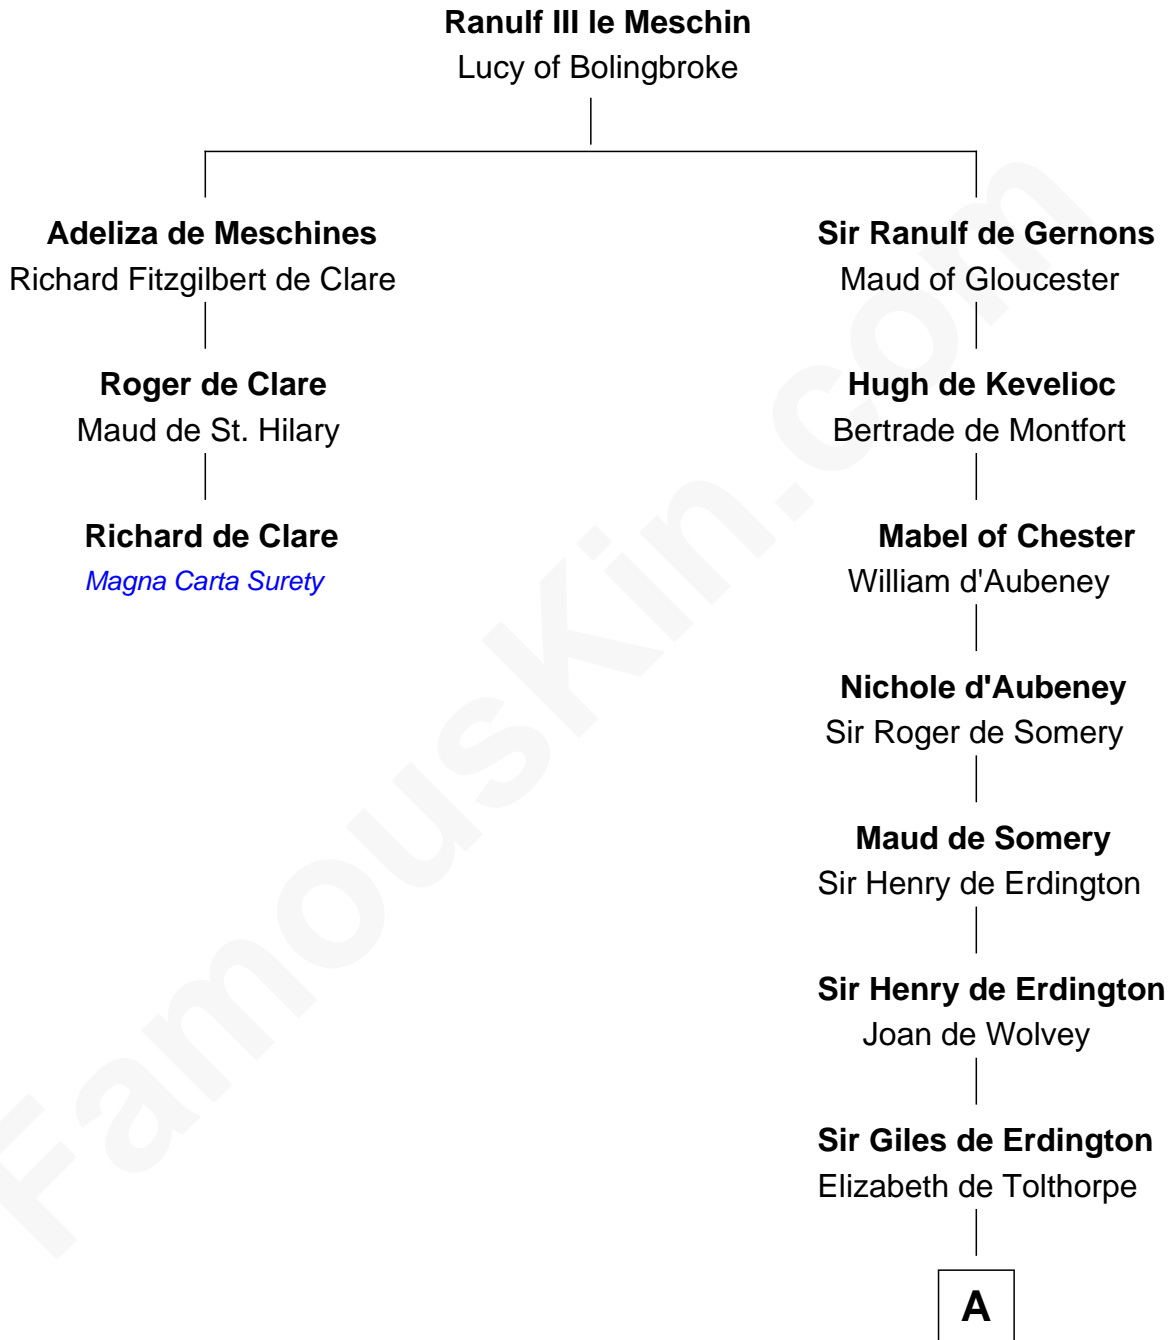

# FamousKin.com Relationship Chart of

**Richard de Clare**

*Magna Carta Surety*

2nd cousin 13 times removed of

**Rev. John Whittingham**

*(c1616 - 1639) Great Migration Immigrant 1637*

**A**

—  
**Margaret de Erdington**

Sir Roger Corbet

—  
**Sir Robert Corbet**

Margaret - - - - -

—  
**Mary Corbet**

Robert Charlton

—  
**Richard Charlton**

Elizabeth Mainwaring

—  
**Anne Charlton**

*Great Migration Immigrant 1637*