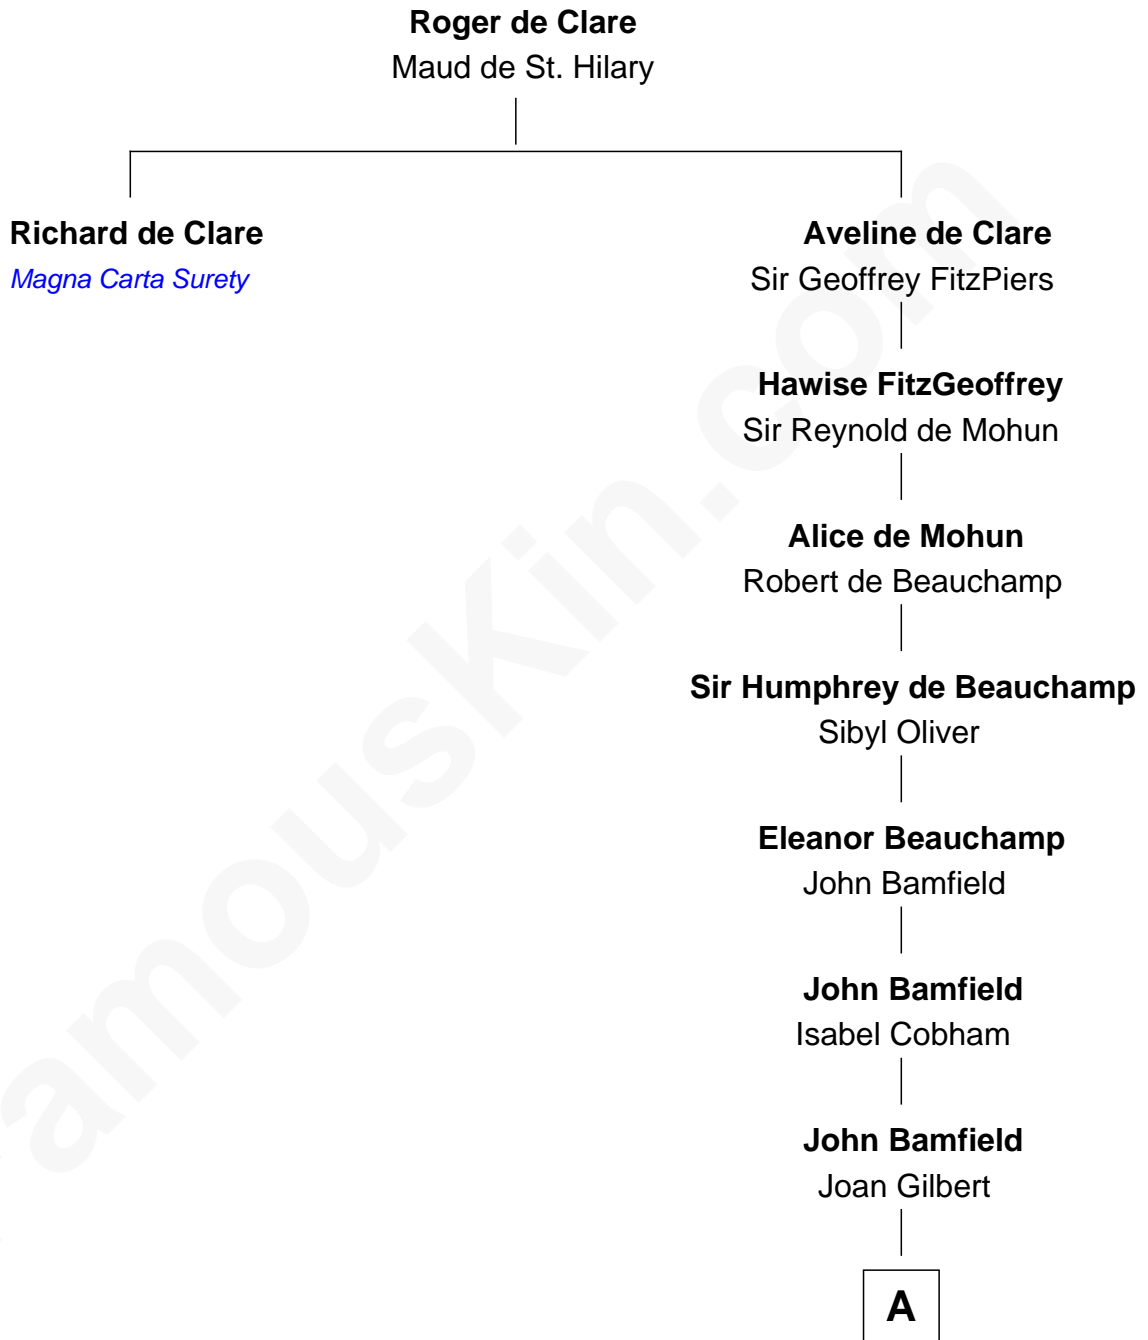

FamousKin.com Relationship Chart of

Richard de Clare

Magna Carta Surety

13th great-granduncle of

Thomas Trowbridge

(c1600 - 1672/3) Great Migration Immigrant 1637

A

Thomas Bamfield

Agnes Coplestone

Agnes Bamfield

John Prowse

Richard Prowse

Margaret Norton

John Prowse

Joan Orchard

Robert Prowse

John Prowse

Alice White

John Prowse

Elizabeth Colwick

Agnes Prowse

John Trowbridge

Thomas Trowbridge

Great Migration Immigrant 1637