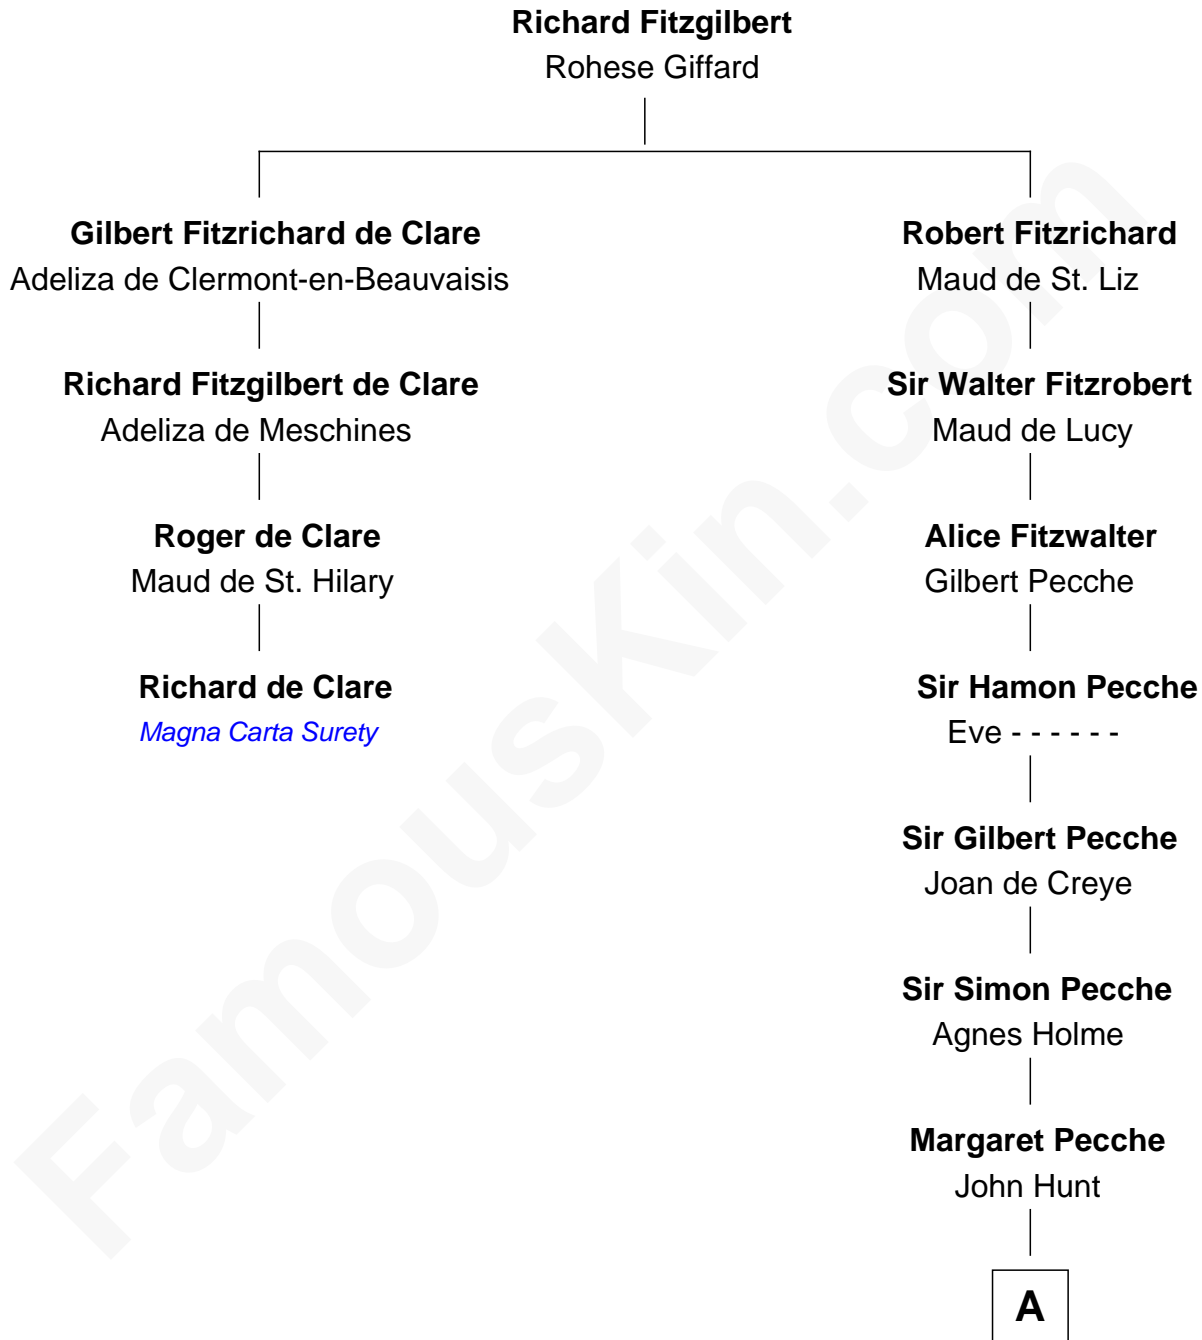

FamousKin.com Relationship Chart of

Richard de Clare

Magna Carta Surety

3rd cousin 15 times removed of

General William Whipple

Signer of the Declaration of Independence

A

Iodena Hunt
Thomas Cornish

John Cornish

John Cornish
Agnes Walden

Mary Cornish
Thomas Everard

Henry Everard

Thomas Everard
Margaret Wiseman

John Everard
Judith Bourne

Judith Everard
Samuel Appleton

Col. Samuel Appleton
Mary Oliver