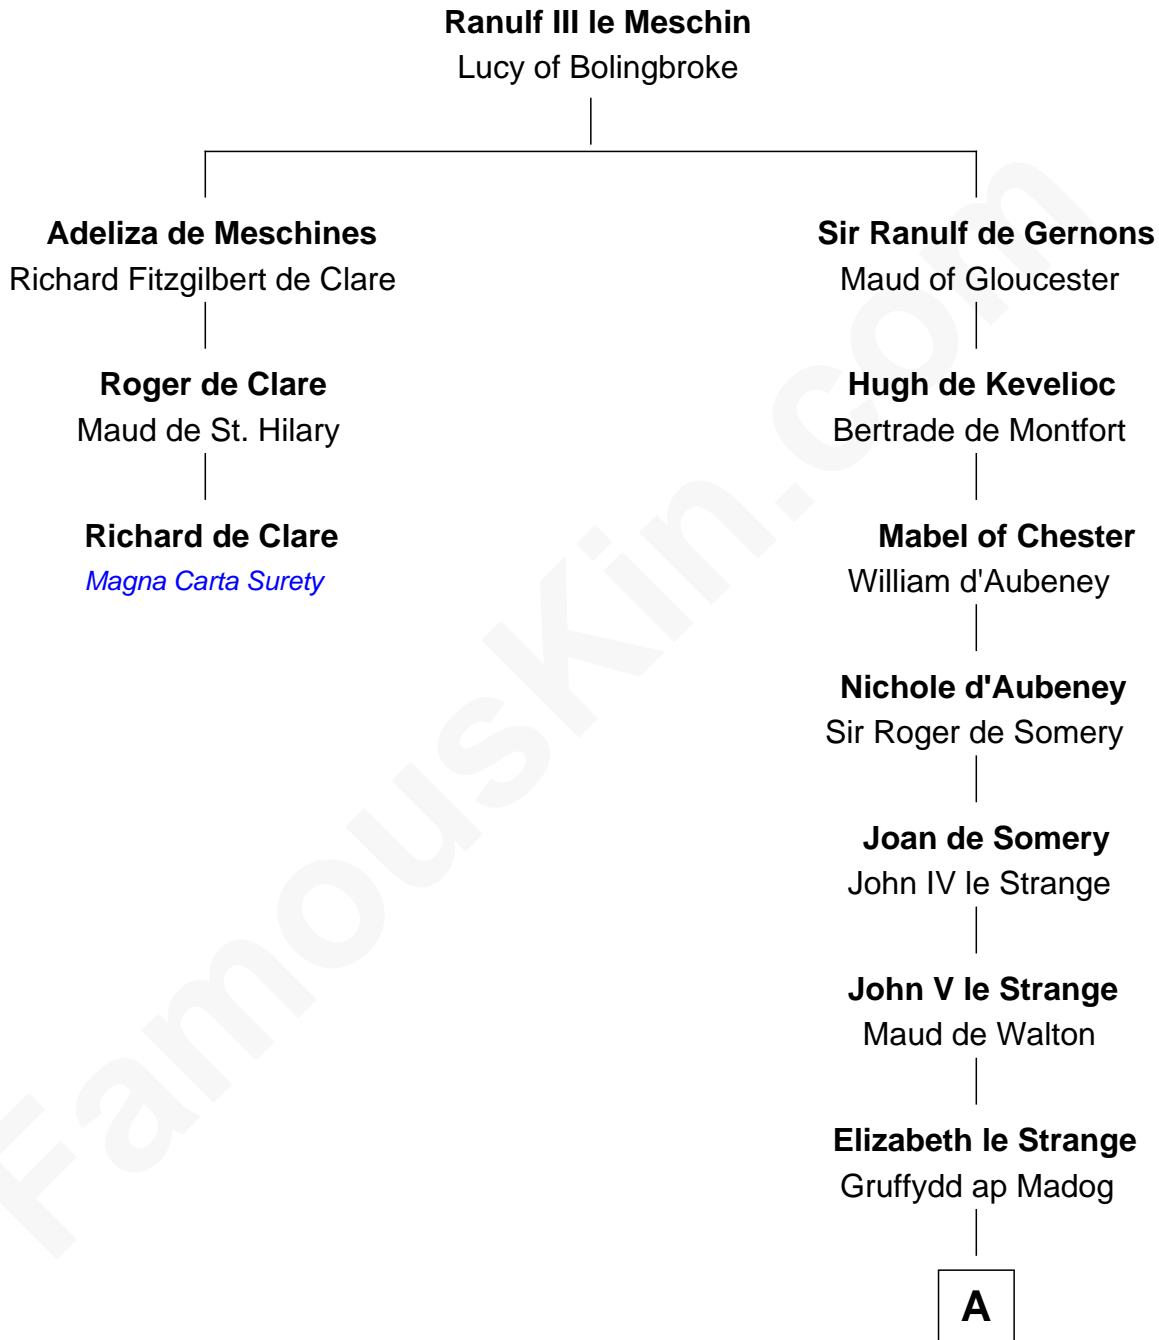

FamousKin.com Relationship Chart of

Richard de Clare

Magna Carta Surety

2nd cousin 17 times removed of

General William Whipple

Signer of the Declaration of Independence

A

Gruffydd Fychan ap Gruffydd
Elen ferch Thomas ap Llewelyn

Lowri ferch Gruffydd Fychan
Robert Puleston

Angharad Puleston
Edwart Trevor ap Daffyd

Rose Trevor ferch Edwart
Otwell Worsley

Margaret Worsley
Adrian Whetehill

Sir Richard Whetehill
Elizabeth Muston

Margery Whetehill
Edward Isaac

Mary Cutts

General William Whipple

Signer of Declaration of Independence

FamousKin.com