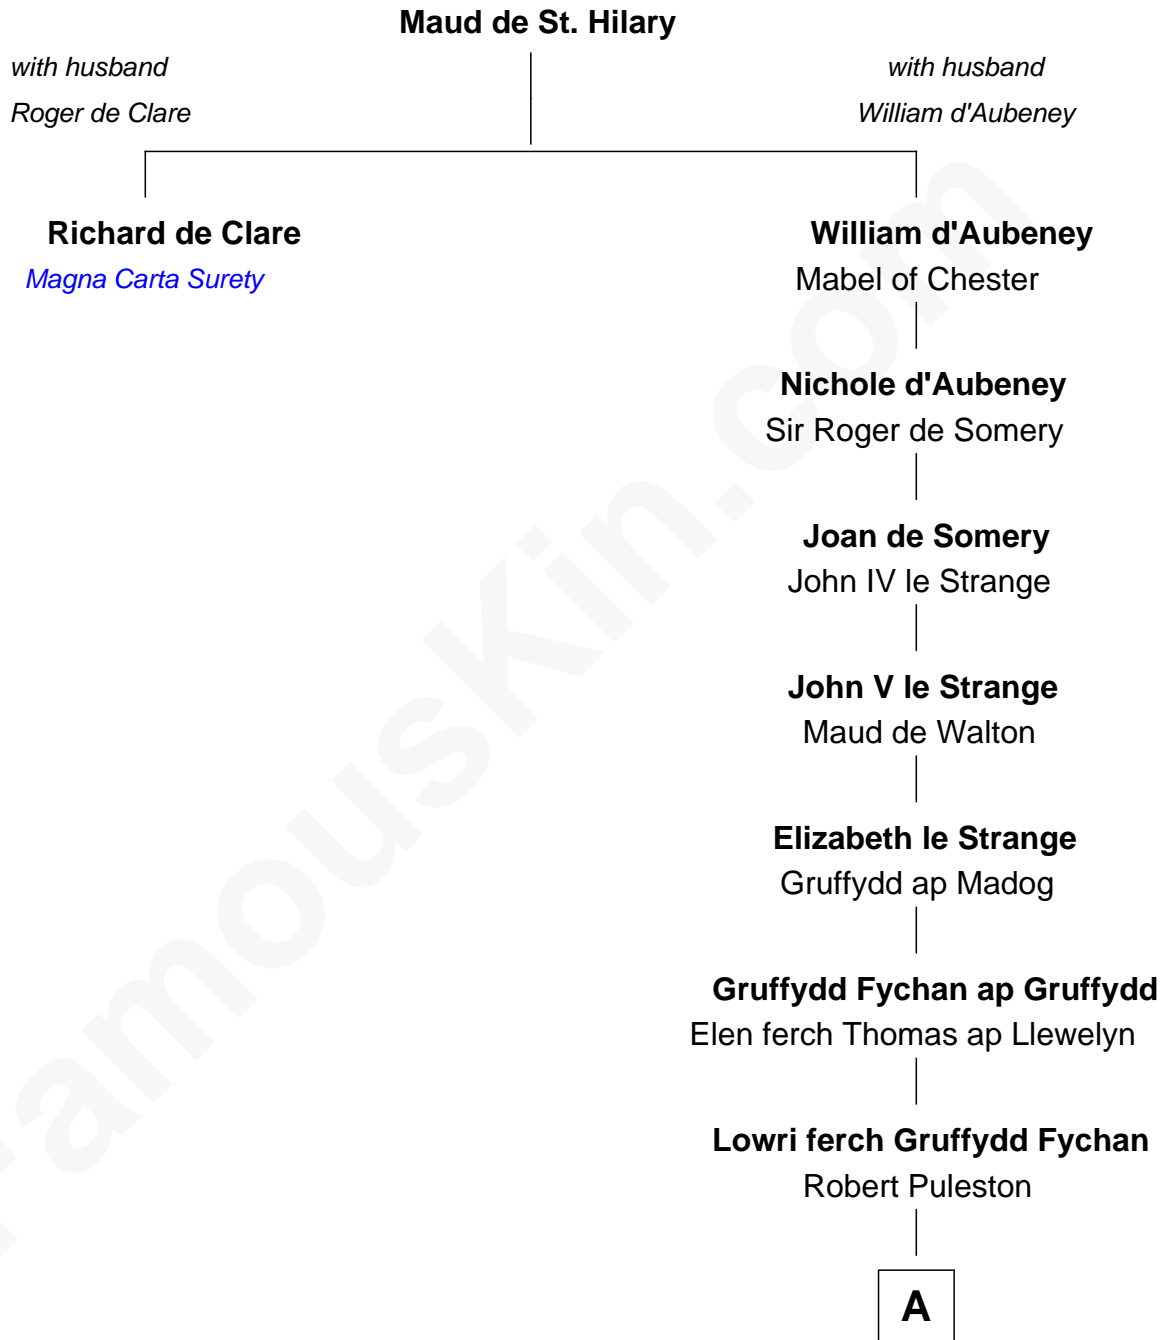

FamousKin.com Relationship Chart of

Richard de Clare

Magna Carta Surety

15th great-granduncle of

General William Whipple

Signer of the Declaration of Independence

A

Angharad Puleston

Edward Trevor ap Daffyd

Rose Trevor ferch Edward

Otewell Worsley

Margaret Worsley

Adrian Whetehill

Sir Richard Whetehill

Elizabeth Muston

Margery Whetehill