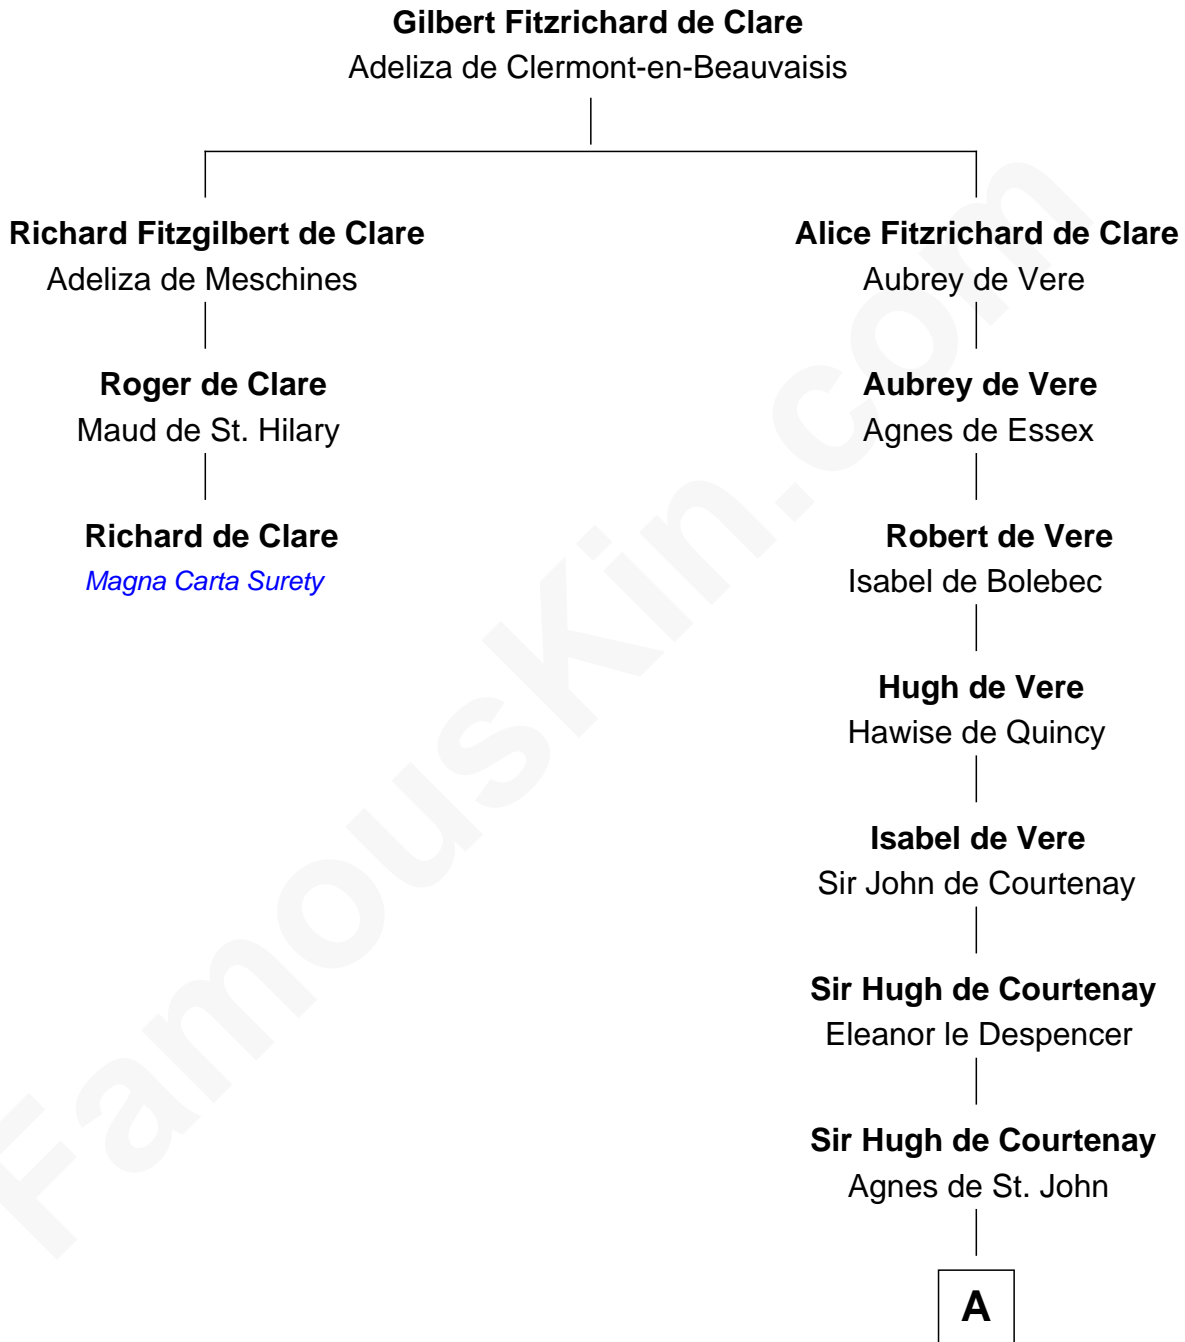

# FamousKin.com Relationship Chart of

**Richard de Clare**

*Magna Carta Surety*

2nd cousin 19 times removed of

**General William Whipple**

*Signer of the Declaration of Independence*

**A**

**Sir Hugh de Courtney**

Margaret de Bohun

**Elizabeth de Courtney**

Sir Andrew Luttrell

**Sir Hugh Luttrell**

Catherine de Beaumont

**Sir John Luttrell**

Margaret Touchet

**Sir James Luttrell**

Elizabeth Courtney

**Sir Hugh Luttrell**

Margaret Hill

**Eleanor Luttrell**

Roger Yorke

**Elizabeth Yorke**

Edmund Percival

**Christian Percival**