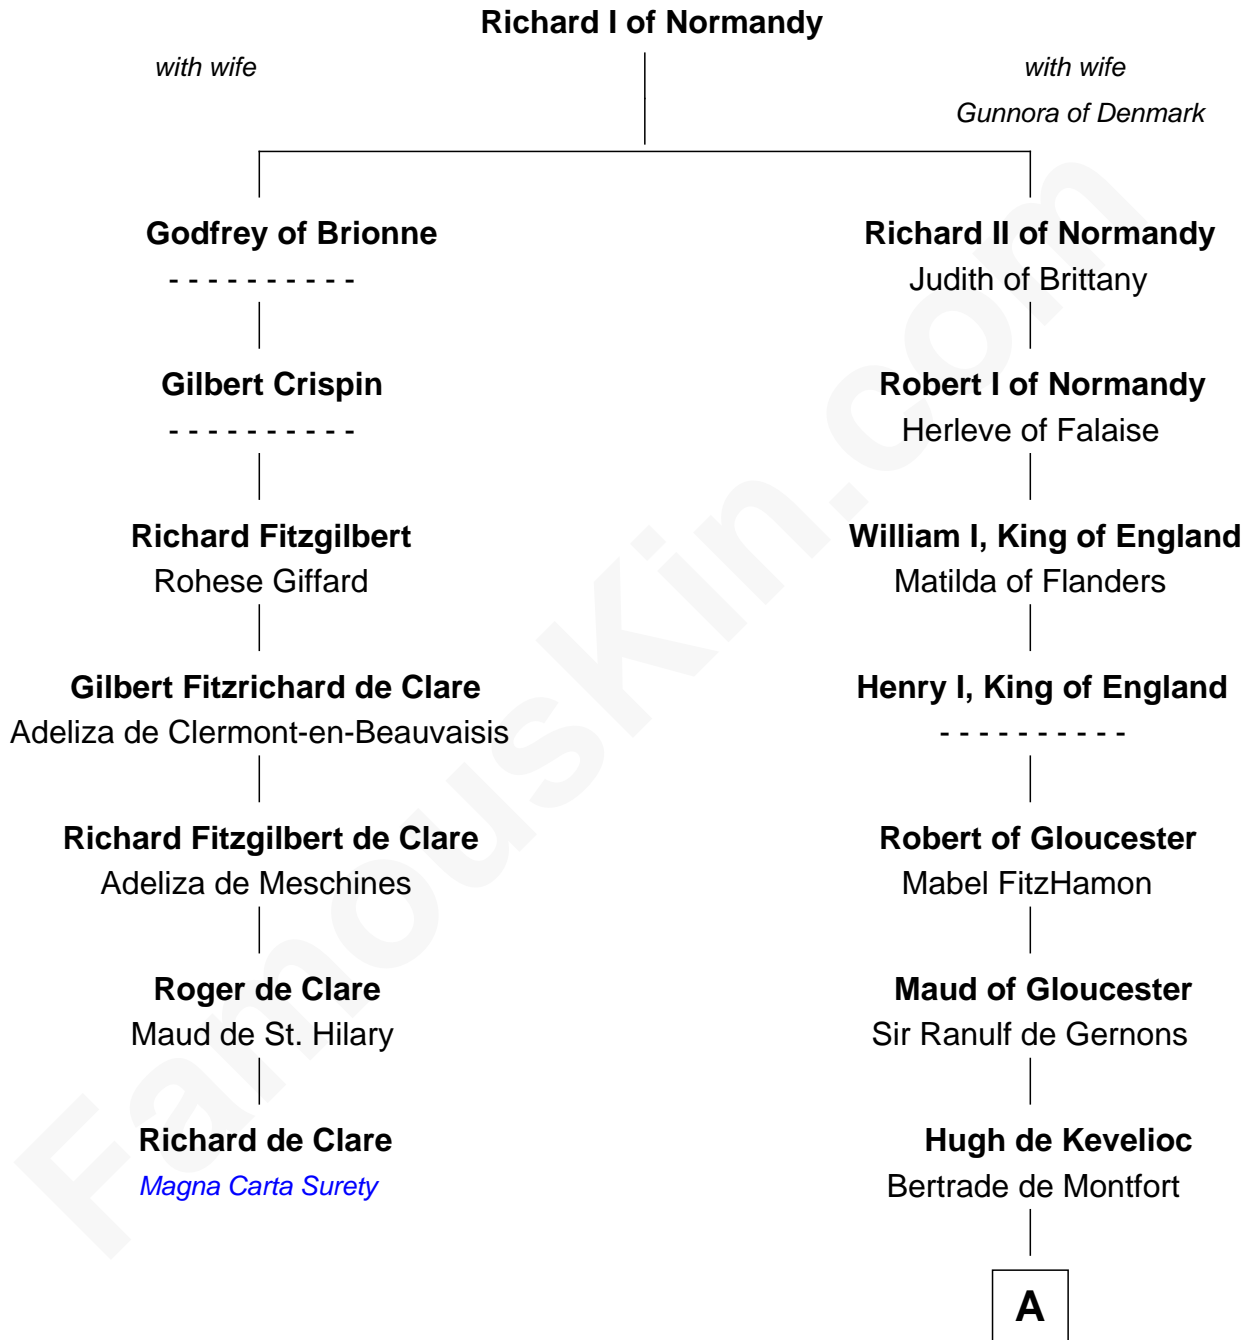

FamousKin.com Relationship Chart of

Richard de Clare

Magna Carta Surety

6th cousin 14 times removed of

Samuel Appleton

(c1586 - 1670) *Great Migration Immigrant 1636*

A

Mabel of Chester

William d'Aubenev

Nichole d'Aubenev

Sir Roger de Somery

Joan de Somery

John IV le Strange

John V le Strange

Maud de Walton

Elizabeth le Strange

Gruffydd ap Madog

Gruffydd Fychan ap Gruffydd

Elen ferch Thomas ap Llewelyn

Lowri ferch Gruffydd Fychan

Robert Puleston

Angharad Puleston

Edwart Trevor ap Daffyd

Rose Trevor ferch Edwart

Edward Isaac

—
Mary Isaac

Thomas Appleton

—
Samuel Appleton

Great Migration Immigrant 1636

FamousKin.com