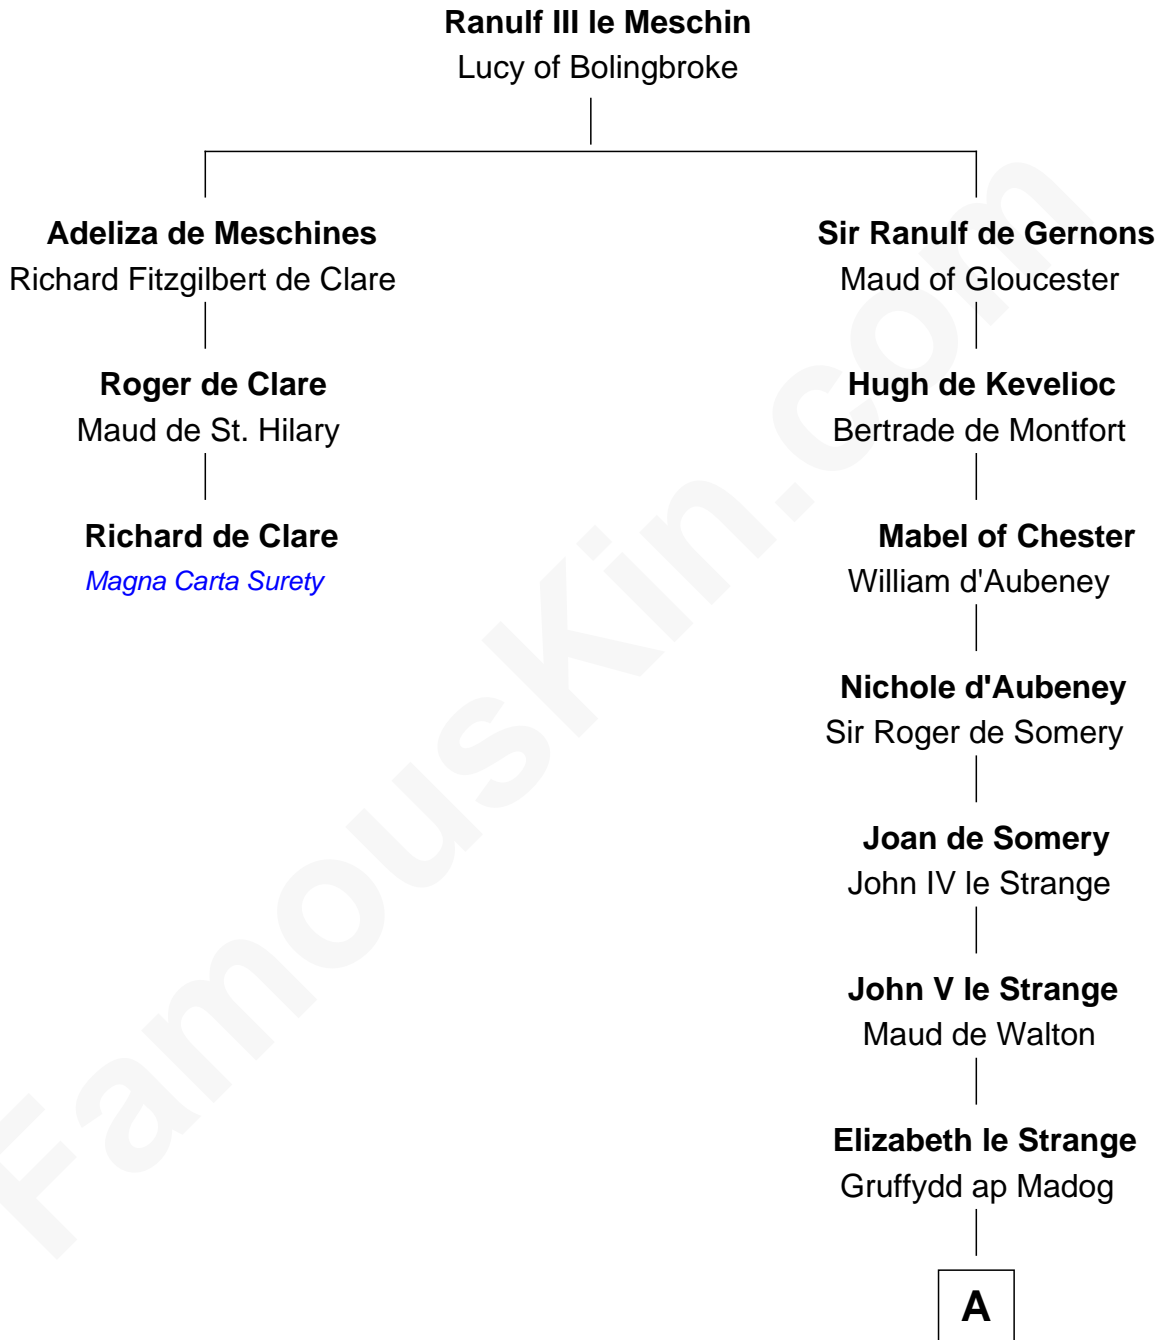

# FamousKin.com Relationship Chart of

**Richard de Clare**

*Magna Carta Surety*

2nd cousin 13 times removed of

**Samuel Appleton**

*(c1586 - 1670) Great Migration Immigrant 1636*

**A**

**Gruffydd Fychan ap Gruffydd**

Elen ferch Thomas ap Llewelyn

**Lowri ferch Gruffydd Fychan**

Robert Puleston

**Angharad Puleston**

Edwart Trevor ap Daffyd

**Rose Trevor ferch Edwart**

Otewell Worsley

**Margaret Worsley**

Adrian Whetehill

**Sir Richard Whetehill**

Elizabeth Muston

**Margery Whetehill**

Edward Isaac

**Mary Isaac**

Thomas Appleton

**Samuel Appleton**

*Great Migration Immigrant 1636*