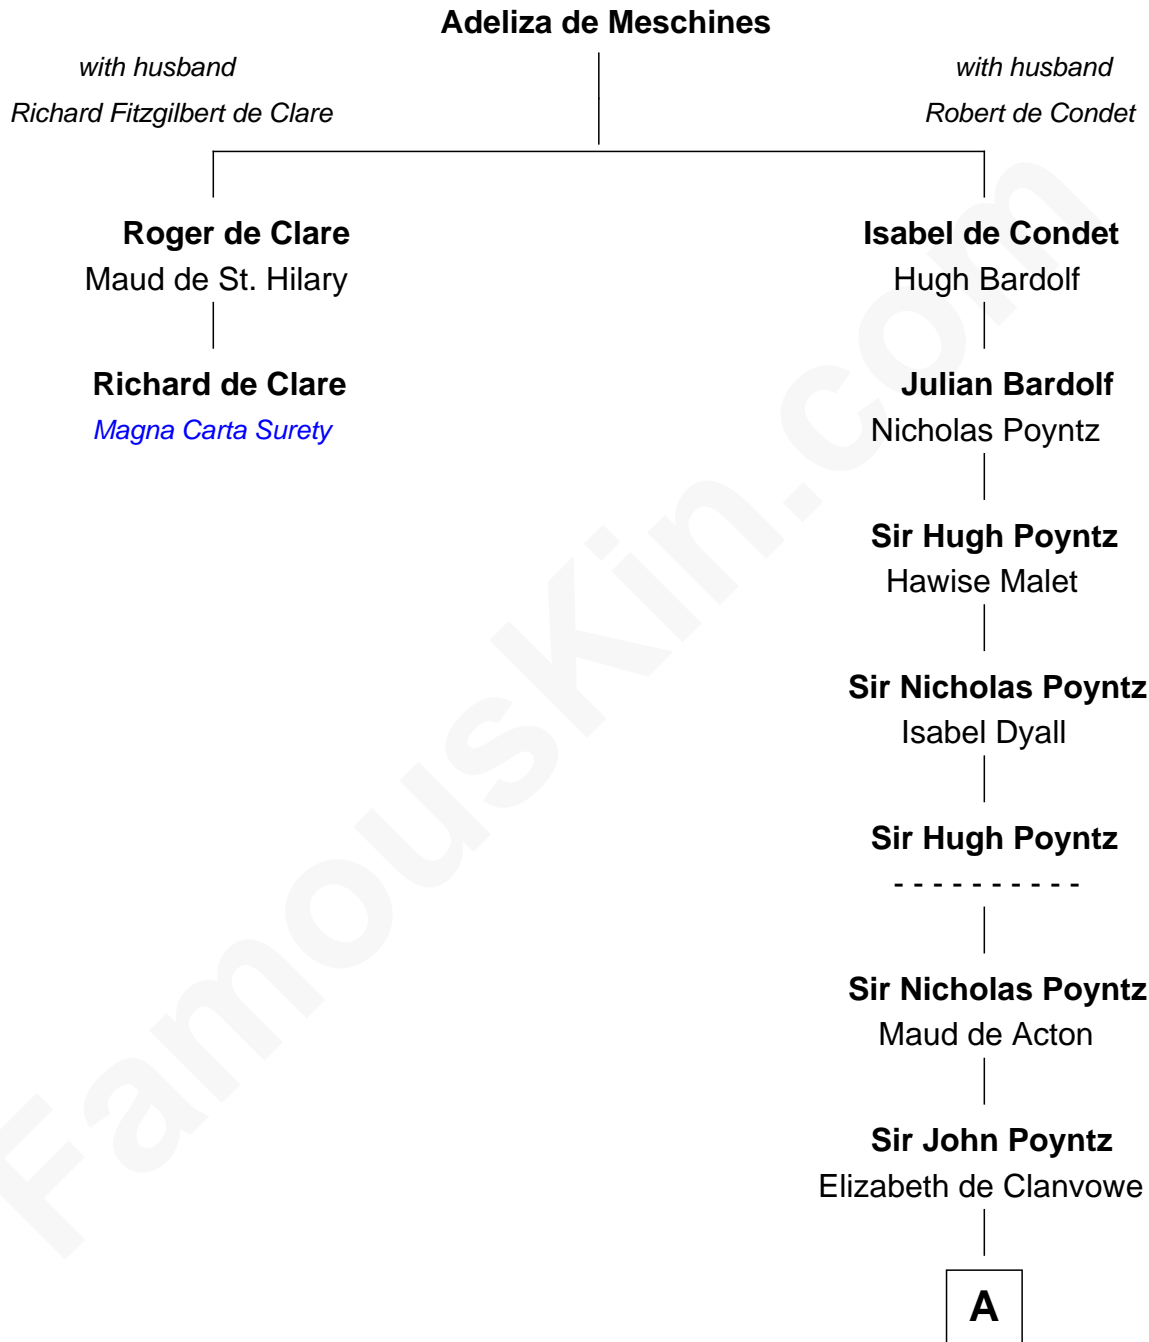

# FamousKin.com Relationship Chart of

**Richard de Clare**

*Magna Carta Surety*

1st cousin 19 times removed of

**Robert Townsend**

*Member of the Culper Spy Ring during the American Revolution*

**A**

**Robert Poyntz**  
Katherine FitzNichol

**Thomas Poyntz**  
Jane - - - - -

**Margaret Poyntz**  
Ralph Greville

**John Greville**  
Jane Forster

**Agnes Greville**  
Sir Edmund Tame

**Margaret Tame**  
Sir Humphrey Stafford

**Ellen Stafford**  
Thomas Barlow