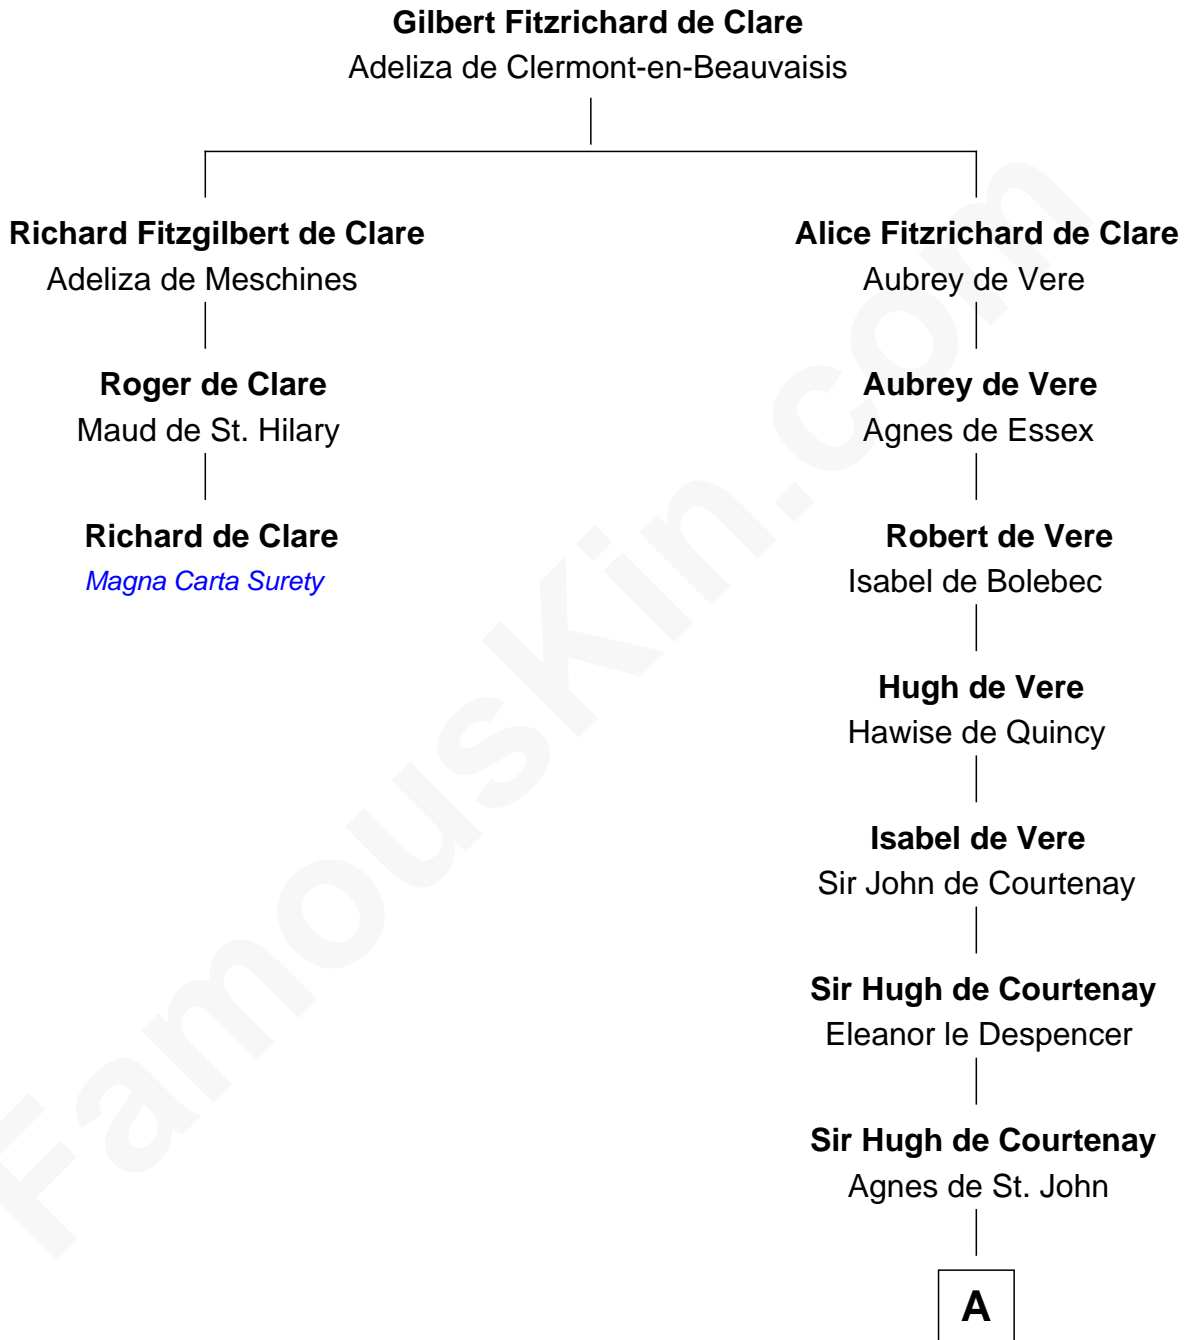

FamousKin.com Relationship Chart of

Richard de Clare

Magna Carta Surety

2nd cousin 18 times removed of

Caleb Brewster

Member of the Culper Spy Ring during the American Revolution

A

Sir Hugh de Courtney

Margaret de Bohun

Elizabeth de Courtney

Sir Andrew Luttrell

Sir Hugh Luttrell

Catherine de Beaumont

Elizabeth Luttrell

John Stratton

Elizabeth Stratton

John Andrews

Elizabeth Andrews

Sir Thomas de Windsor

Sir Andrews de Windsor

Elizabeth Blount

Edith Windsor

George Ludlow

Thomas Ludlow