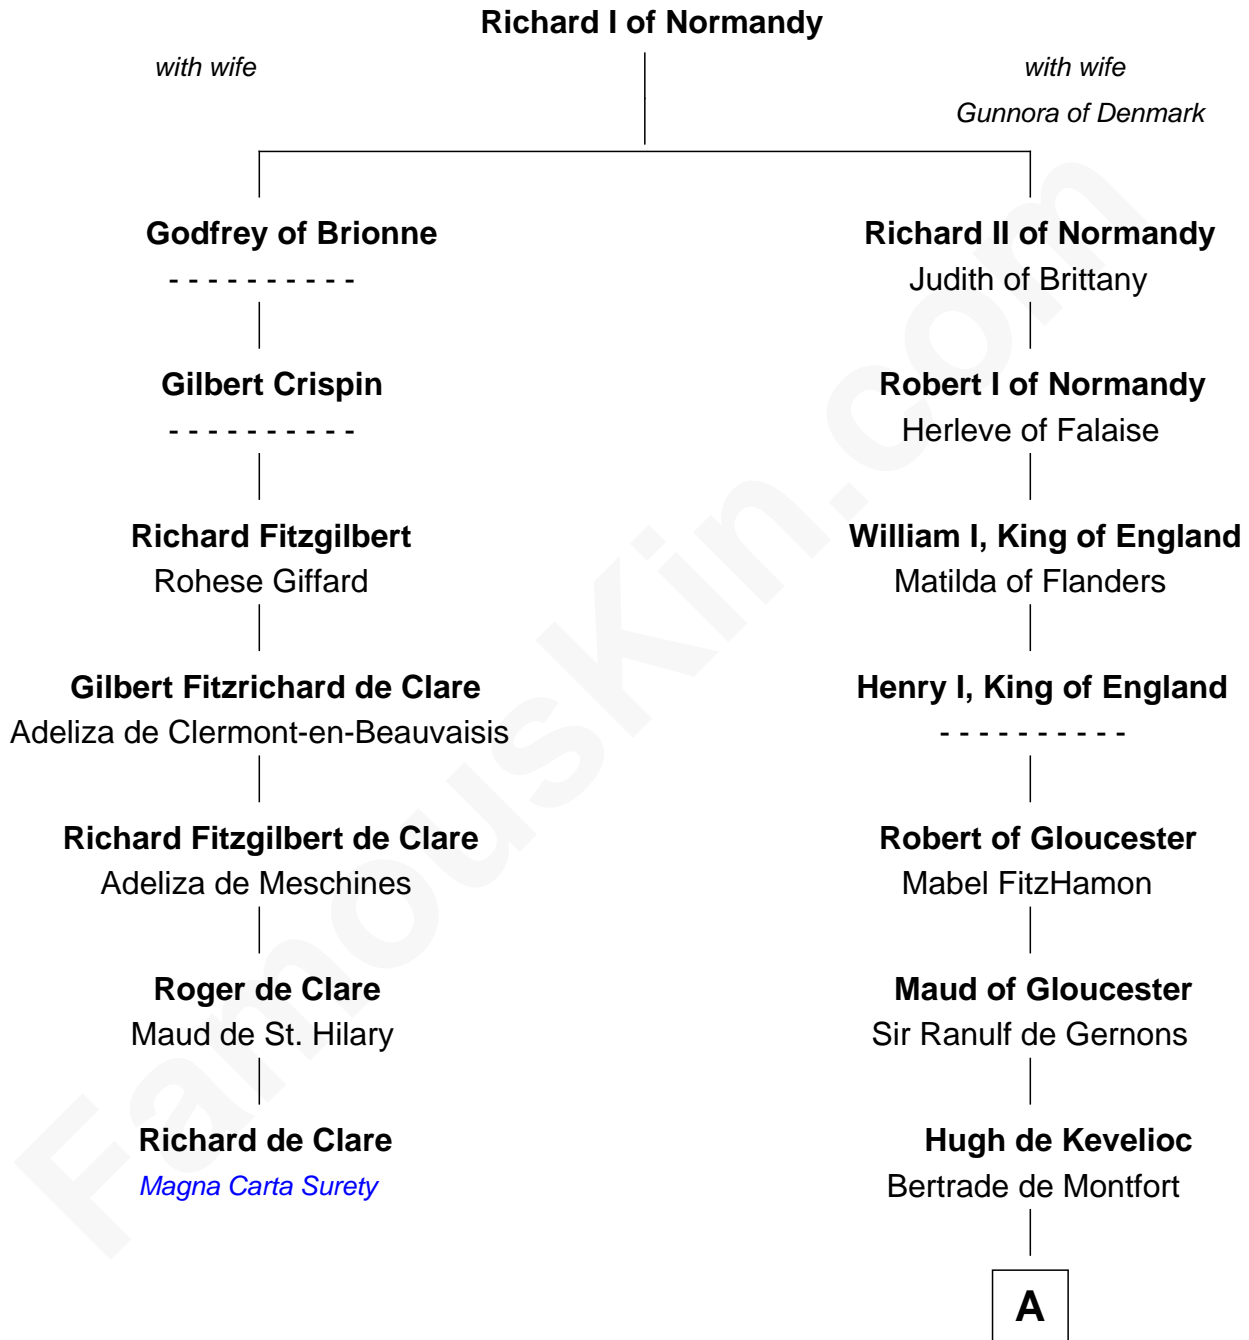

FamousKin.com Relationship Chart of

Richard de Clare

Magna Carta Surety

6th cousin 15 times removed of

Elihu Yale

Benefactor and Namesake of Yale College

A

Mabel of Chester

William d'Aubenev

Nichole d'Aubenev

Sir Roger de Somery

Joan de Somery

John IV le Strange

John V le Strange

Maud de Walton

Elizabeth le Strange

Gruffydd ap Madog

Gruffydd Fychan ap Gruffydd

Elen ferch Thomas ap Llewelyn

Tudor Gruffydd

Maud ferch Ienaf ap Adda

Lowri ferch Twdr

Gruffydd ap Einion

Elisau ap Gruffydd