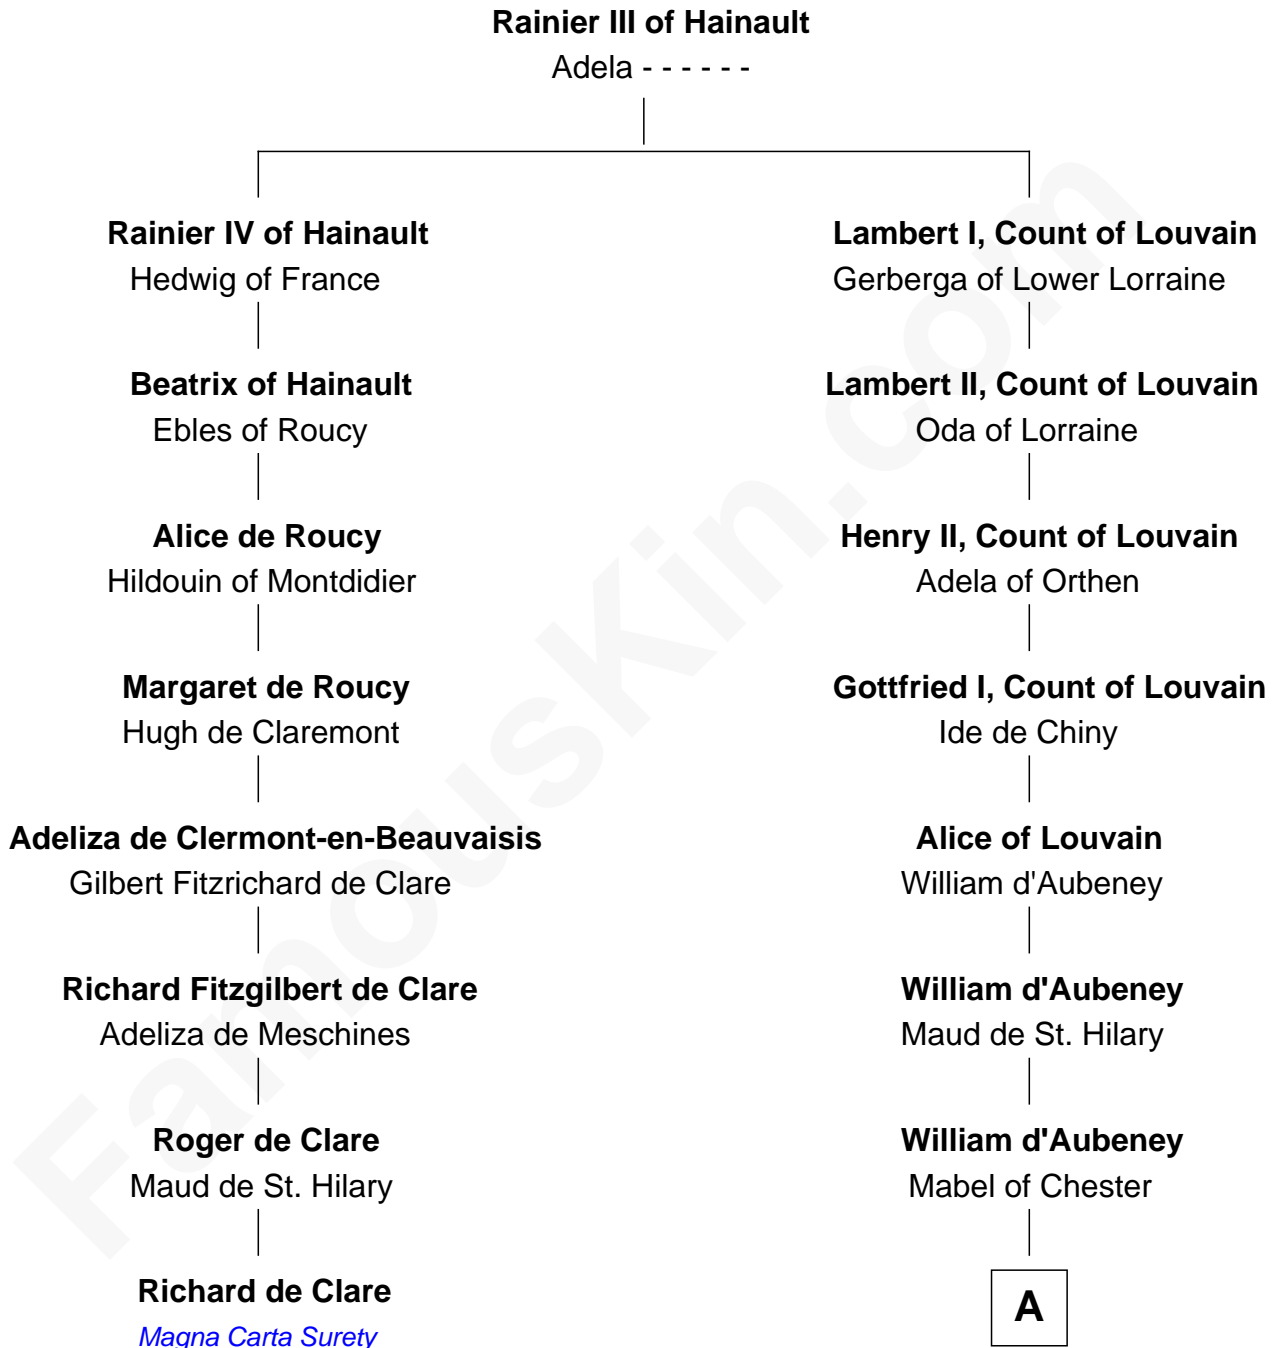

FamousKin.com Relationship Chart of

Richard de Clare

Magna Carta Surety

7th cousin 13 times removed of

Elihu Yale

Benefactor and Namesake of Yale College

A

Nichole d'Aubenev
Sir Roger de Somery

Joan de Somery
John IV le Strange

John V le Strange
Maud de Walton

Elizabeth le Strange
Gruffydd ap Madog

Gruffydd Fychan ap Gruffydd
Elen ferch Thomas ap Llewelyn

Tudor Gruffydd
Maud ferch Ienaf ap Adda

Lowri ferch Twdr
Gruffydd ap Einion