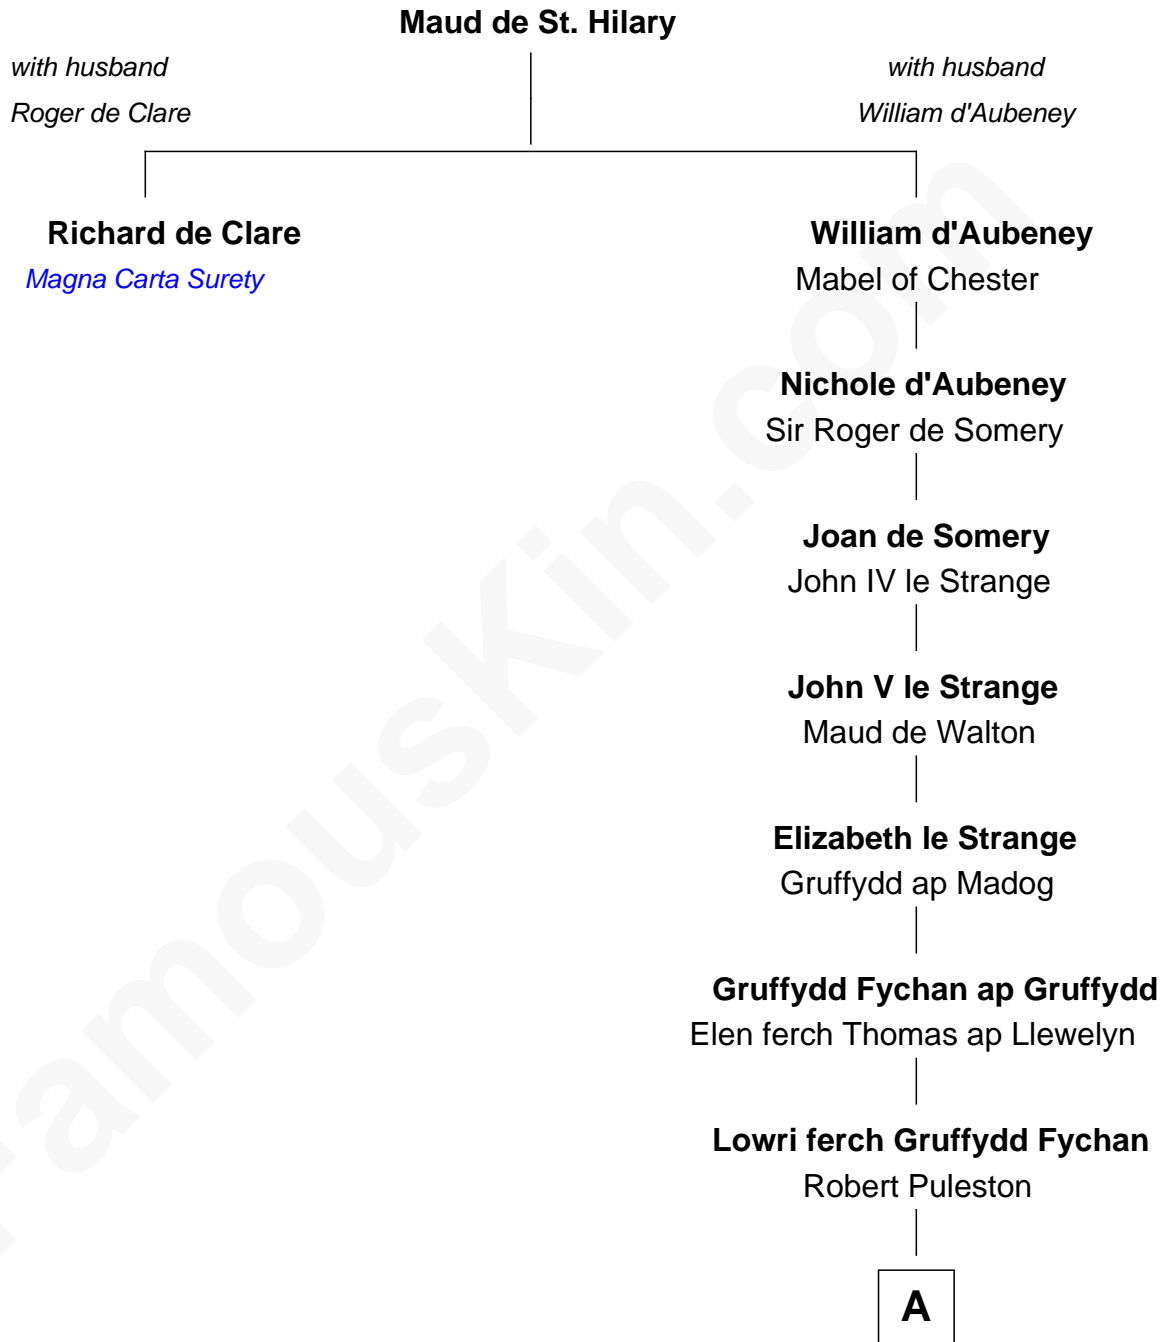

# FamousKin.com Relationship Chart of

**Richard de Clare**  
*Magna Carta Surety*

18th great-granduncle of

**Colonel Robert Gould Shaw**  
*U.S. Civil War leader of film "Glory" fame*

**A**

**Angharad Puleston**  
Edward Trevor ap Daffyd

**Rose Trevor ferch Edward**  
Otwell Worsley

**Margaret Worsley**  
Adrian Whetehill

**Sir Richard Whetehill**  
Elizabeth Muston

**Margery Whetehill**  
Edward Isaac

**Mary Isaac**  
Thomas Appleton

**Samuel Appleton**  
Judith Everard

—  
**Francis George Shaw**  
Sarah Blake Sturgis

—  
**Colonel Robert Gould Shaw**  
*Main character in film "Glory"*

FamousKin.com