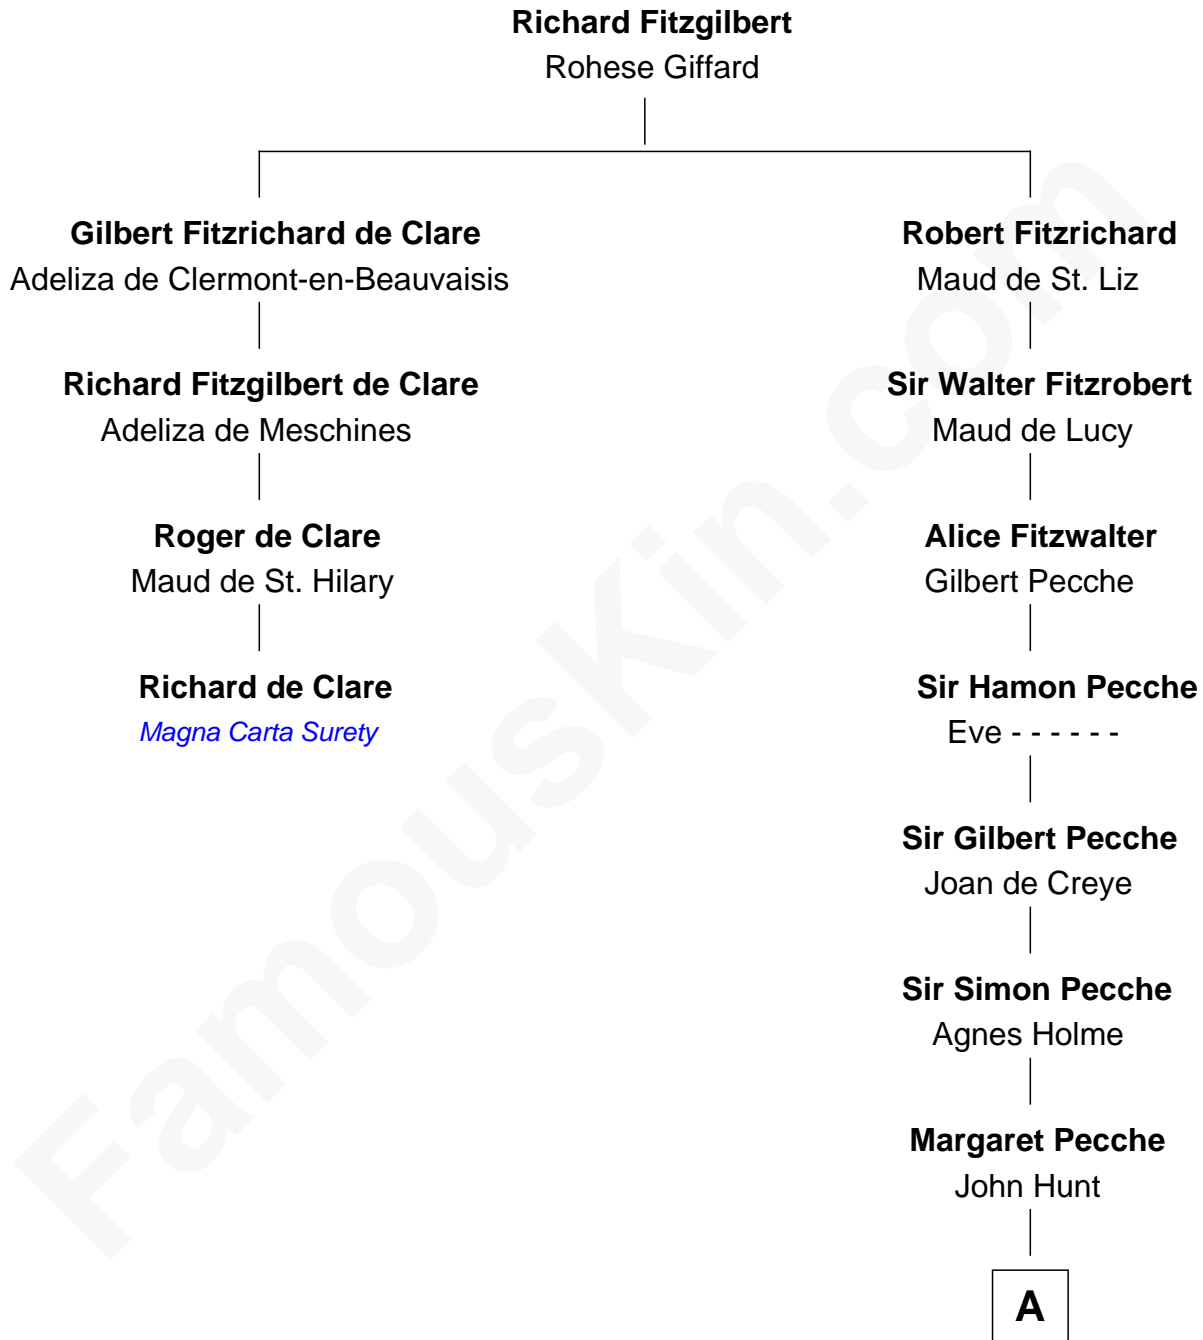

FamousKin.com Relationship Chart of

Richard de Clare

Magna Carta Surety

3rd cousin 18 times removed of

Elphalet Remington

Founder of Remington Arms Company

A

Iodena Hunt
Thomas Cornish

John Cornish

John Cornish
Agnes Walden

Mary Cornish
Thomas Everard

Henry Everard

Thomas Everard
Margaret Wiseman

John Everard
Judith Bourne

Judith Everard
Samuel Appleton

Col. Samuel Appleton
Anna Paine