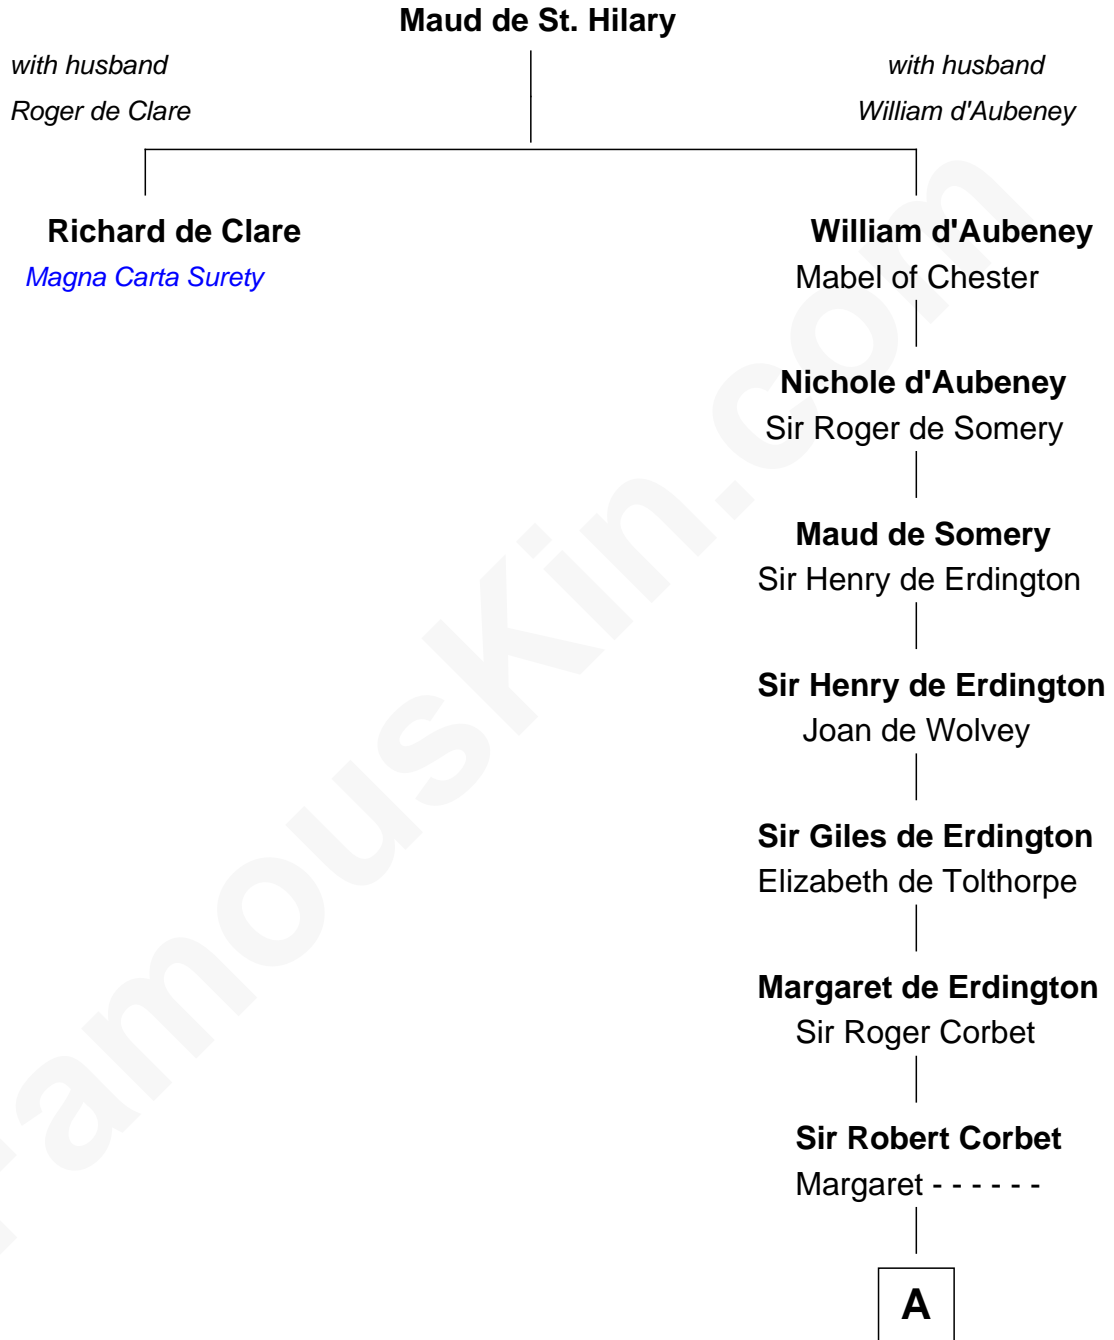

FamousKin.com Relationship Chart of

Richard de Clare

Magna Carta Surety

19th great-granduncle of

Norman Rockwell

American Artist

A

Mary Corbet
Robert Charlton