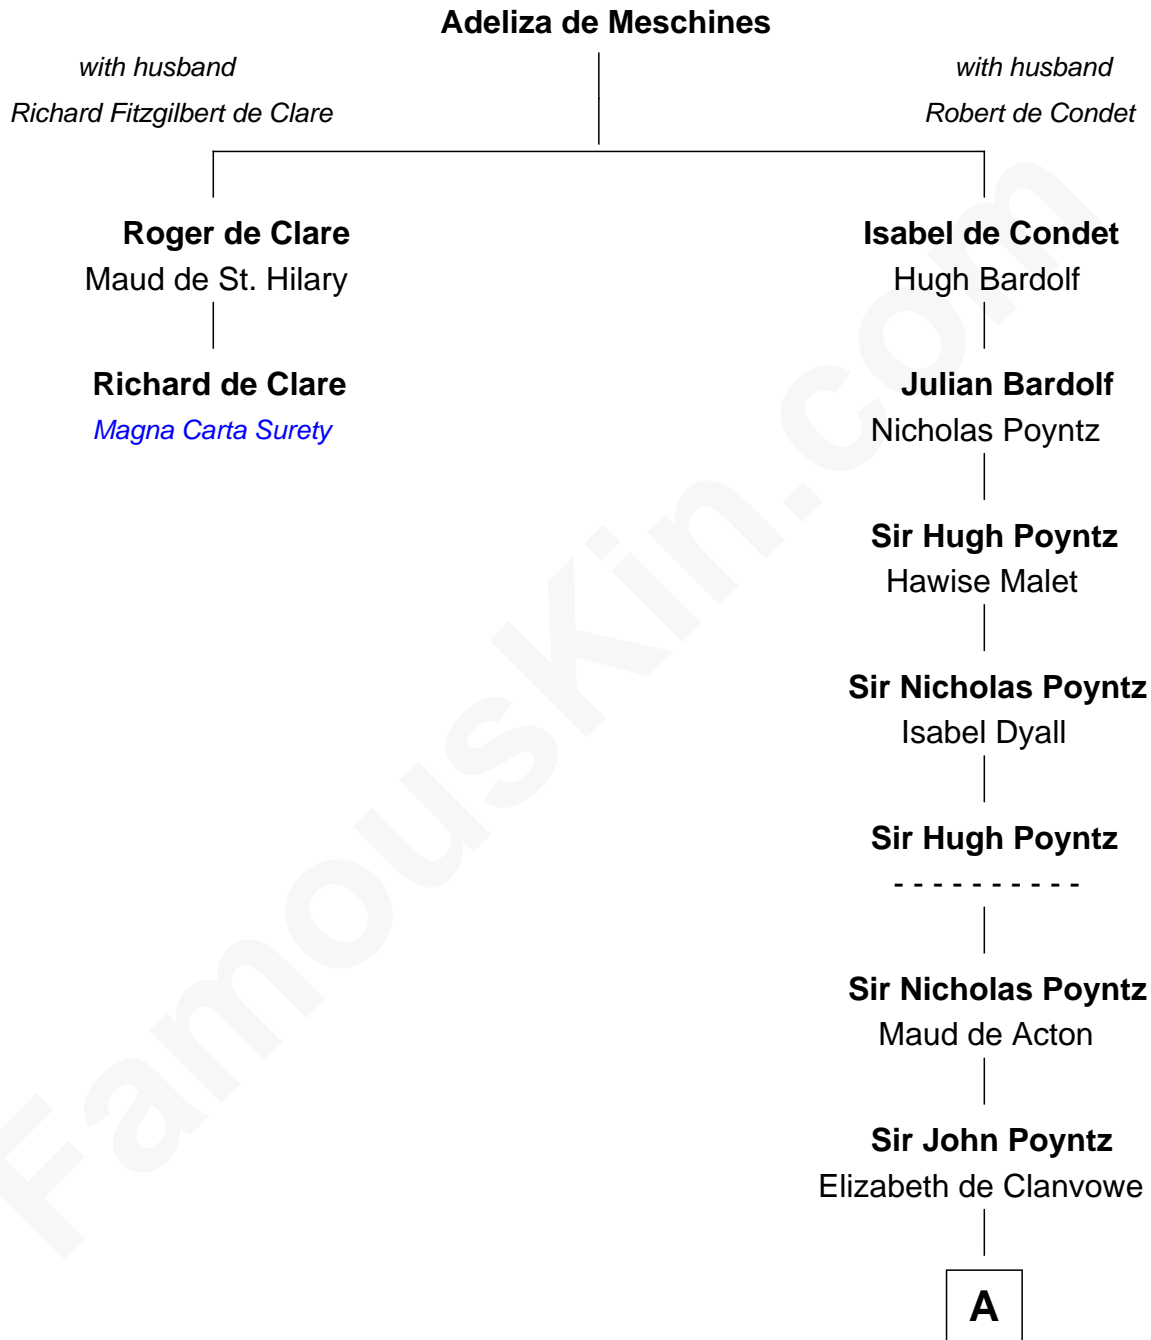

FamousKin.com Relationship Chart of

Richard de Clare

Magna Carta Surety

1st cousin 18 times removed of

William Greene

2nd Governor of Rhode Island

A

Robert Poyntz
Katherine FitzNichol