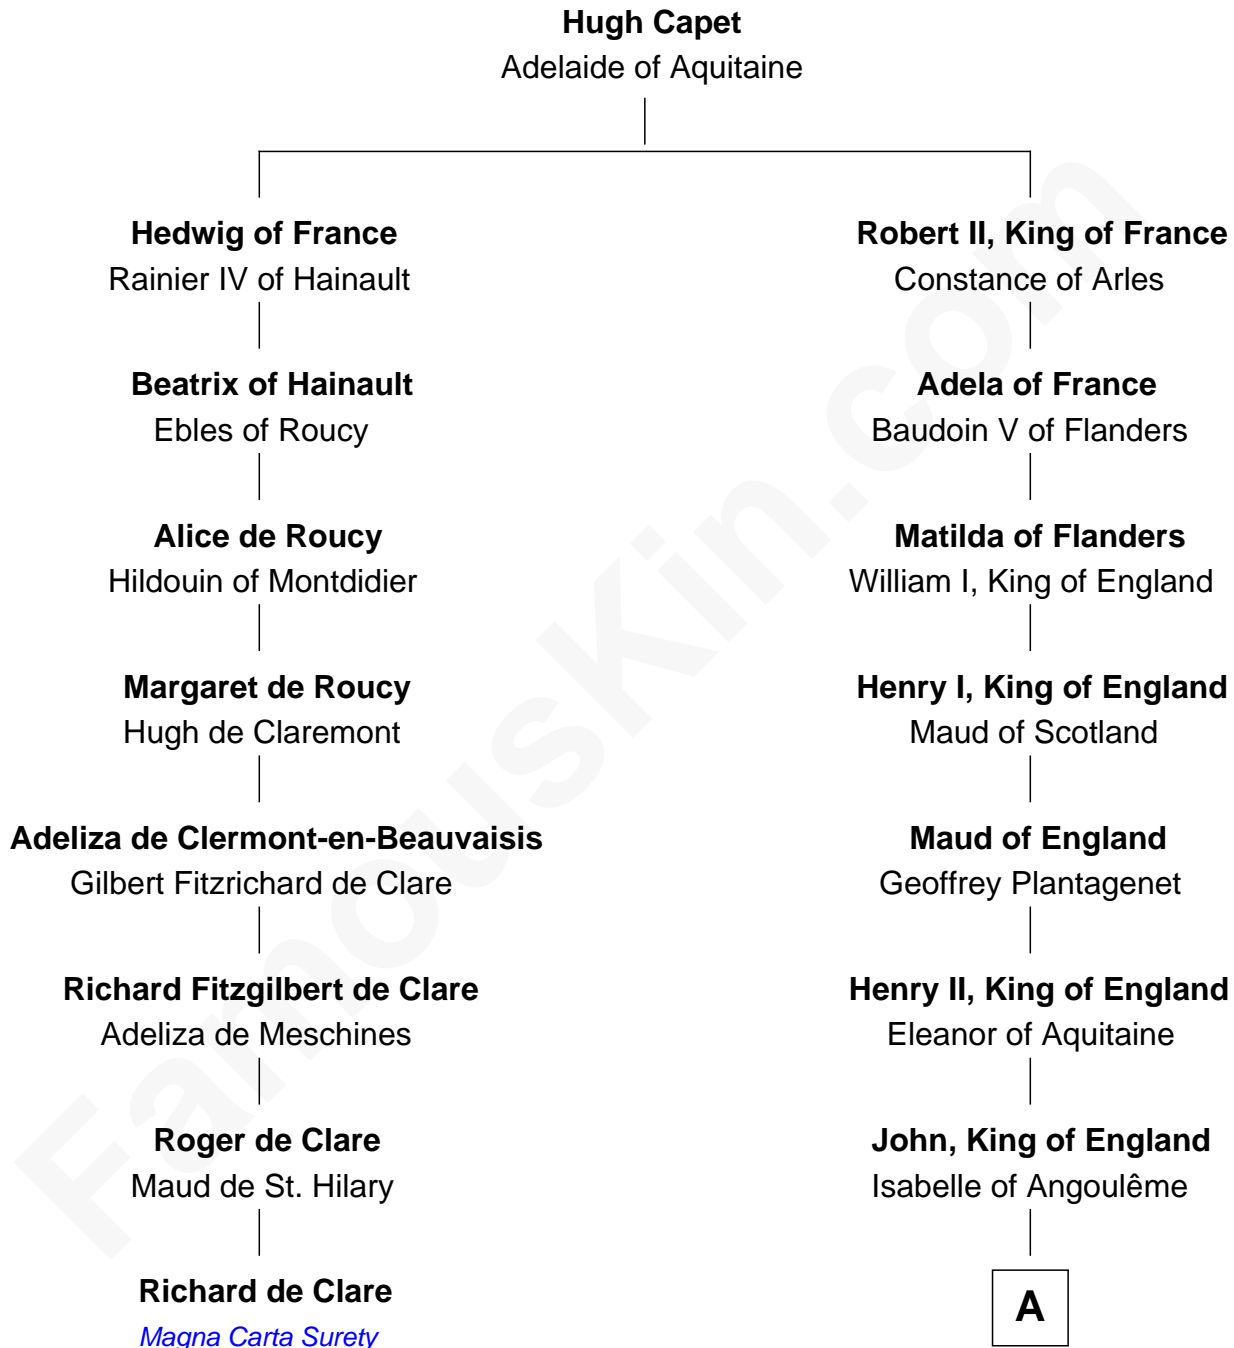

FamousKin.com Relationship Chart of

Richard de Clare
Magna Carta Surety

7th cousin 1 time removed of

King Edward I
King of England

FamousKin.com