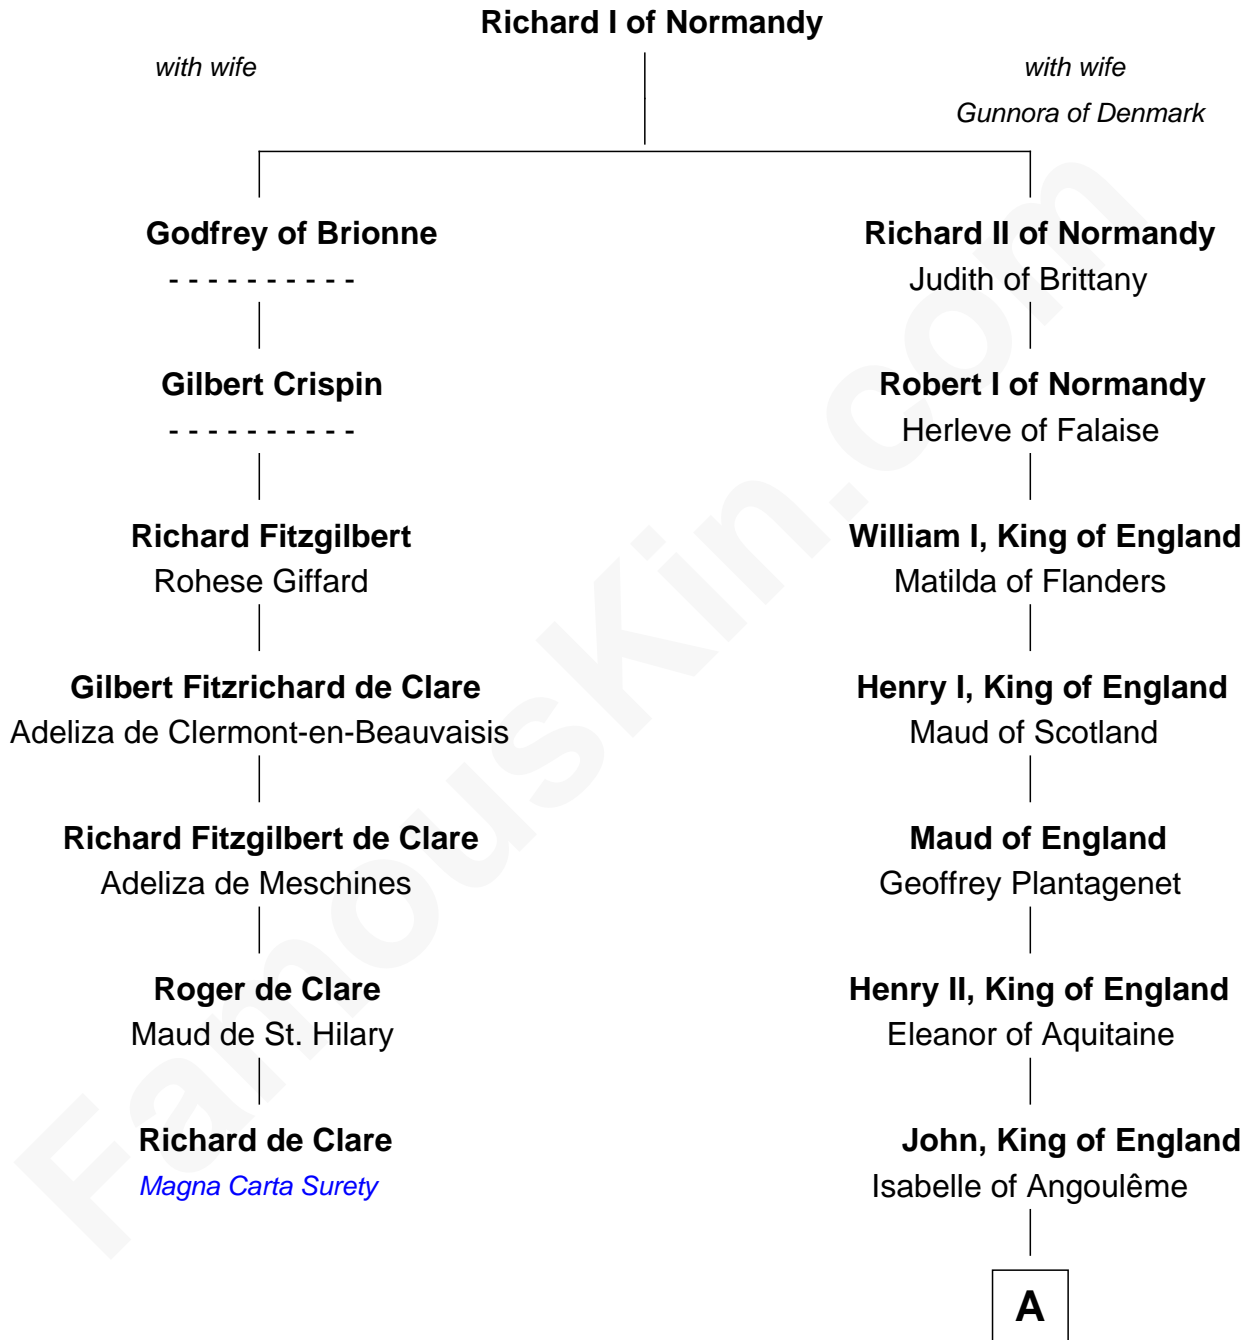

FamousKin.com Relationship Chart of

Richard de Clare
Magna Carta Surety

6th cousin 2 times removed of

King Edward I
King of England

FamousKin.com