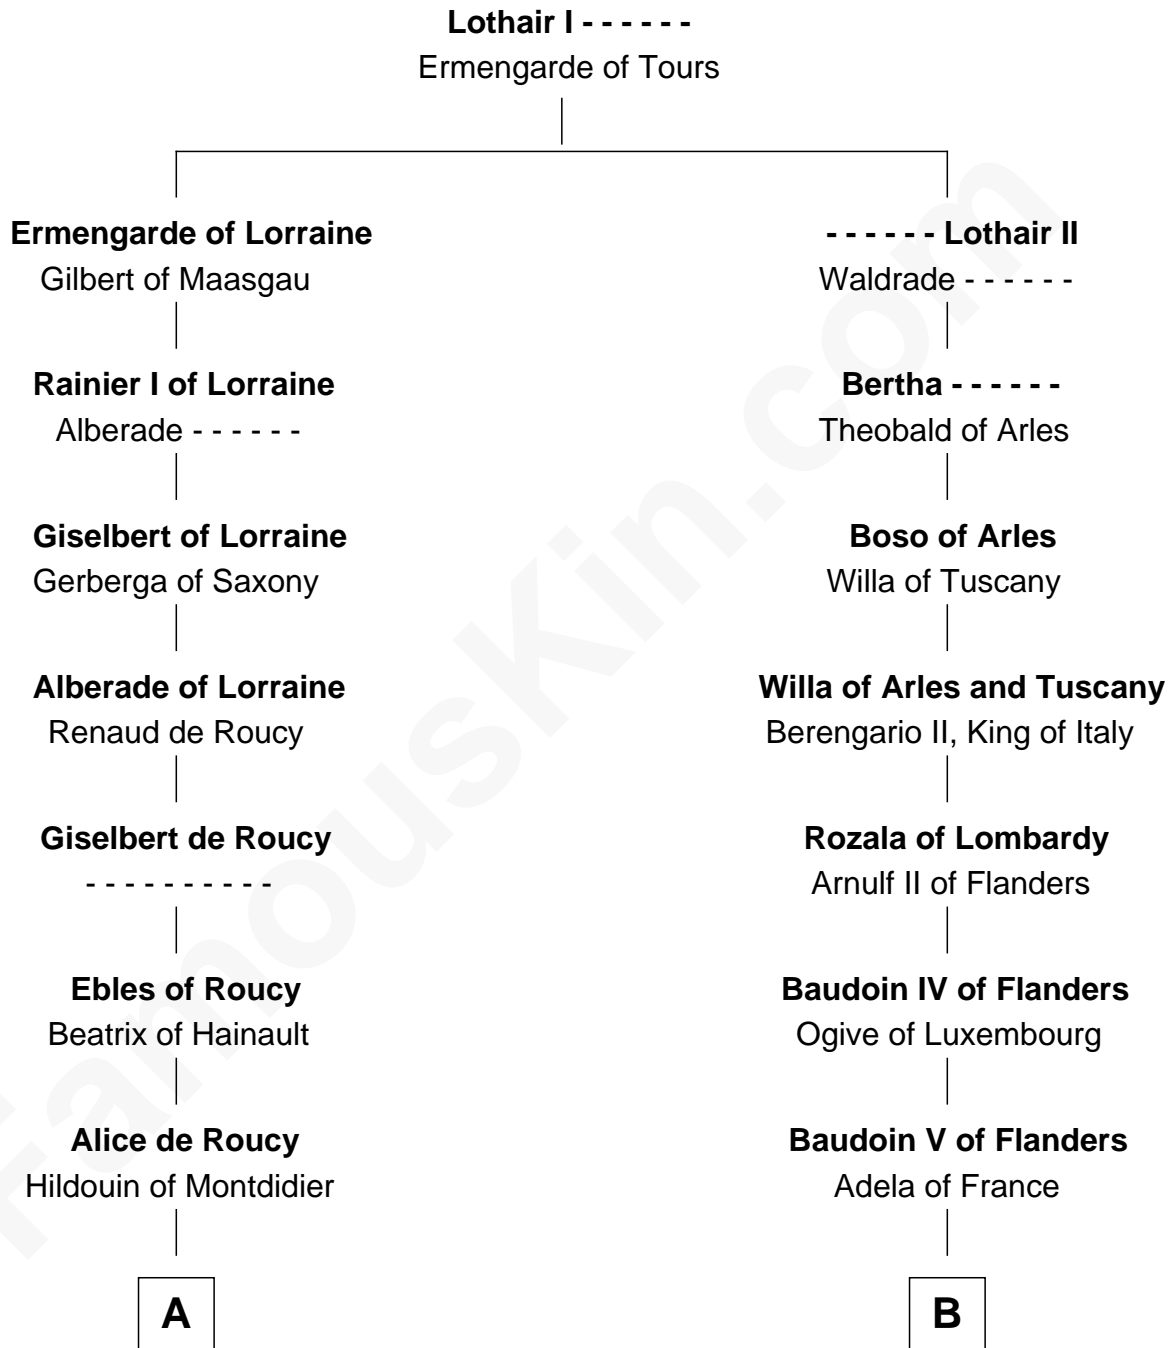

FamousKin.com Relationship Chart of

Richard de Clare

Magna Carta Surety

11th cousin 1 time removed of

King Henry III

King of England

A

Margaret de Roucy

Hugh de Claremont

Adeliza de Clermont-en-Beauvaisis

Gilbert Fitzrichard de Clare

Richard Fitzgilbert de Clare

Adeliza de Meschines

Roger de Clare

Maud de St. Hilary

Richard de Clare

Magna Carta Surety

B

Matilda of Flanders

William I, King of England

Henry I, King of England

Maud of Scotland

Maud of England

Geoffrey Plantagenet