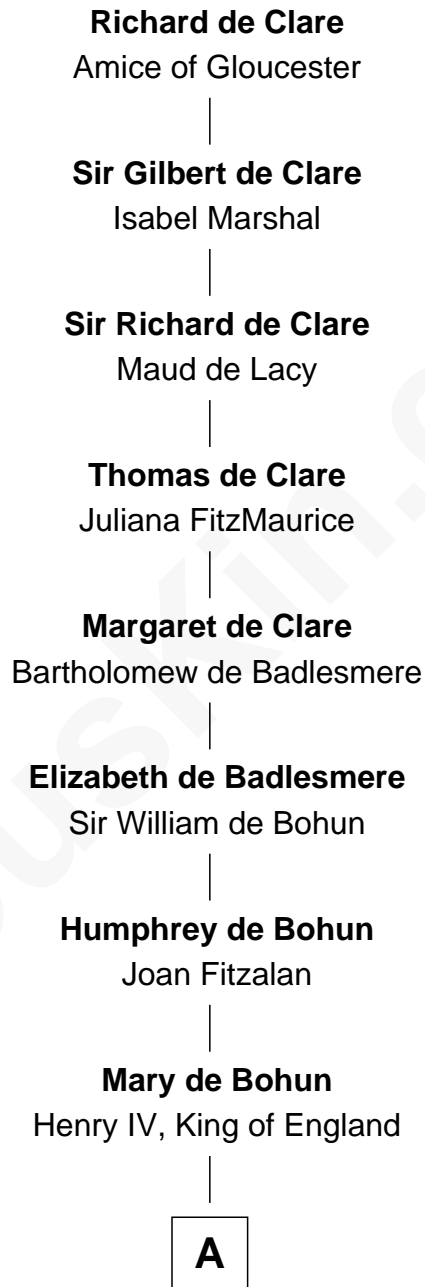

FamousKin.com Relationship Chart of

Richard de Clare

Magna Carta Surety

22nd Great-grandfather of

Orson Welles

Radio, Stage, and Movie Actor

A

Humphrey Plantagenet

Antigone Plantagenet

Henry Grey

Elizabeth Grey

Sir Roger Kynaston

Humphrey Kynaston

Elsbeth ferch Maredudd

Margaret Kynaston

John ap Ieuan ab Owain

Humphrey Wynn

Mawd ferch Oliver

Catrin Wynn

John Lloyd

Charles Lloyd

Elizabeth Stanley

Thomas Lloyd

Mary Jones

Deborah Lloyd

Mordecai Moore

B

B

—
Deborah Moore

Richard Hill

—
Rachel Hill

Richard Wells