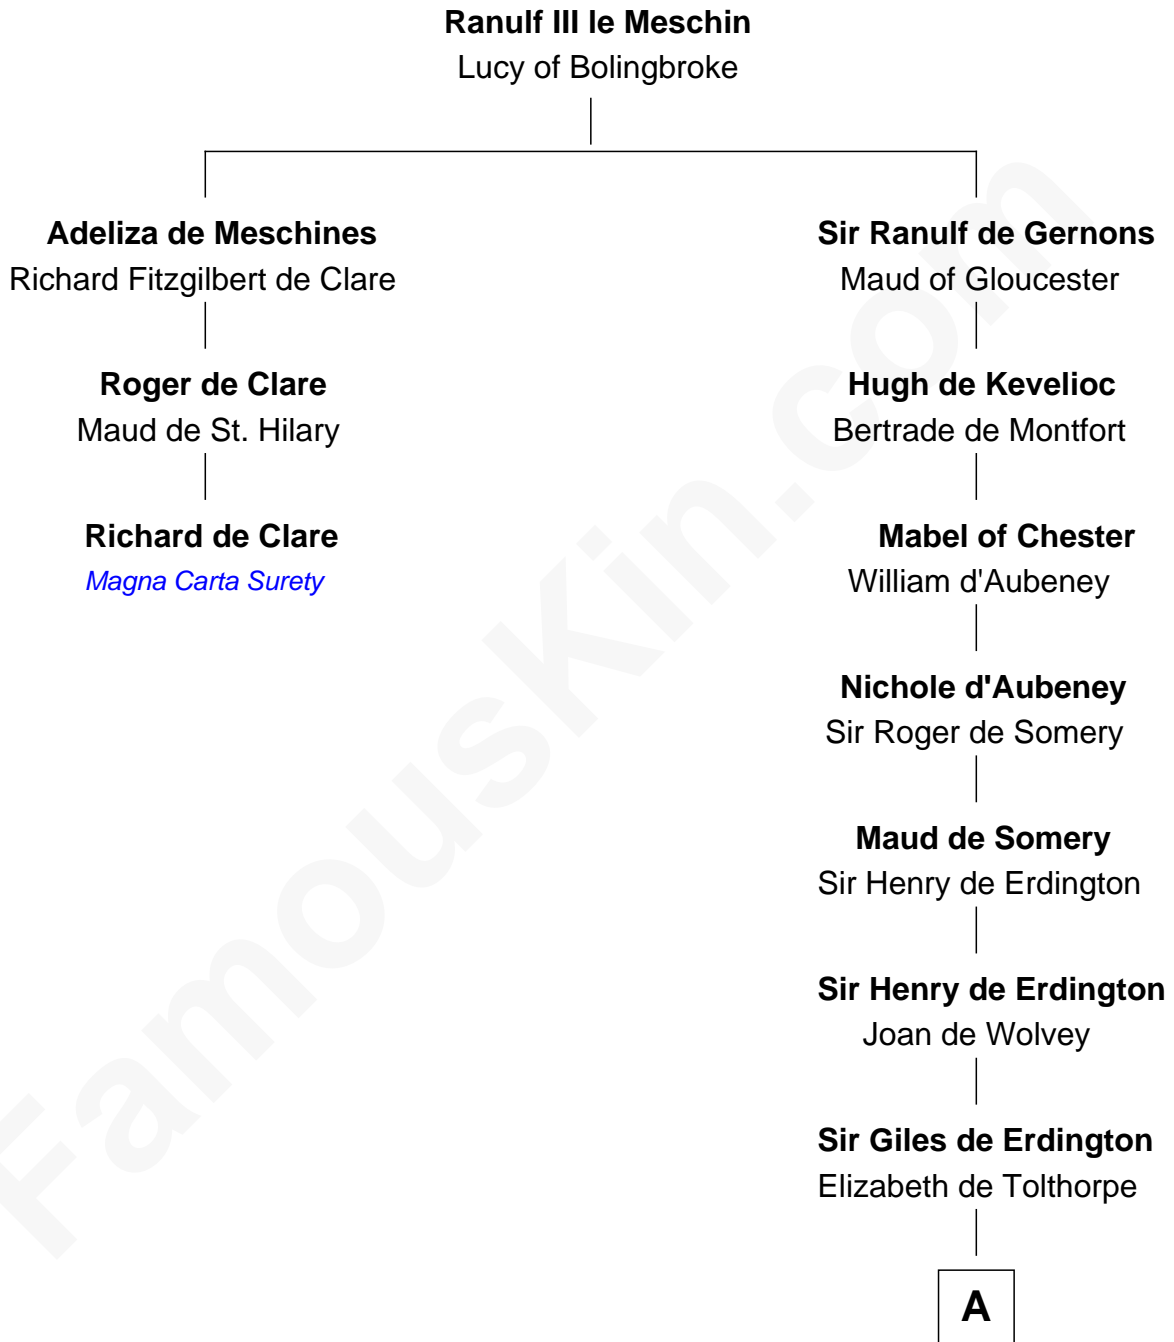

FamousKin.com Relationship Chart of

Richard de Clare

Magna Carta Surety

2nd cousin 17 times removed of

John Hancock

Signer of the Declaration of Independence

A

Margaret de Erdington