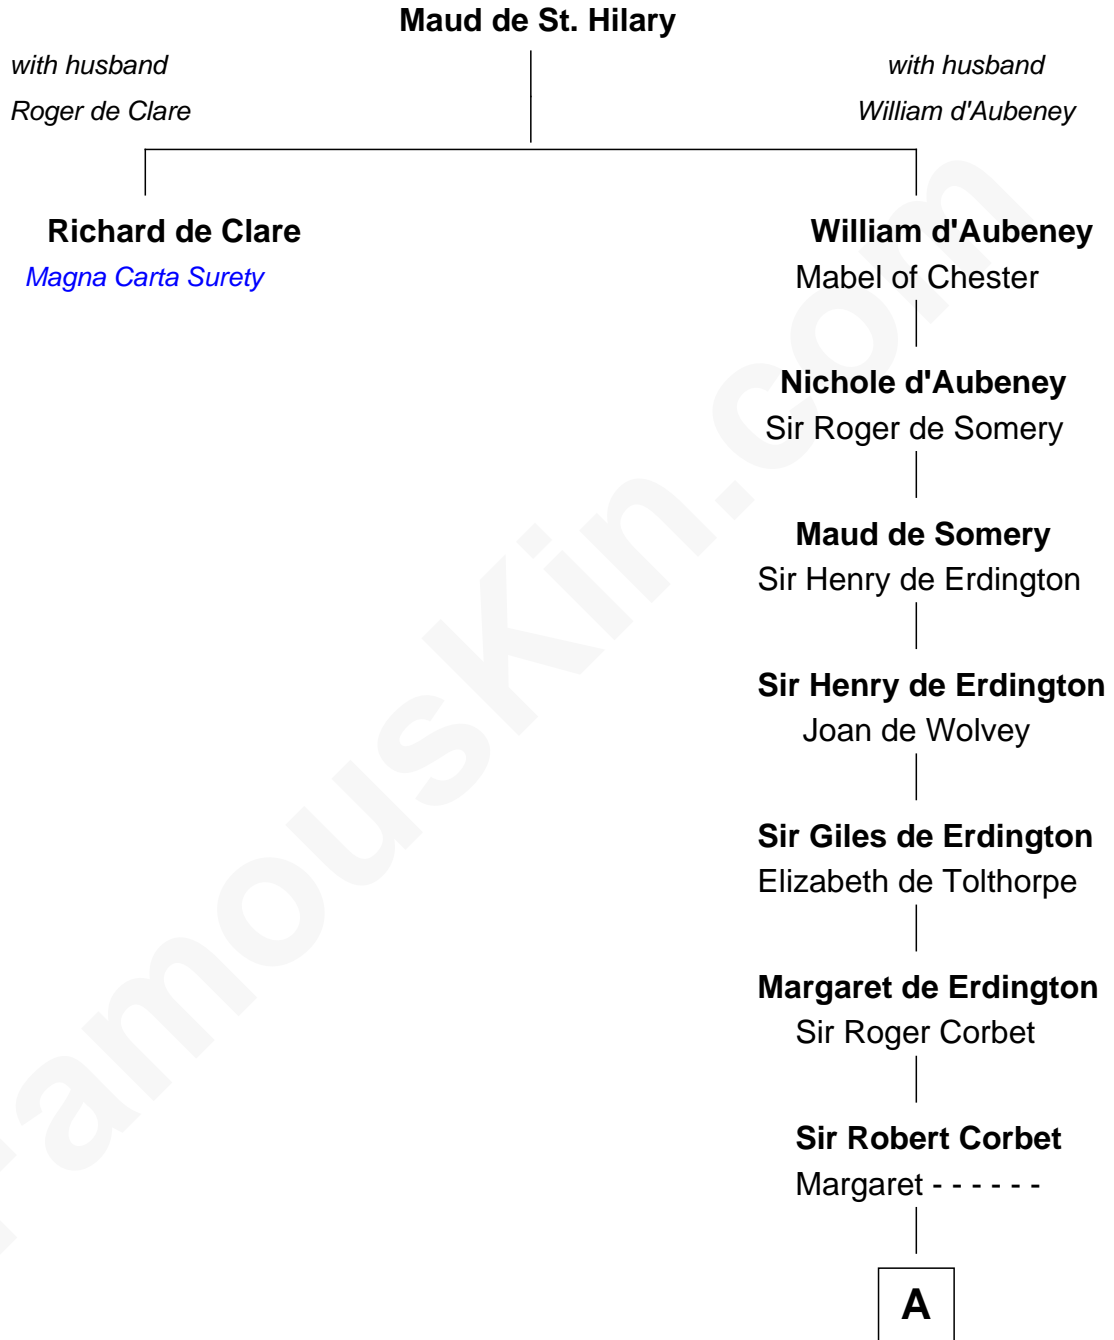

FamousKin.com Relationship Chart of

Richard de Clare

Magna Carta Surety

15th great-granduncle of

John Hancock

Signer of the Declaration of Independence

A

Mary Corbet
Robert Charlton