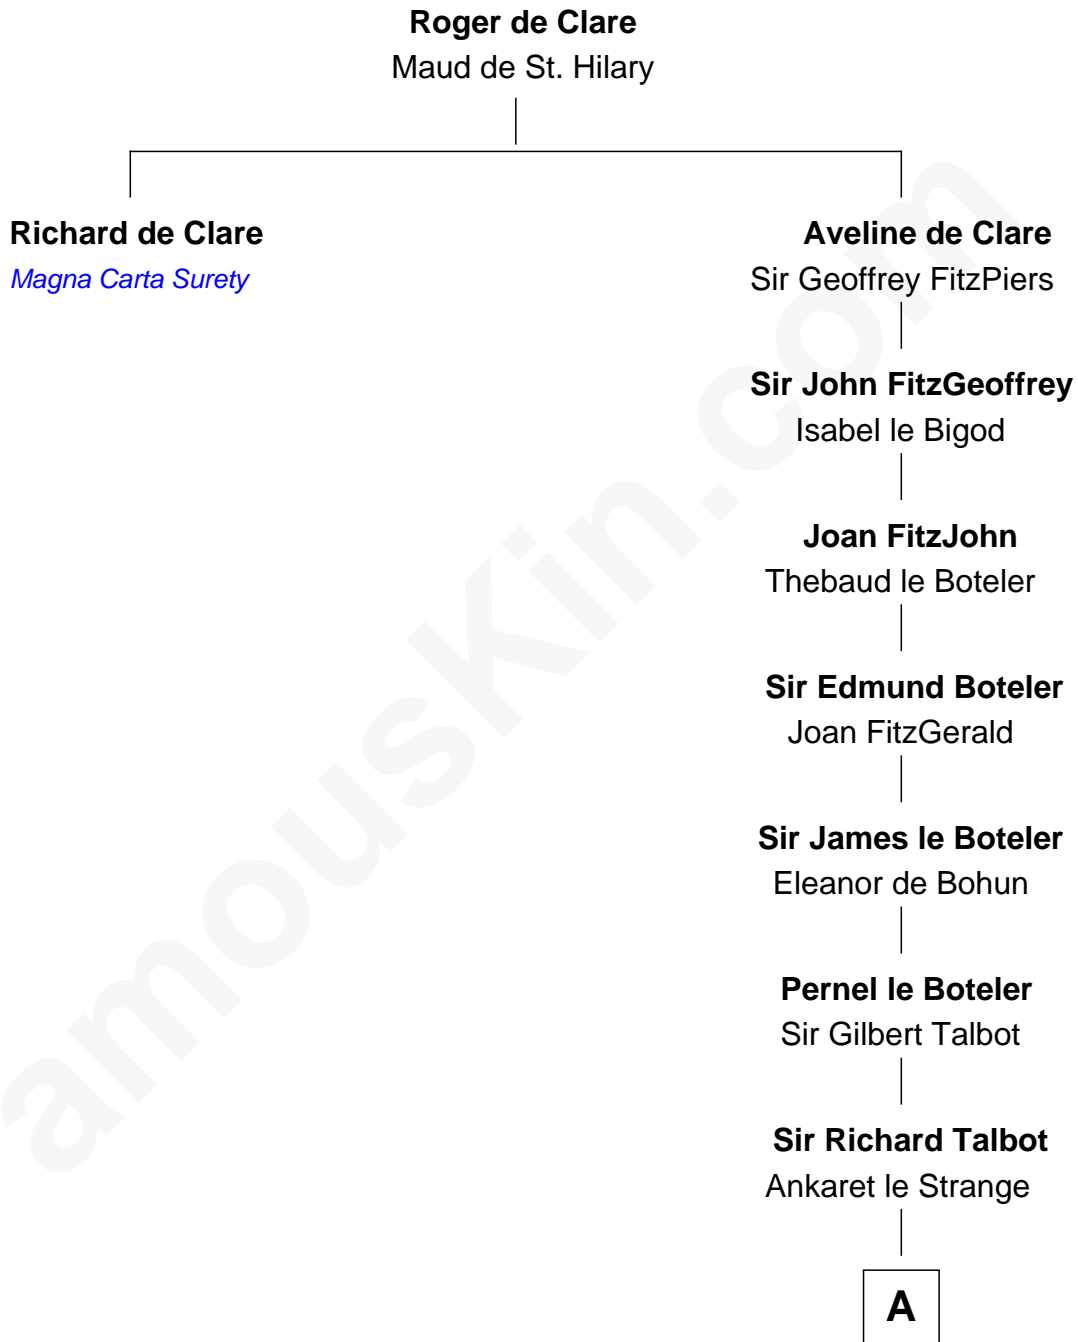

FamousKin.com Relationship Chart of

Richard de Clare

Magna Carta Surety

9th great-granduncle of

Catherine Parr

6th Wife of King Henry VIII

A

—
Mary Talbot

Sir Thomas Greene

—
Sir Thomas Greene

Marine Bellers

—
Sir Thomas Green

Joan Fogge

—
Maud Green

Sir Thomas Parr

—
Catherine Parr

6th Wife of King Henry VIII

FamousKin.com