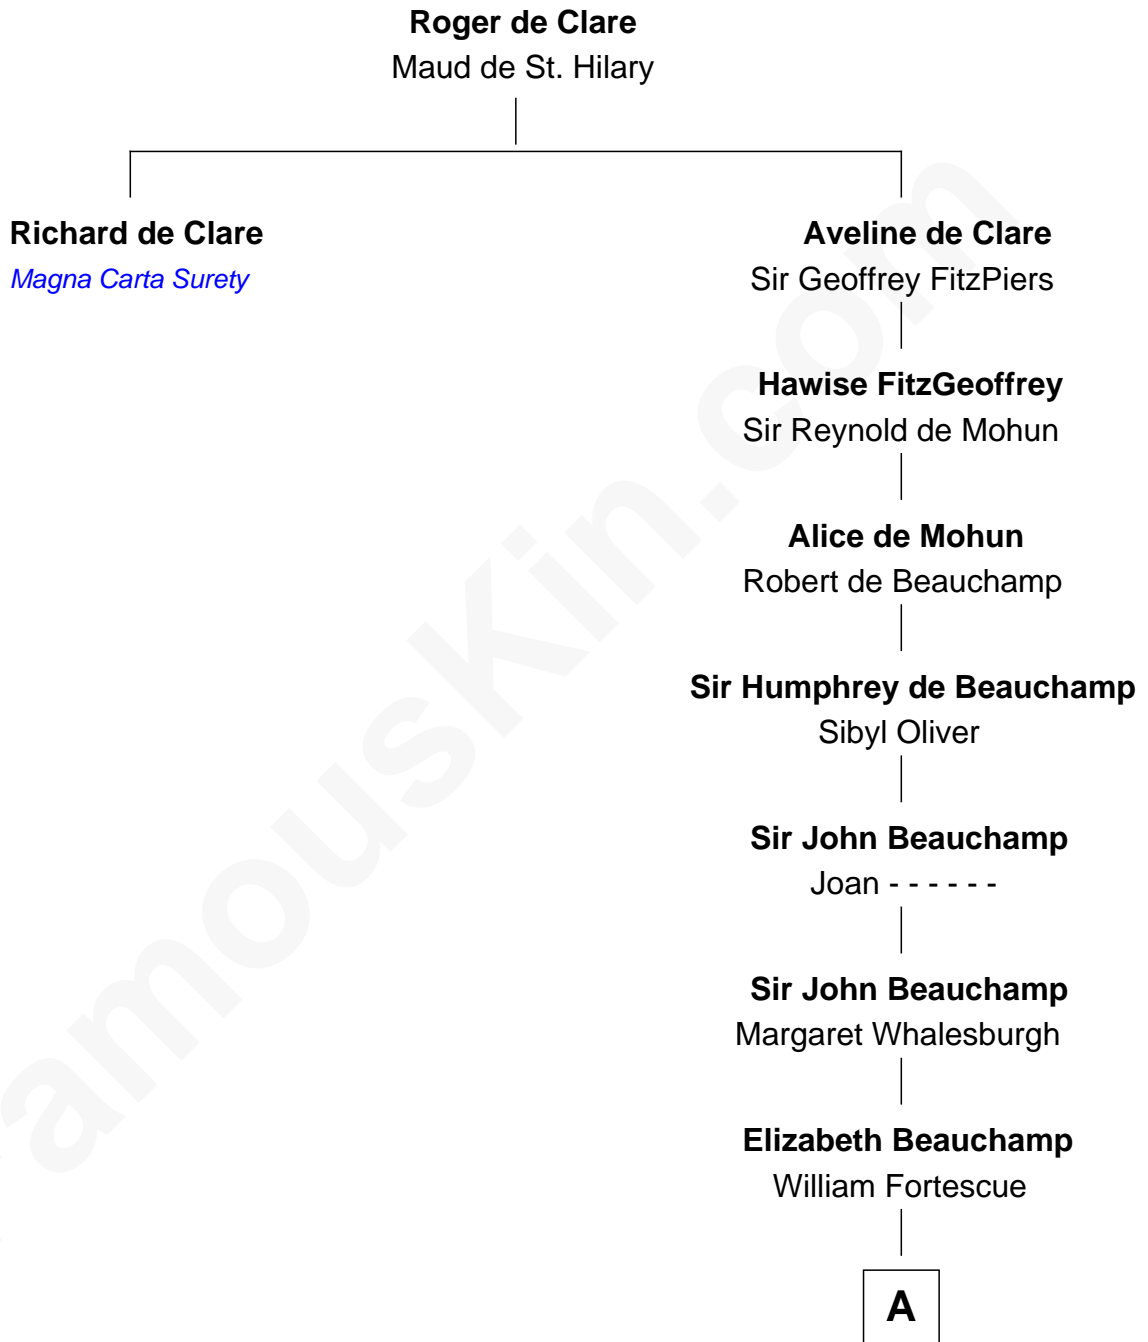

# FamousKin.com Relationship Chart of

**Richard de Clare**

*Magna Carta Surety*

19th great-granduncle of

**Lewis Henry Morgan**

*Pioneering Anthropologist*

**A**

**William Fortescue**

Matilda Falwell

**John Fortescue**

Joan Prutteston

**William Fortescue**

Elizabeth Champernowne

**Jane Fortescue**

John Cobleigh

**Margaret Cobleigh**

Sir Roger Giffard

**Jane Giffard**

Amyas Chichester

**Frances Chichester**

John Wyatt

**Margaret Wyatt**

Matthew Allyn

**Mary Allyn**