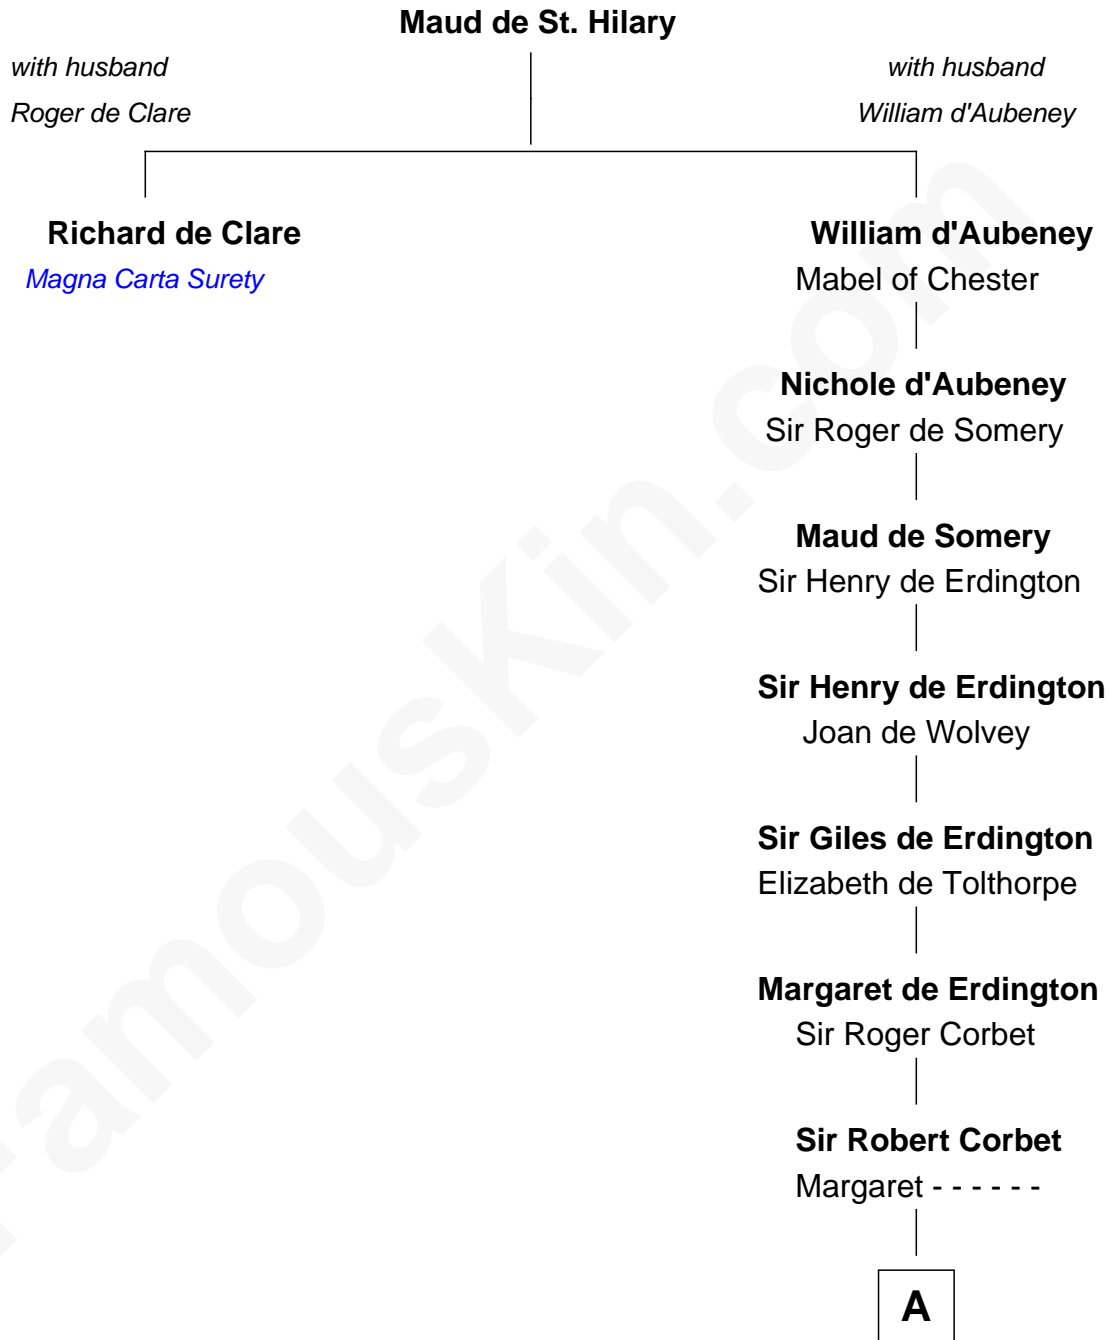

# FamousKin.com Relationship Chart of

**Richard de Clare**

*Magna Carta Surety*

18th great-granduncle of

**C. W. Post**

*Founder of Post Cereals*

**A**

**Sir Roger Corbet**

Elizabeth Hopton

**Sir Richard Corbet**

Elizabeth Devereux

**Sir Robert Corbet**

Elizabeth Vernon

**Dorothy Corbet**

Sir Richard Mainwaring

**Sir Arthur Mainwaring**