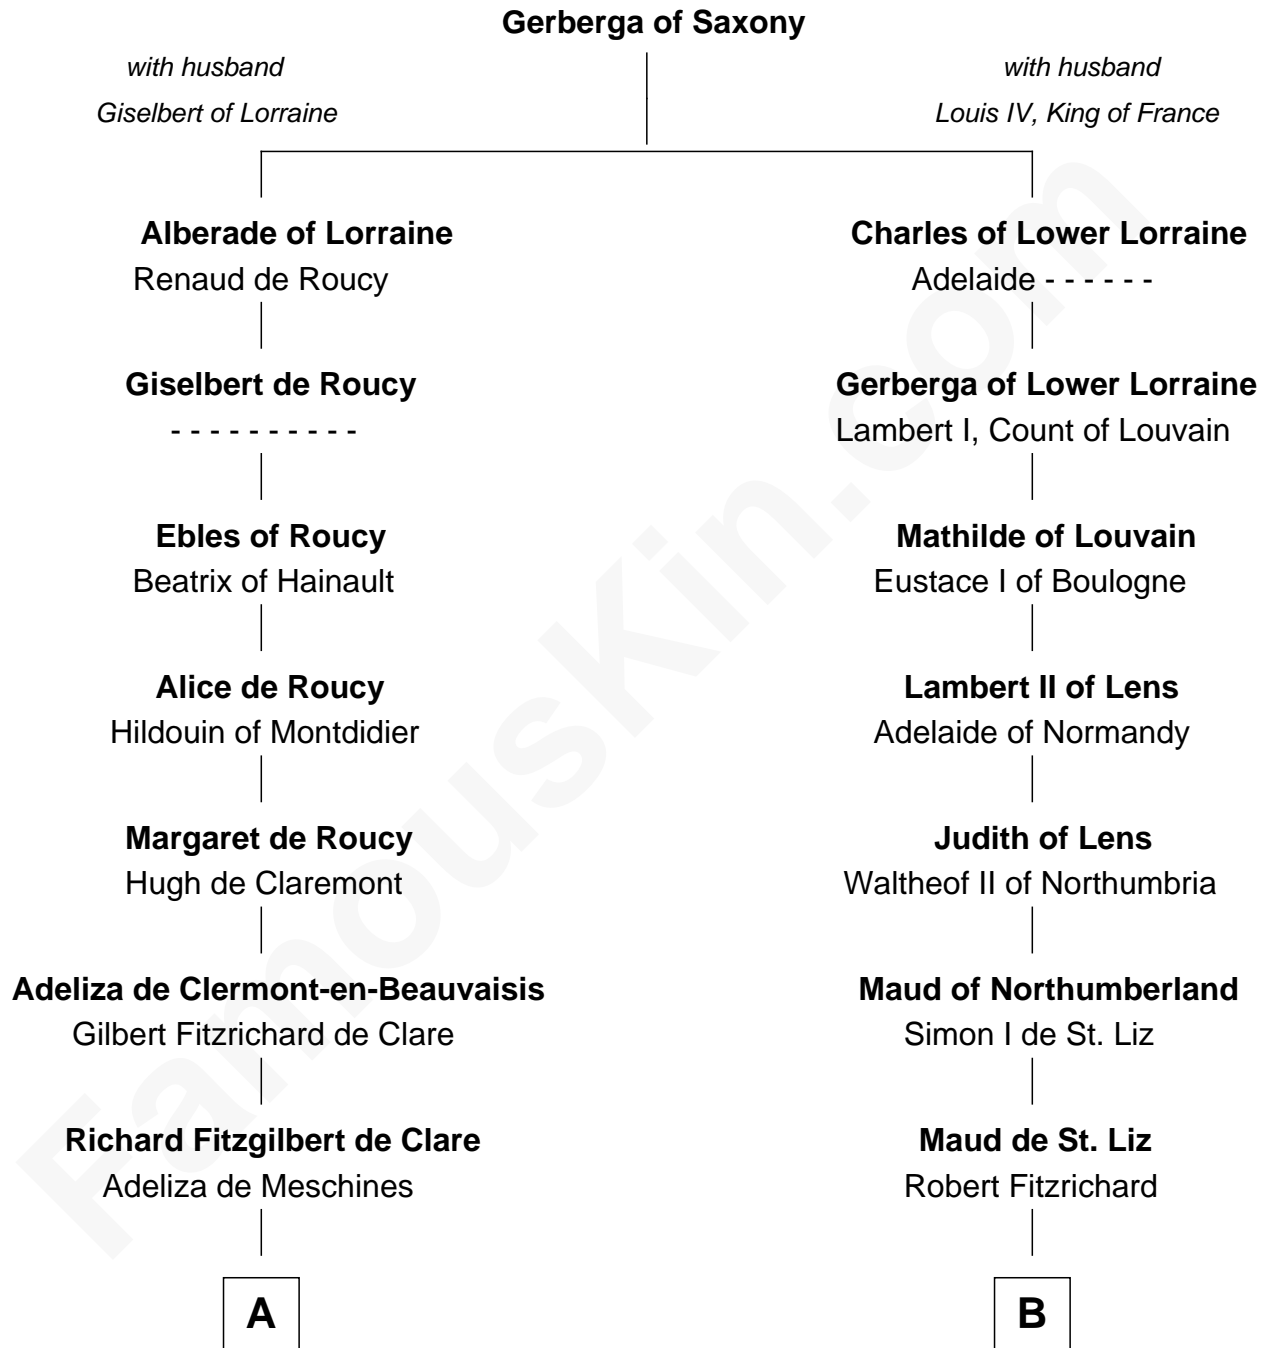

FamousKin.com Relationship Chart of

Richard de Clare

Magna Carta Surety

8th cousin of

Robert Fitzwalter

Magna Carta Surety

A

Roger de Clare
Maud de St. Hilary

Richard de Clare
Magna Carta Surety

B

Sir Walter Fitzrobert
Maud de Lucy

Robert Fitzwalter
Magna Carta Surety

FamousKin.com