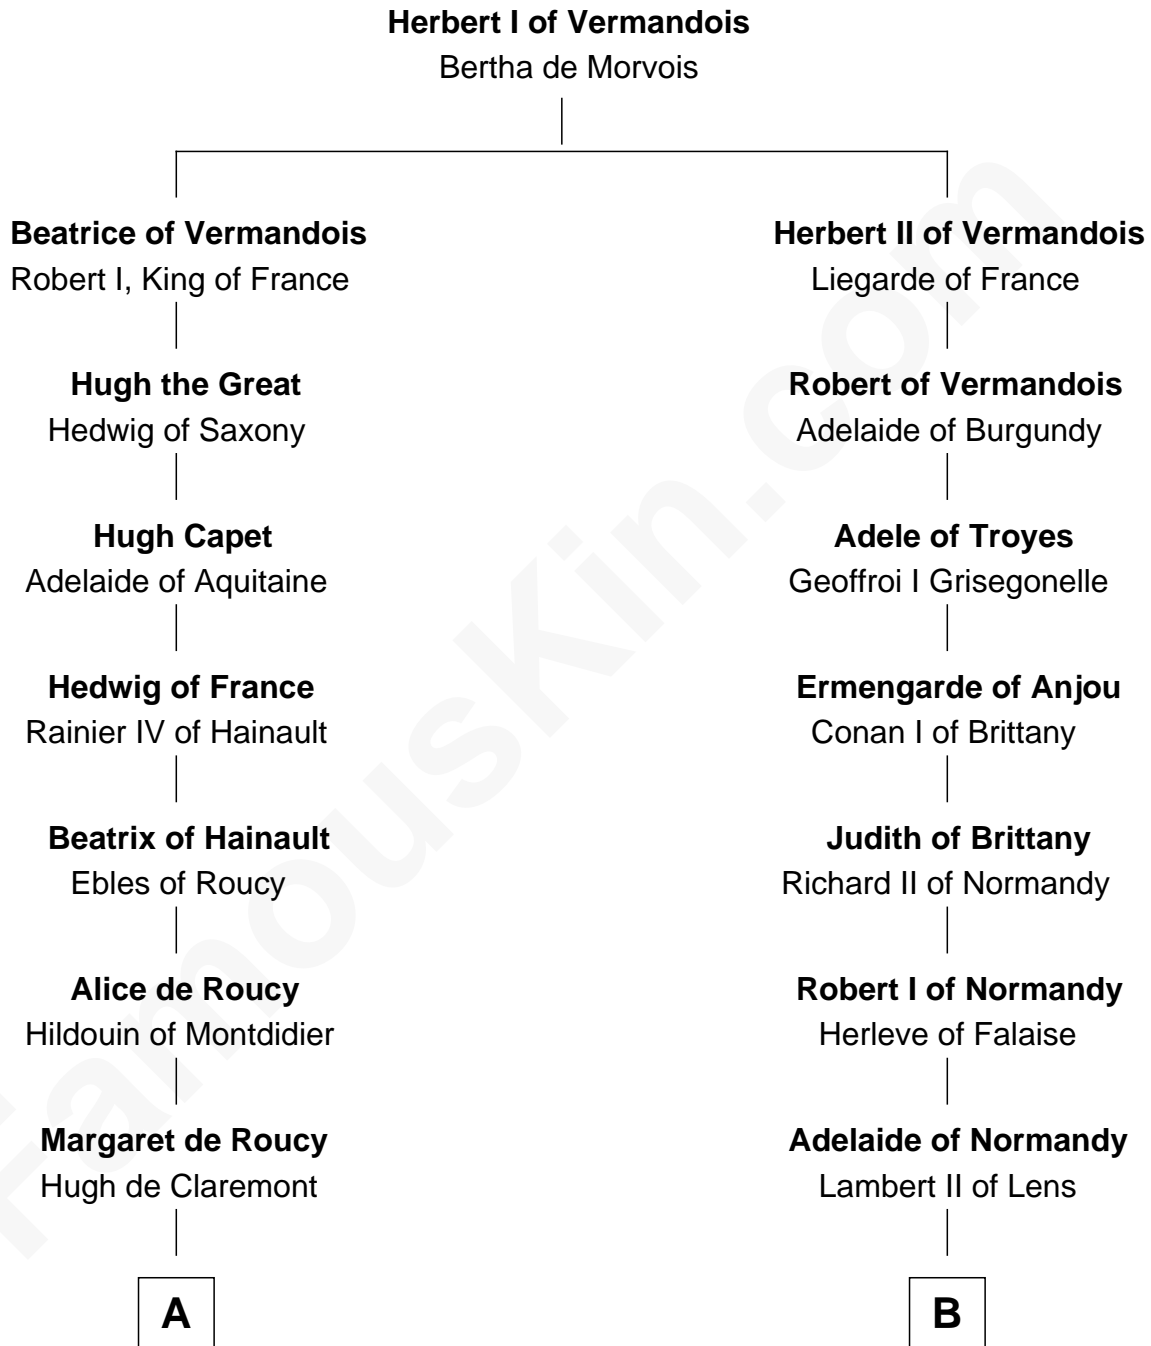

FamousKin.com Relationship Chart of

Richard de Clare

Magna Carta Surety

10th cousin 1 time removed of

Robert Fitzwalter

Magna Carta Surety

A

Adeliza de Clermont-en-Beauvaisis

Gilbert Fitzrichard de Clare

Richard Fitzgilbert de Clare

Adeliza de Meschines

Roger de Clare

Maud de St. Hilary

Richard de Clare

Magna Carta Surety

B

Judith of Lens

Waltheof II of Northumbria

Maud of Northumberland

Simon I de St. Liz

Maud de St. Liz

Robert Fitzrichard

Sir Walter Fitzrobert

Maud de Lucy