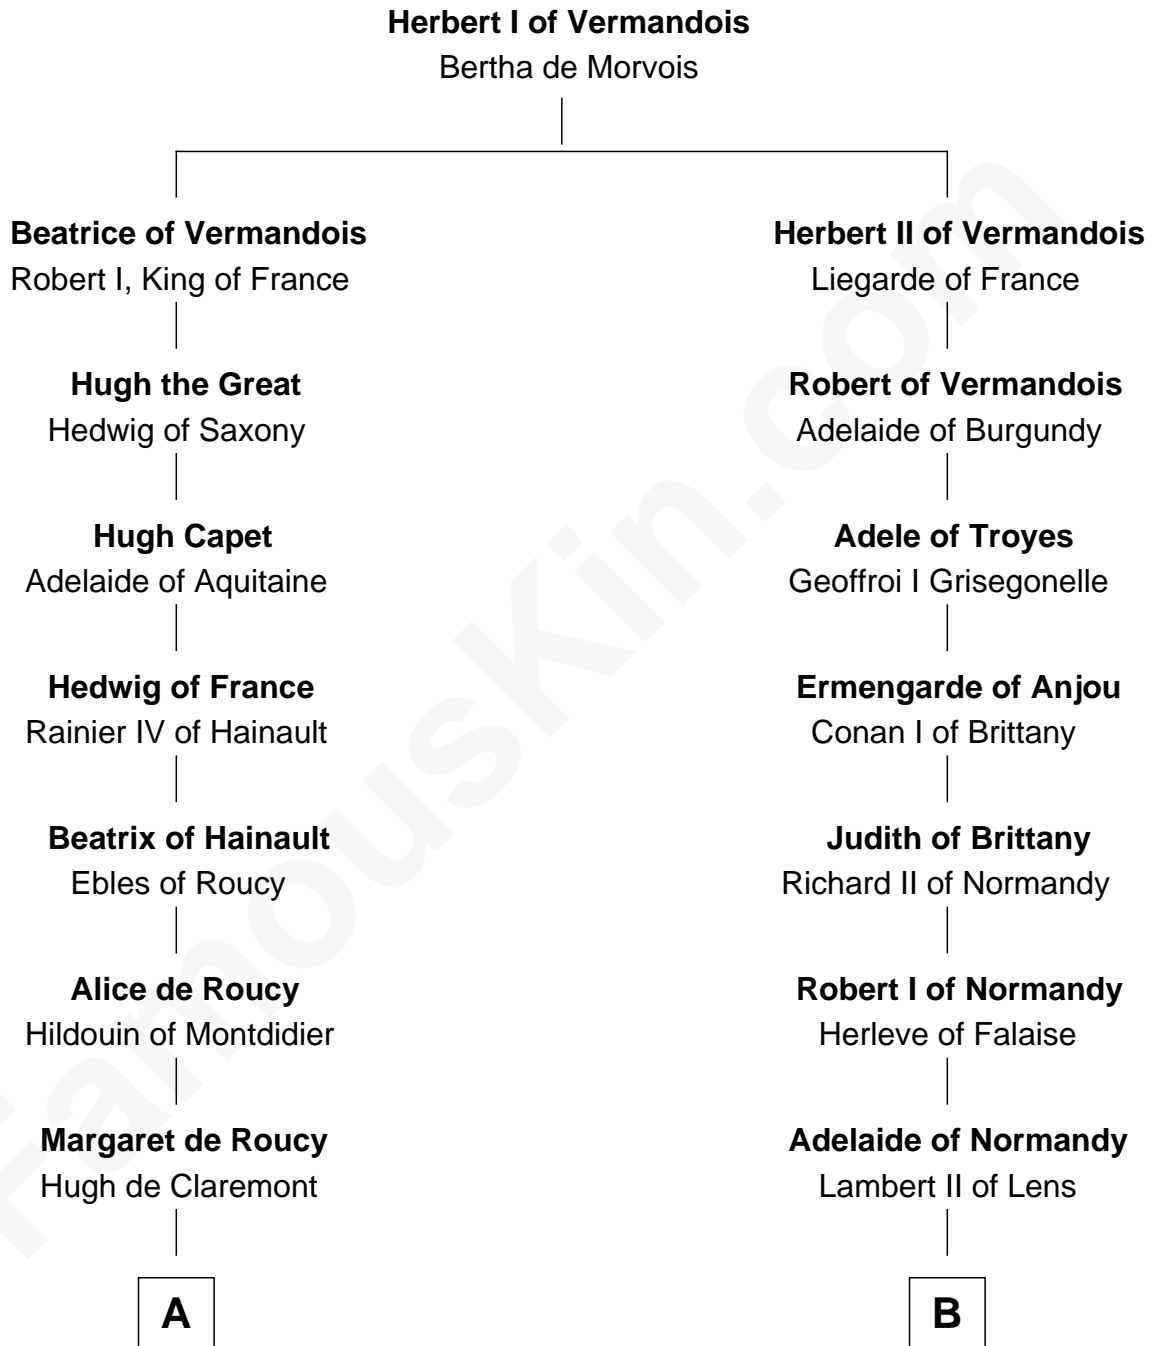

FamousKin.com Relationship Chart of

Richard de Clare

Magna Carta Surety

10th cousin 1 time removed of

Saher de Quincy

Magna Carta Surety

A

Adeliza de Clermont-en-Beauvaisis

Gilbert Fitzrichard de Clare

Richard Fitzgilbert de Clare

Adeliza de Meschines

Roger de Clare

Maud de St. Hilary

Richard de Clare

Magna Carta Surety

B

Judith of Lens

Waltheof II of Northumbria

Maud of Northumberland

Simon I de St. Liz

Maud de St. Liz

Saher I de Quincy

Robert de Quincy

Orabel FitzNess