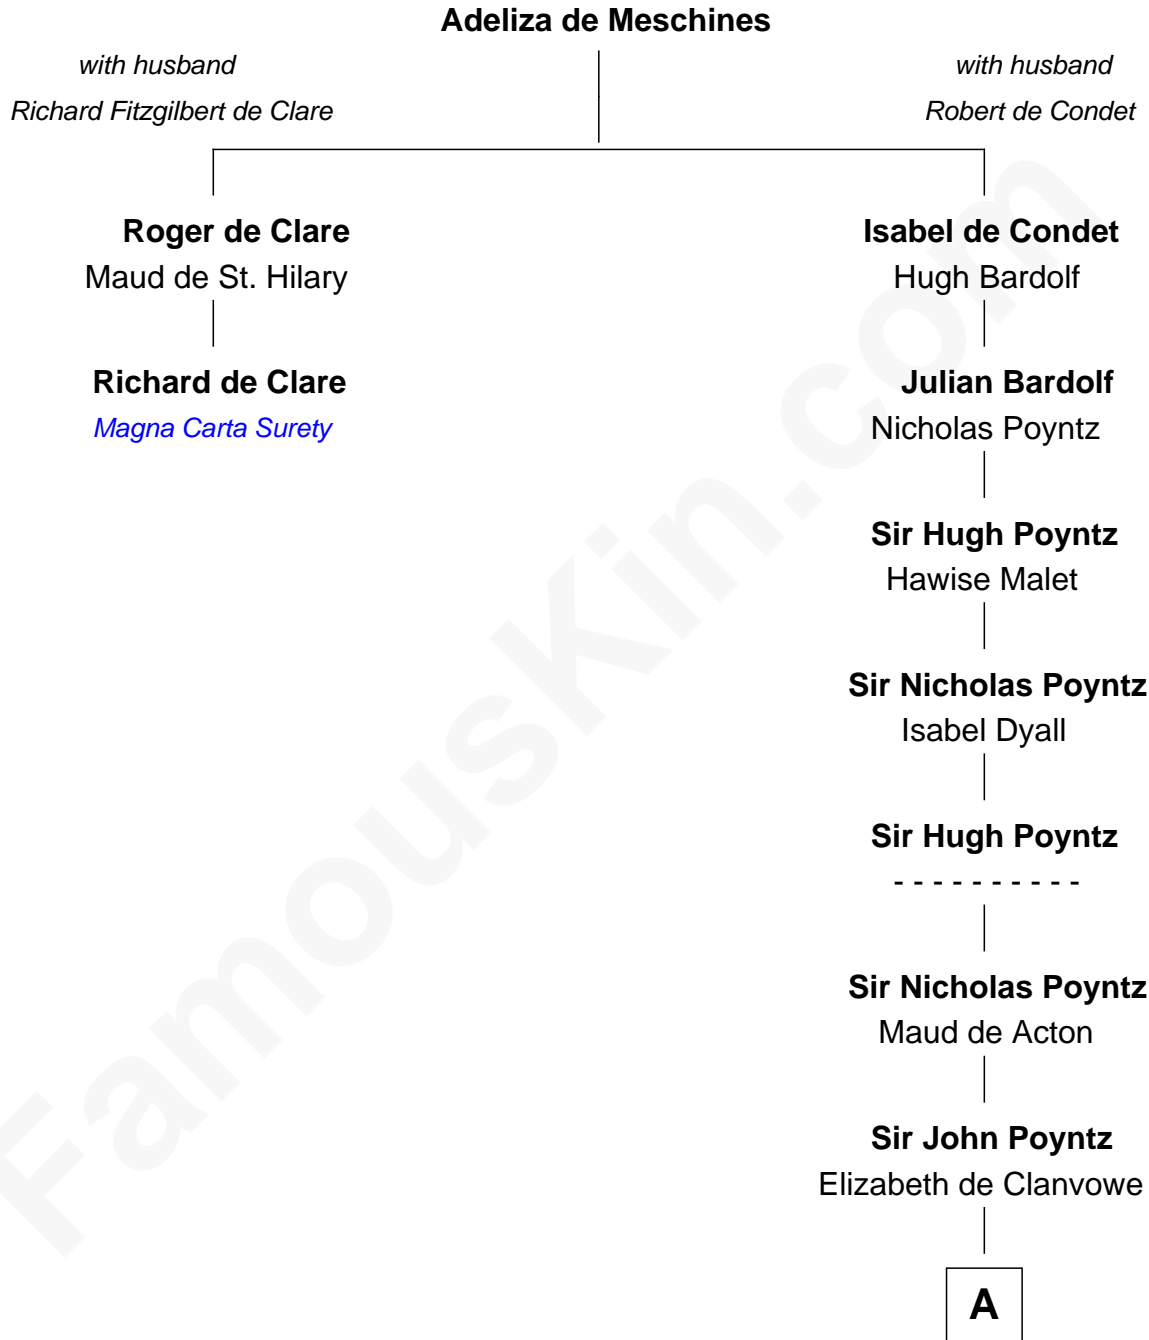

# FamousKin.com Relationship Chart of

**Richard de Clare**

*Magna Carta Surety*

1st cousin 20 times removed of

**Samuel Ward King**

*15th Governor of Rhode Island*

**A**

**Robert Poyntz**  
Katherine FitzNichol

**Thomas Poyntz**  
Jane - - - - -

**Margaret Poyntz**  
Ralph Greville

**John Greville**  
Jane Forster

**Agnes Greville**  
Sir Edmund Tame

**Margaret Tame**  
Sir Humphrey Stafford

**Ellen Stafford**  
Thomas Barlow