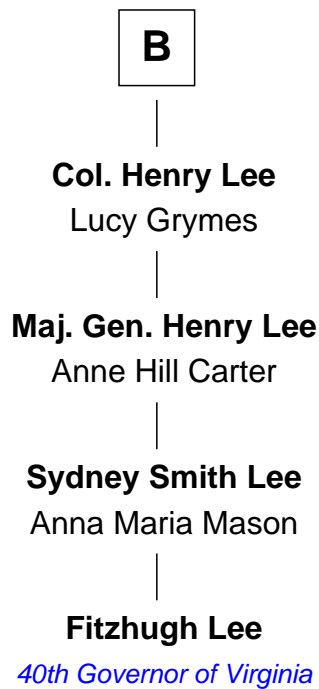

# FamousKin.com Relationship Chart of

**Richard de Clare**

*Magna Carta Surety*

19th Great-grandfather of

**Fitzhugh Lee**

*40th Governor of Virginia*

**Richard de Clare**

Amice of Gloucester

**Elizabeth de Badlesmere**

Sir William de Bohun

**Elizabeth de Bohun**

Sir Richard Fitzalan

**Elizabeth Fitzalan**

Sir Robert Goushill

**A**

**A**

**Joan Goushill**  
Sir Thomas Stanley

**Katherine Stanley**  
Sir John Savage

**Dulcia Savage**  
Sir Henry Bold

**Maud Bold**  
Thomas Gerard

**Jennet Gerard**  
Richard Eltonhead

**William Eltonhead**  
Anne Bowers

**Richard Eltonhead**  
Anne Sutton

**Alice Eltonhead**  
Henry Corbin

**Laetitia Corbin**  
Richard Lee

**Henry Lee**  
Mary Bland

**B**

FamousKin.com