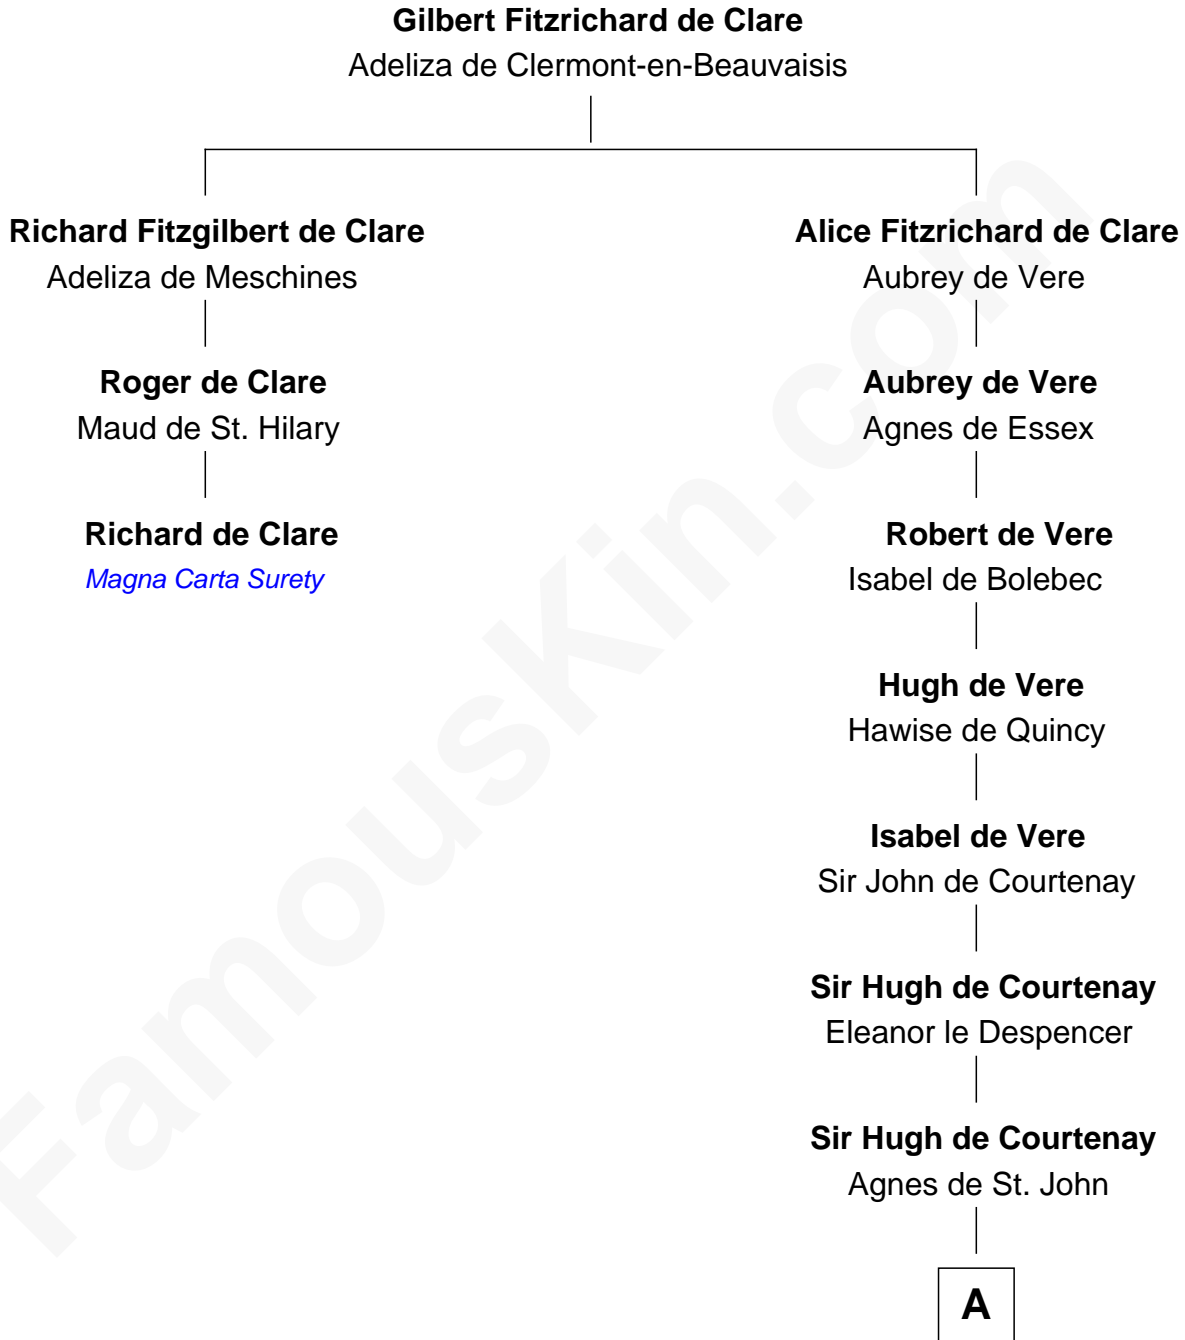

FamousKin.com Relationship Chart of

Richard de Clare

Magna Carta Surety

2nd cousin 18 times removed of

Carter Braxton

Signer of the Declaration of Independence

A

Sir Hugh de Courtney

Margaret de Bohun

Elizabeth de Courtney

Sir Andrew Luttrell

Sir Hugh Luttrell

Catherine de Beaumont

Elizabeth Luttrell

John Stratton

Elizabeth Stratton

John Andrews

Elizabeth Andrews

Sir Thomas de Windsor

Sir Andrews de Windsor

Elizabeth Blount

Edith Windsor

George Ludlow

Thomas Ludlow