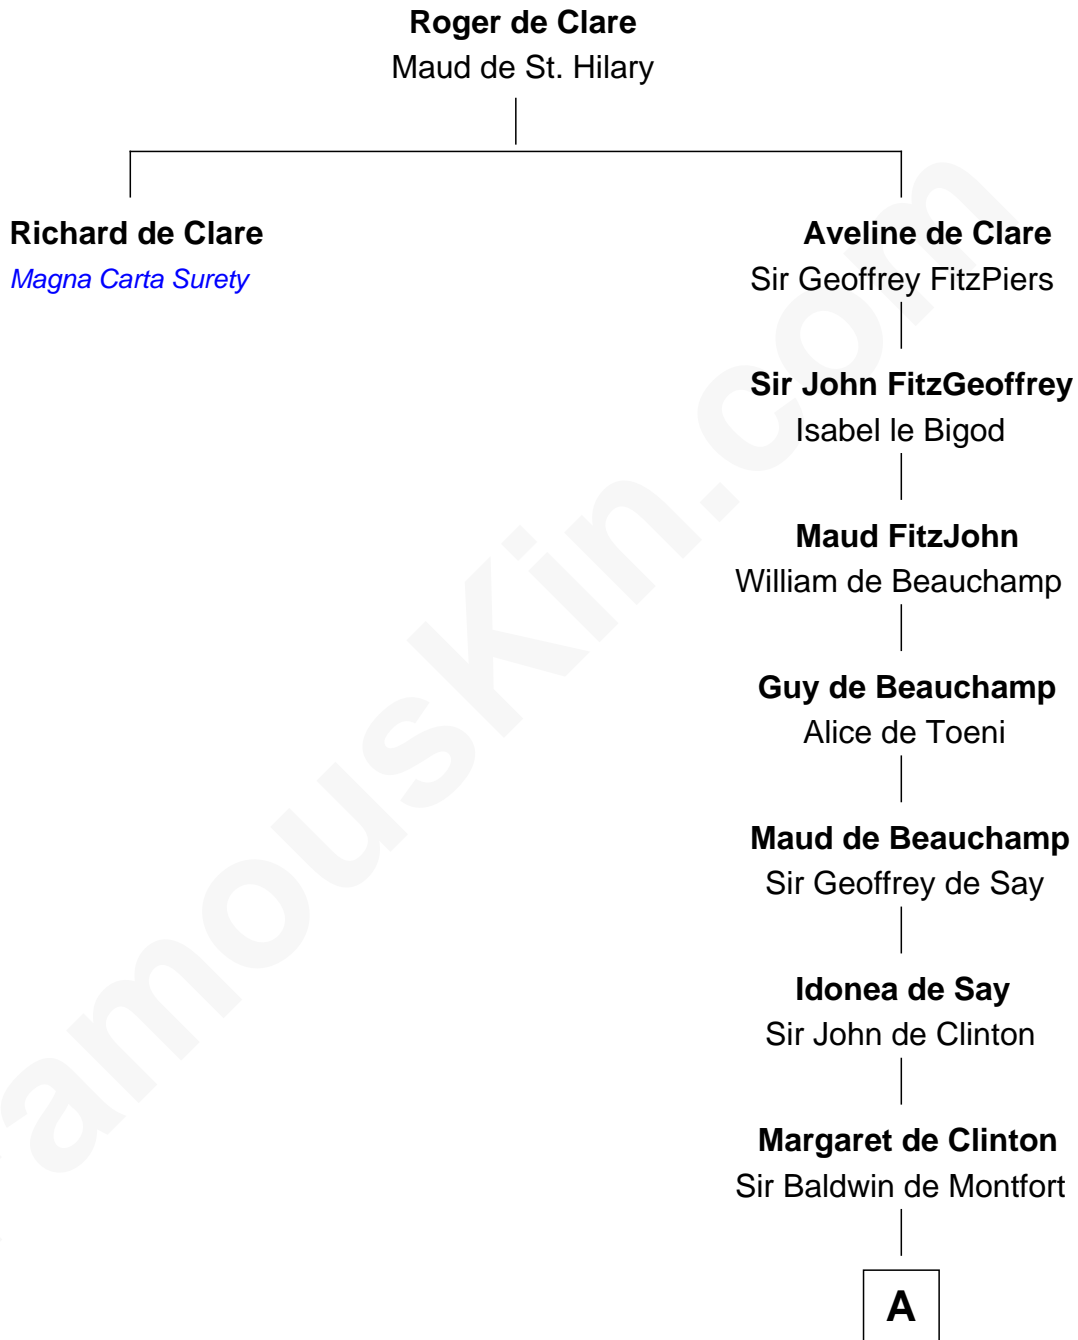

# FamousKin.com Relationship Chart of

**Richard de Clare**

*Magna Carta Surety*

18th great-granduncle of

**Abraham Baldwin**

*Signer of the U.S. Constitution*

**A**

**Sir William Montfort**

Margaret Pecche

**Sir Baldwin Montfort**

Joan Vernon

**Robert Montfort**

Mary Stapleton

**Katherine Montfort**

Sir George Booth

**Sir William Booth**

Ellen Montgomery

**Jane Booth**

Sir Thomas Holford

**Dorothy Holford**

John Bruen

**John Bruen**

Anne Fox

**Obadiah Bruen**